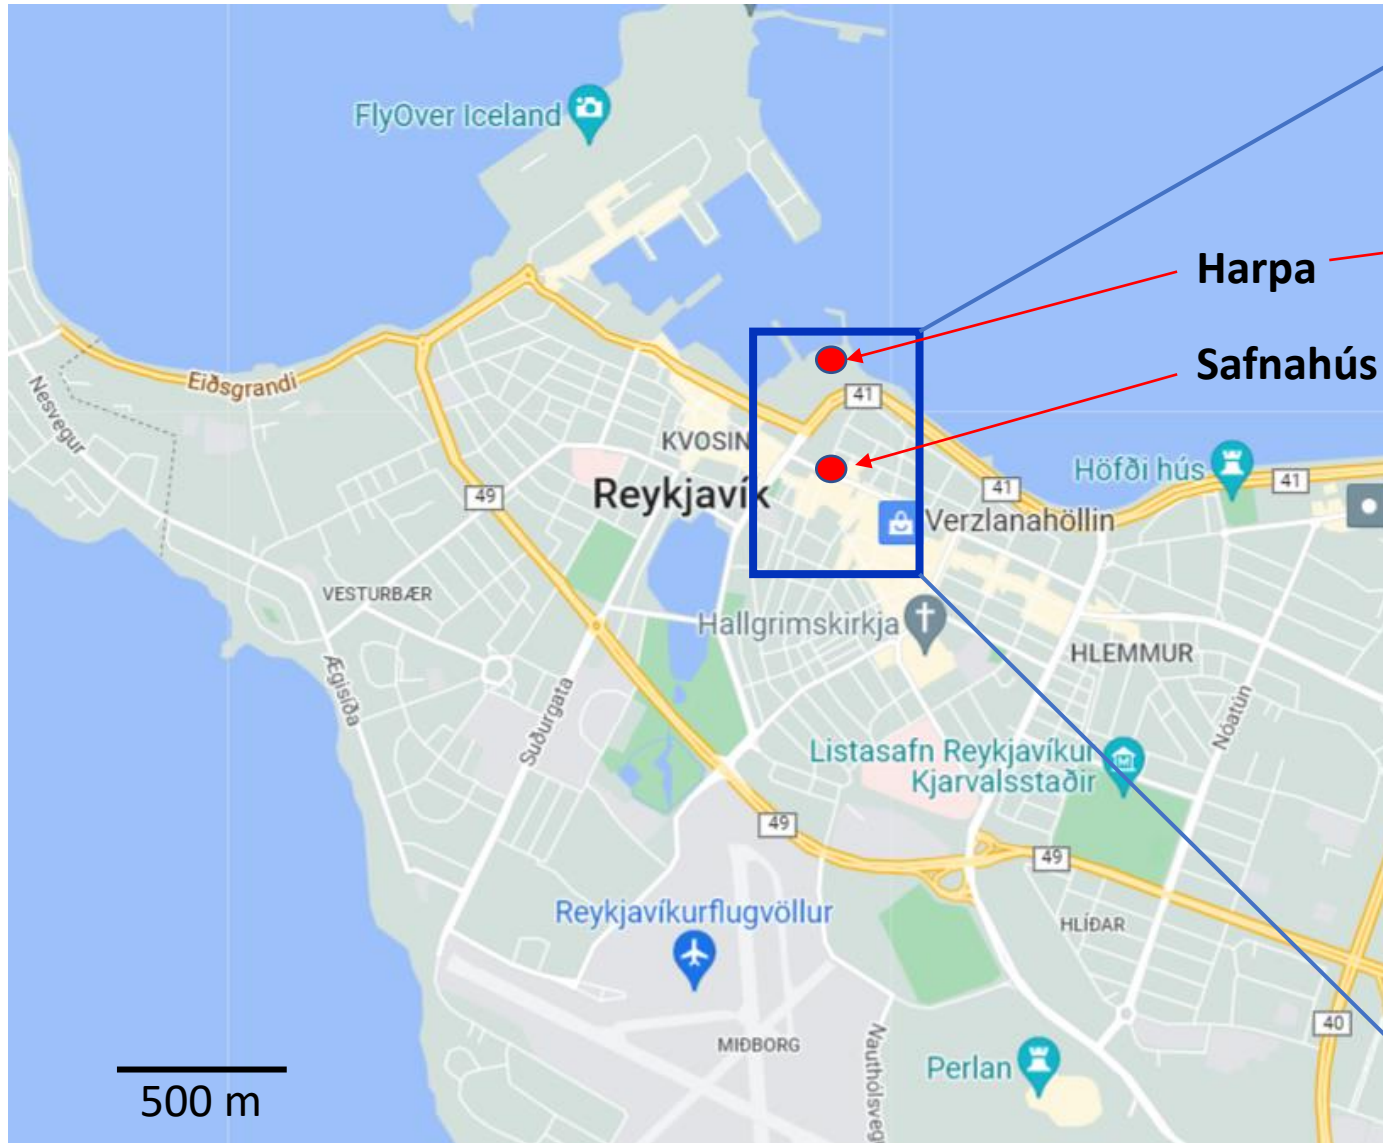

**Harpa Conference Centre and Music Hall**

Address: Austurbakka 2, IS-101 Reykjavík

**Venue for:**

Public event and Icebreaker 21 August

Plenary session 22 August

Main sessions 23-26 August

**Safnahús – former National Library**

Address: Hverfisgata 15, IS-101 Reykjavík

**Venue for:**

ISM ASS sessions 23-24 August

Special sessions 25-26 August

Harpa

Safnahús