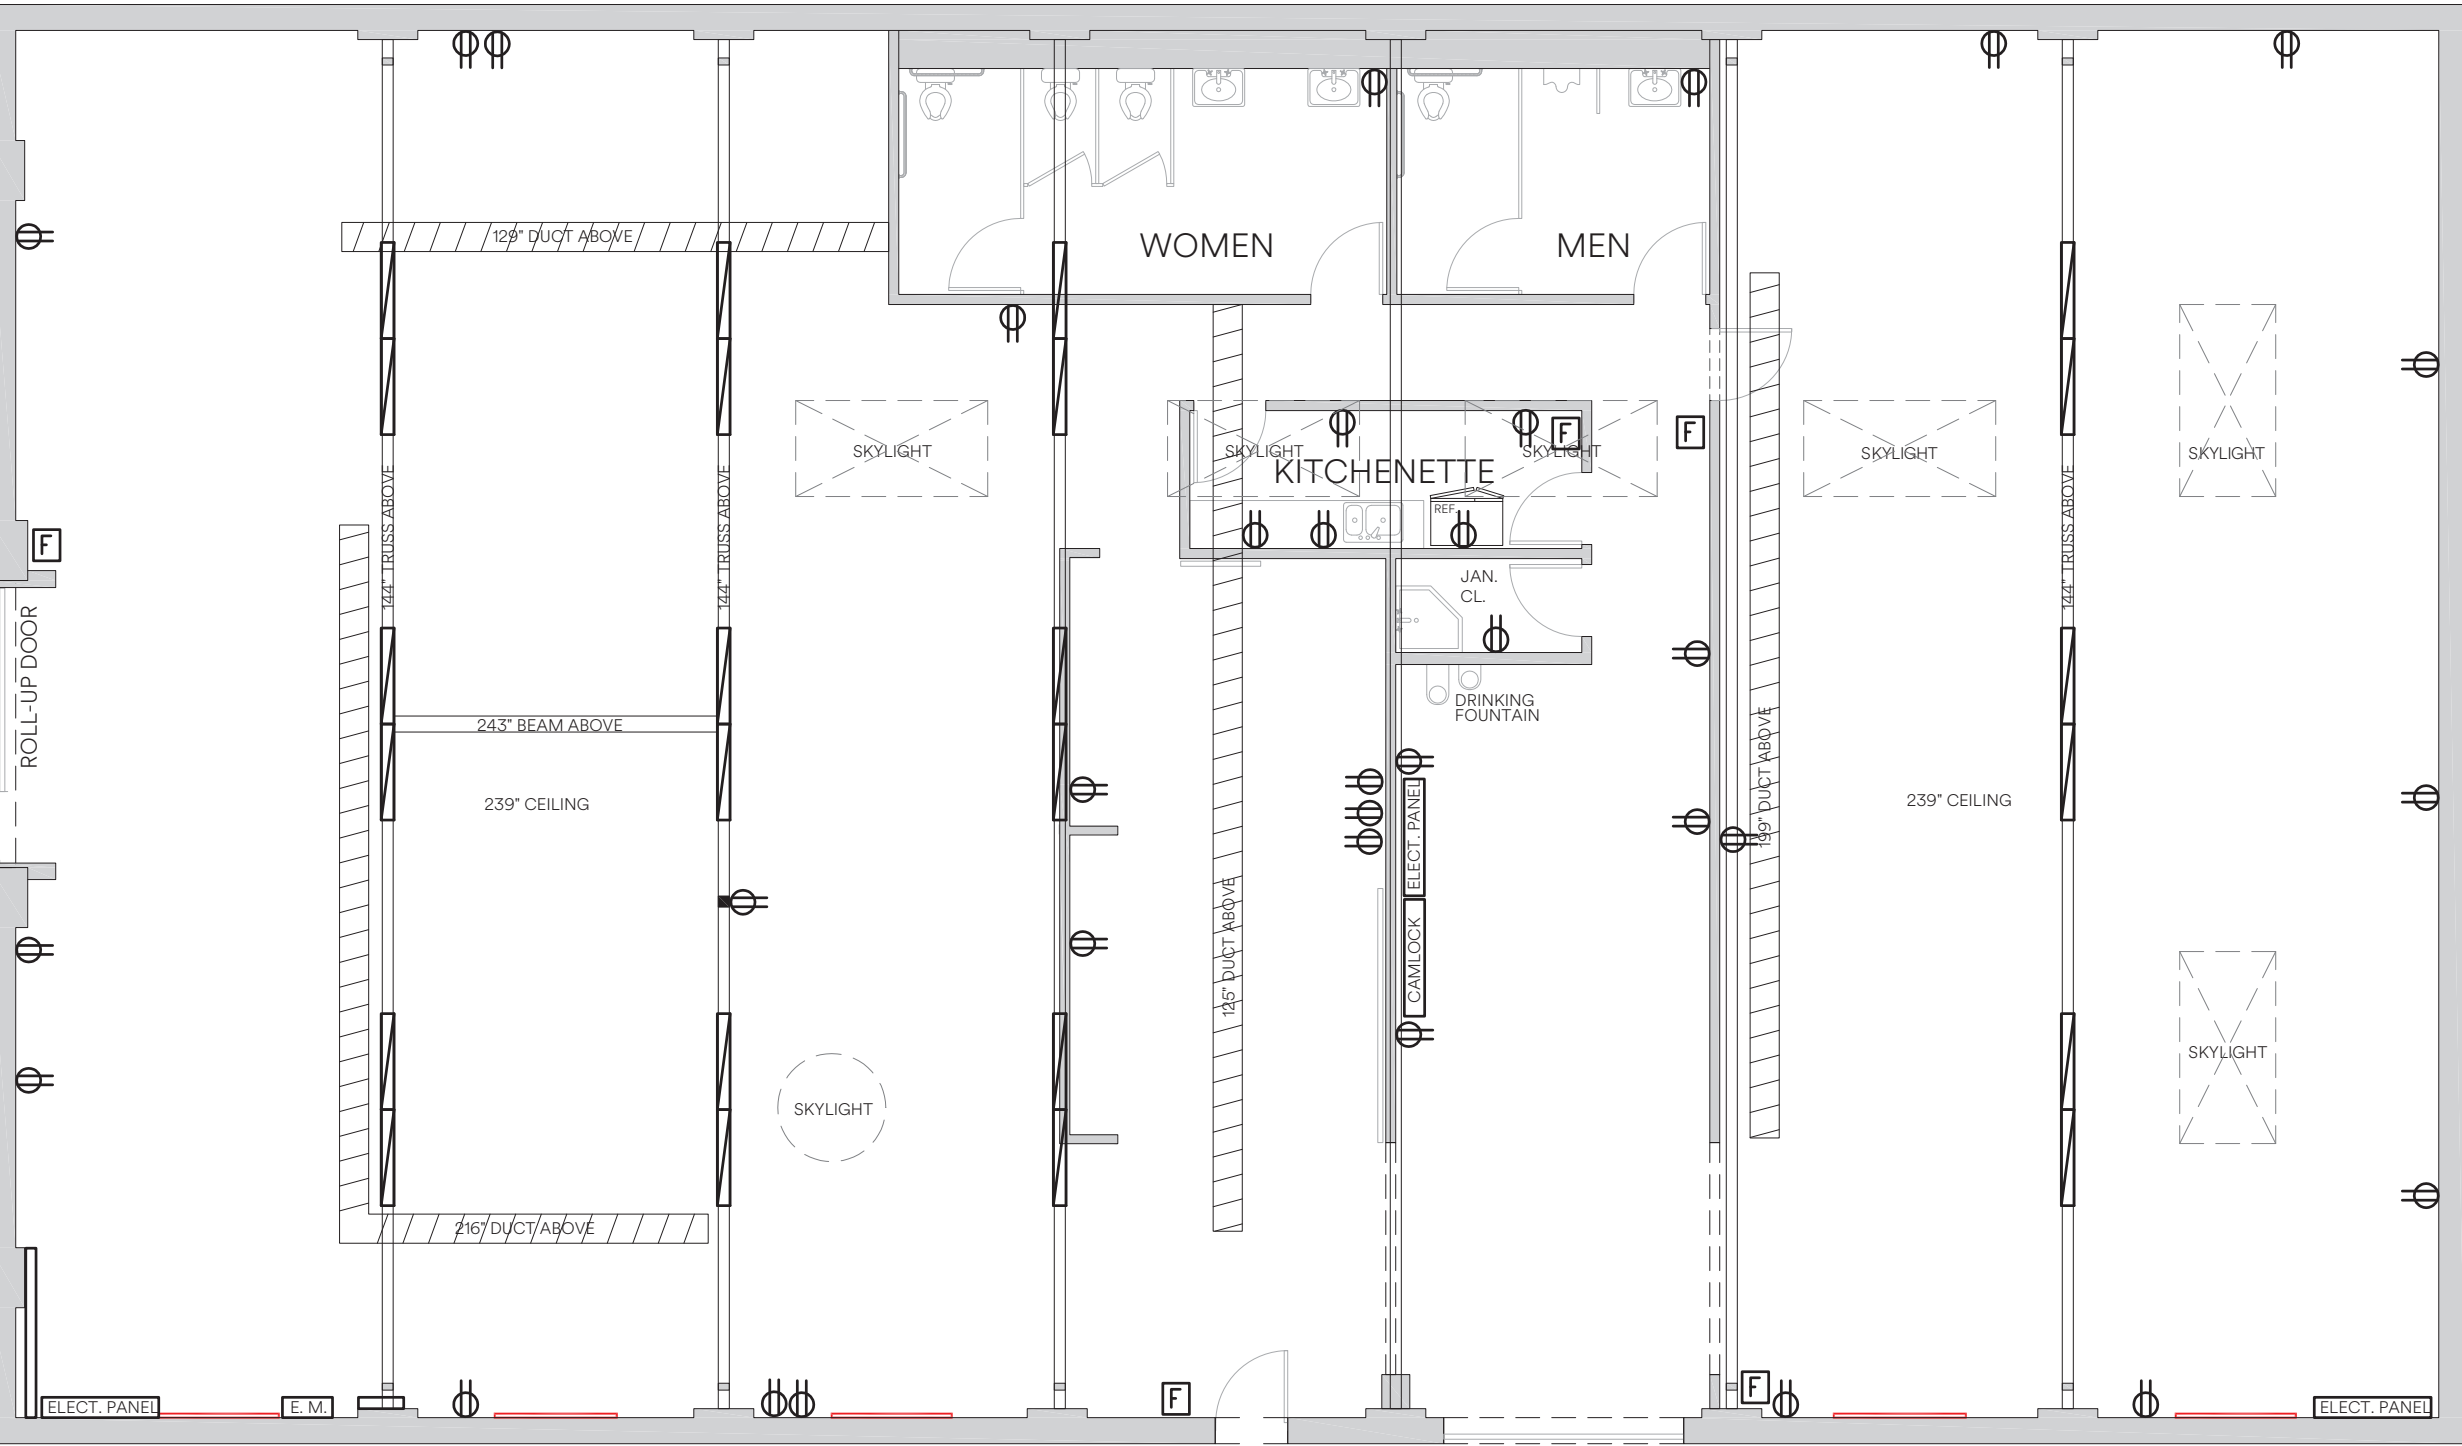

212 W.12th STREET

CURB CUT

CURB CUT

LEGEND:

-  POWER OUTLET 18" ABOVE FLOOR
-  FIRE EXTINGUISHER

FLOORPLAN
SCALE 1/8" = 1'-0"

Honeypot

212 W. 12th STREET

CURB CUT

CURB CUT

ENTRY 1

LEGEND:

-  POWER OUTLET 18" ABOVE FLOOR
-  FIRE EXTINGUISHER
-  TRACK LIGHTING 12' [144"] ABOVE FLOOR

REFLECTED CEILING PLAN

SCALE 1/8" = 1'-0"

Honeypot