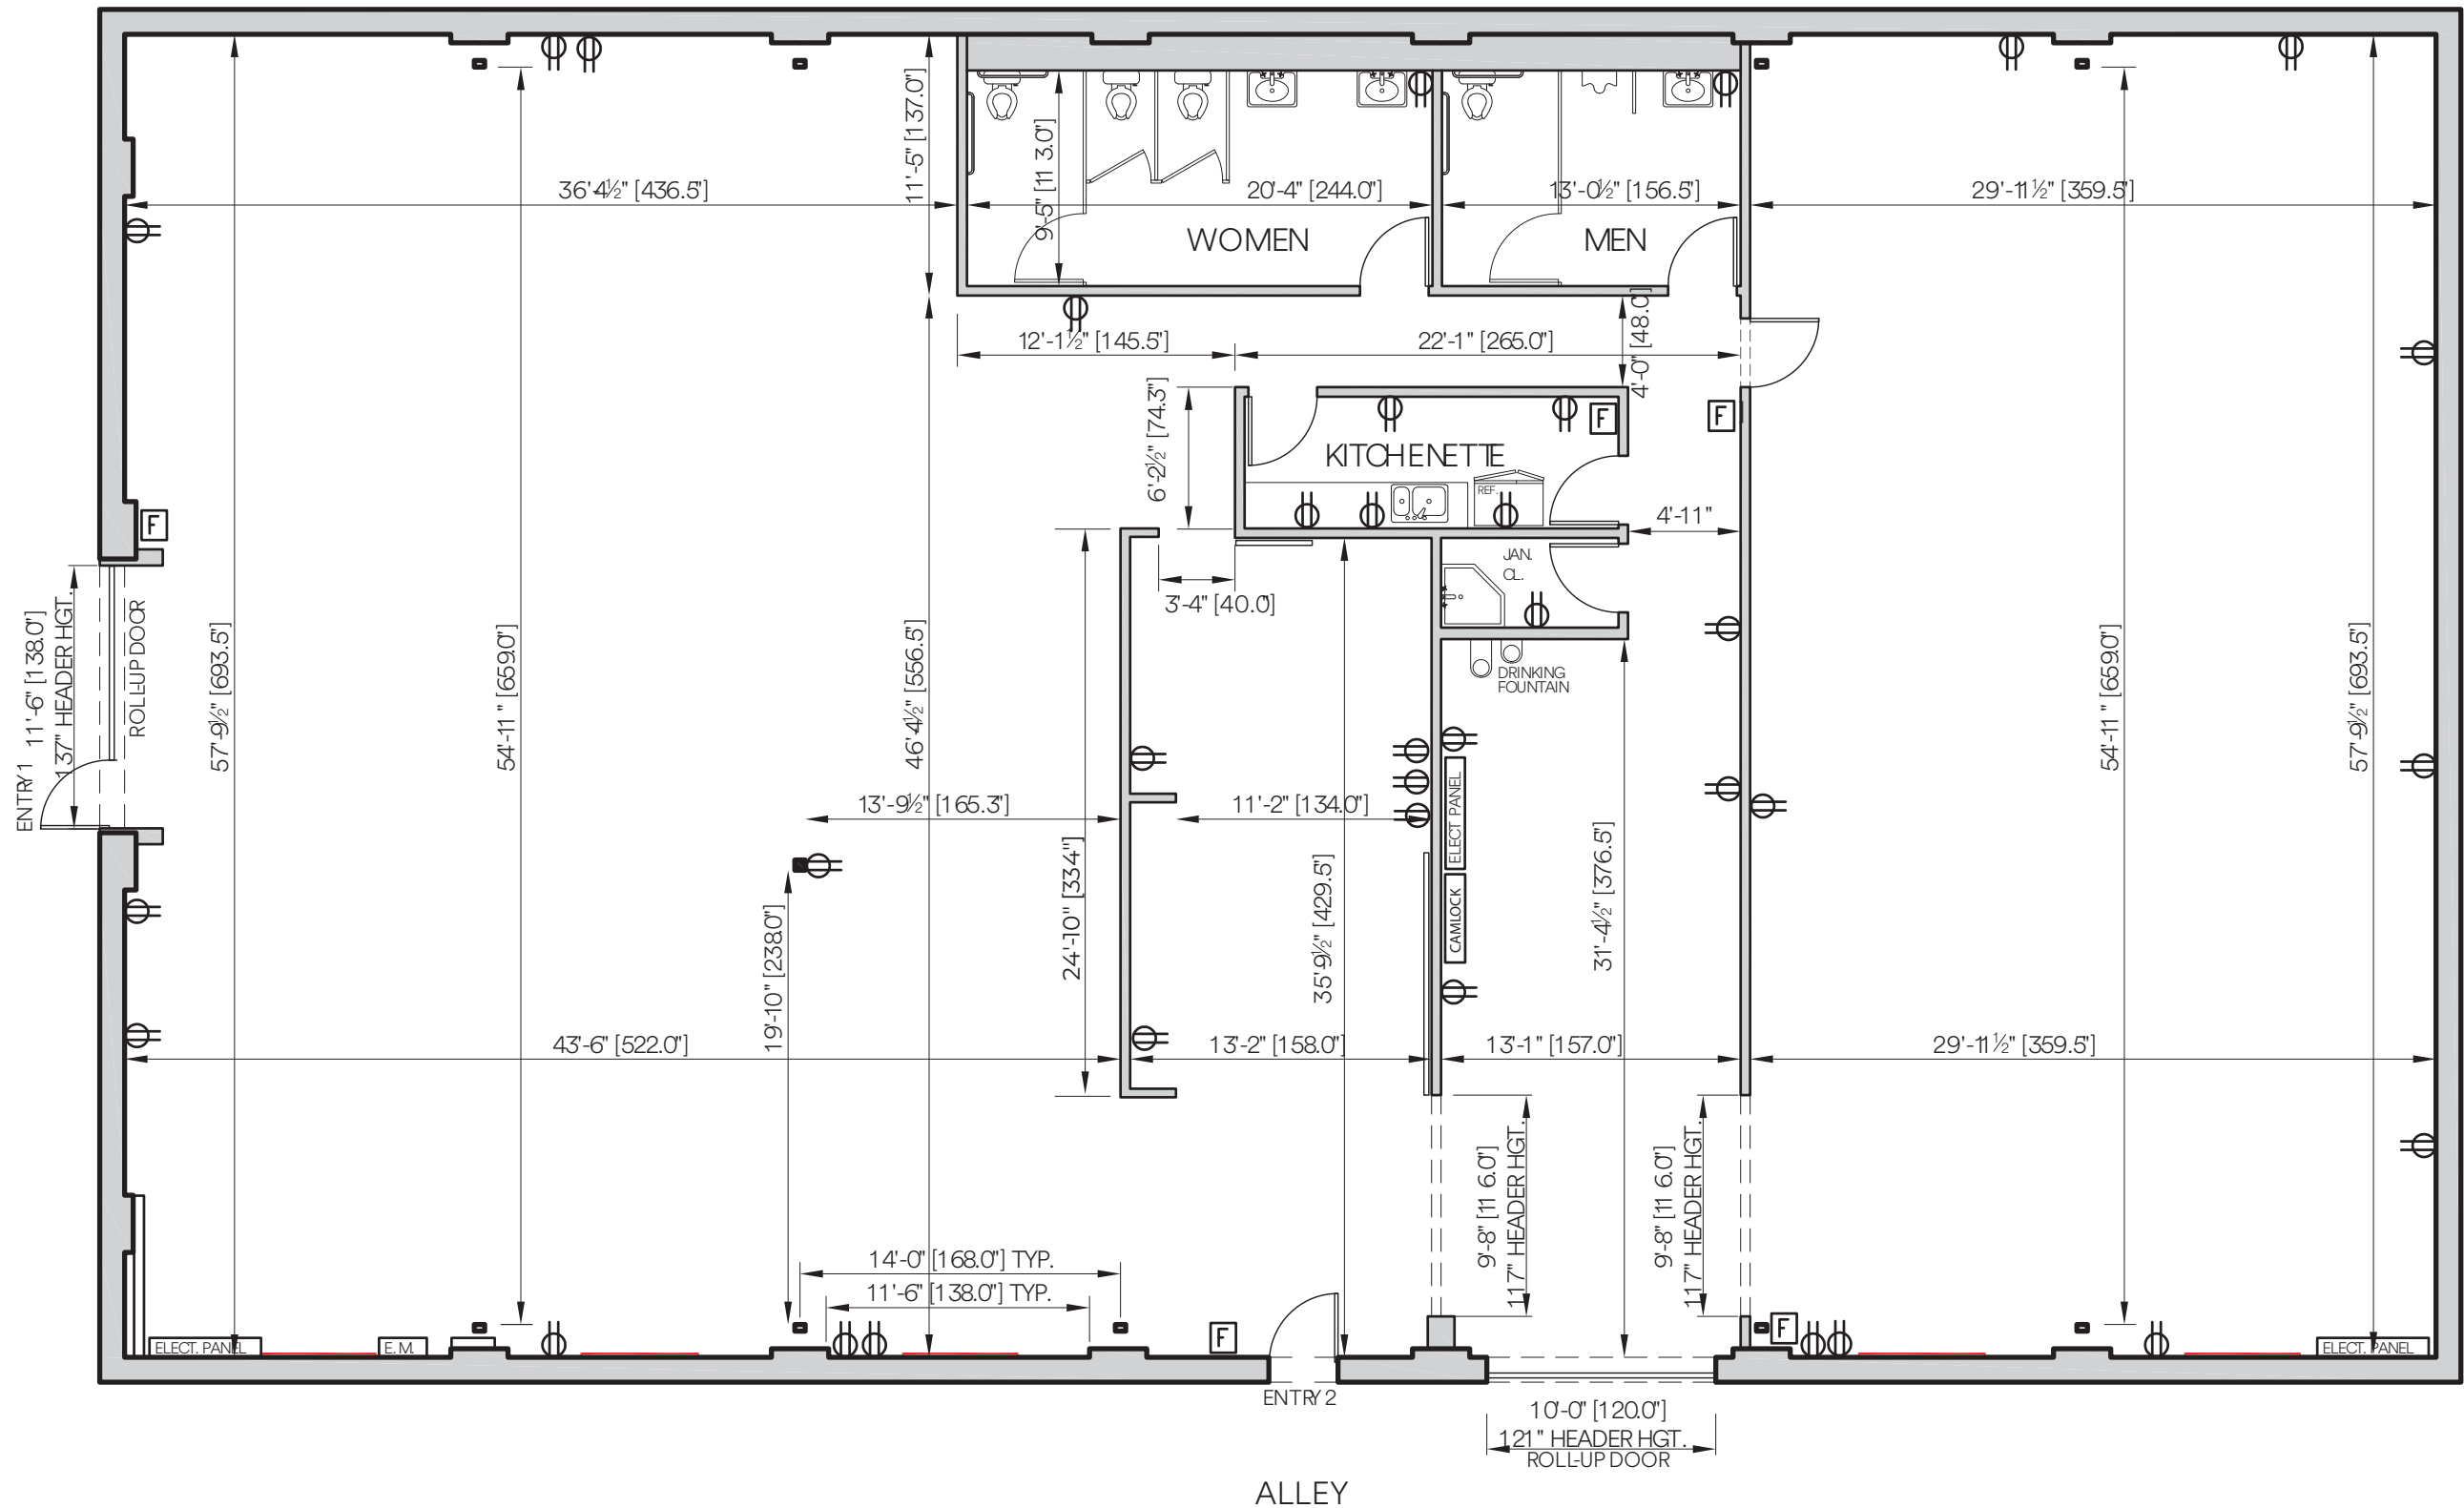

212 W.12th STREET

CURB CUT

CURB CUT

LEGEND:

-  POWER OUTLET 18" ABOVE FLOOR
-  FIRE EXTINGUISHER

FLOORPLAN
SCALE 1/8" = 1'-0"

Honeypot

212 W. 12th STREET

CURB CUT

CURB CUT

ENTRY 1

LEGEND:

-  POWER OUTLET 18" ABOVE FLOOR
-  FIRE EXTINGUISHER
-  TRACK LIGHTING 12' [144"] ABOVE FLOOR

REFLECTED CEILING PLAN

SCALE 1/8" = 1'-0"

Honeypot