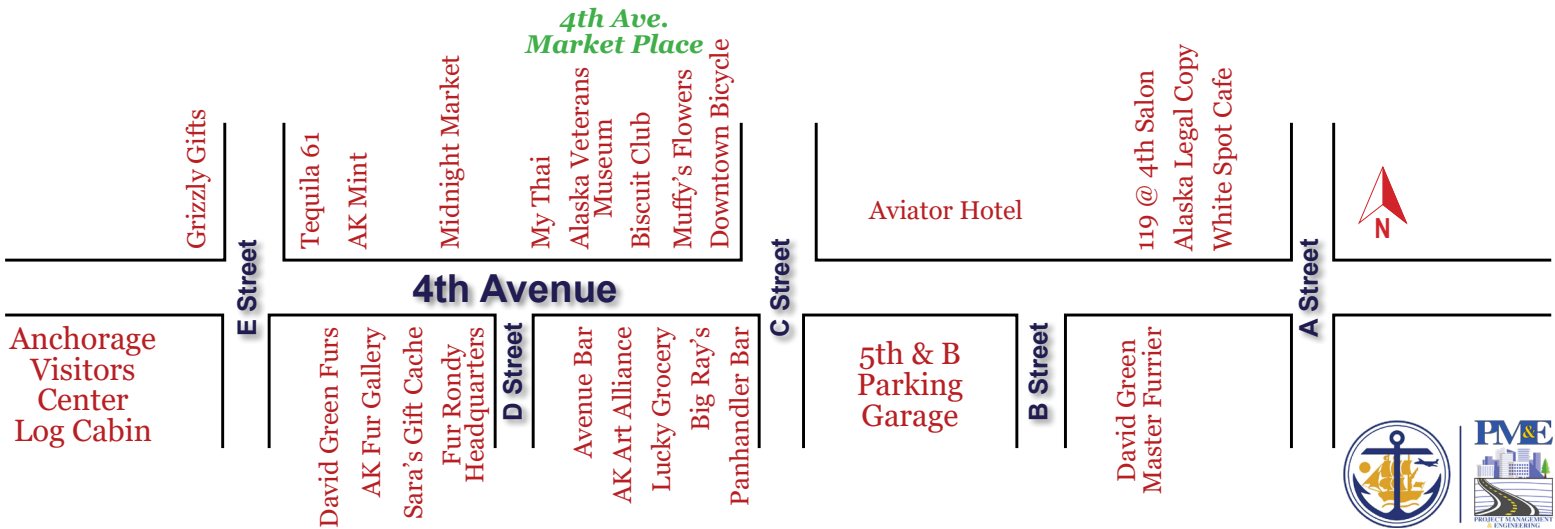

Scan here for project updates

We're still Open for Business!

Come visit us during construction! There's plenty of parking available (see the map below) and we're anxious to see you!

Alternative Parking

- Easy Park Lot
- Discounted Easy Park (50¢ per hour from July 26 through end of 2021 construction season)
- Public Parking Lot
- On-Street Parking (subject to change based on the contractor's operations)