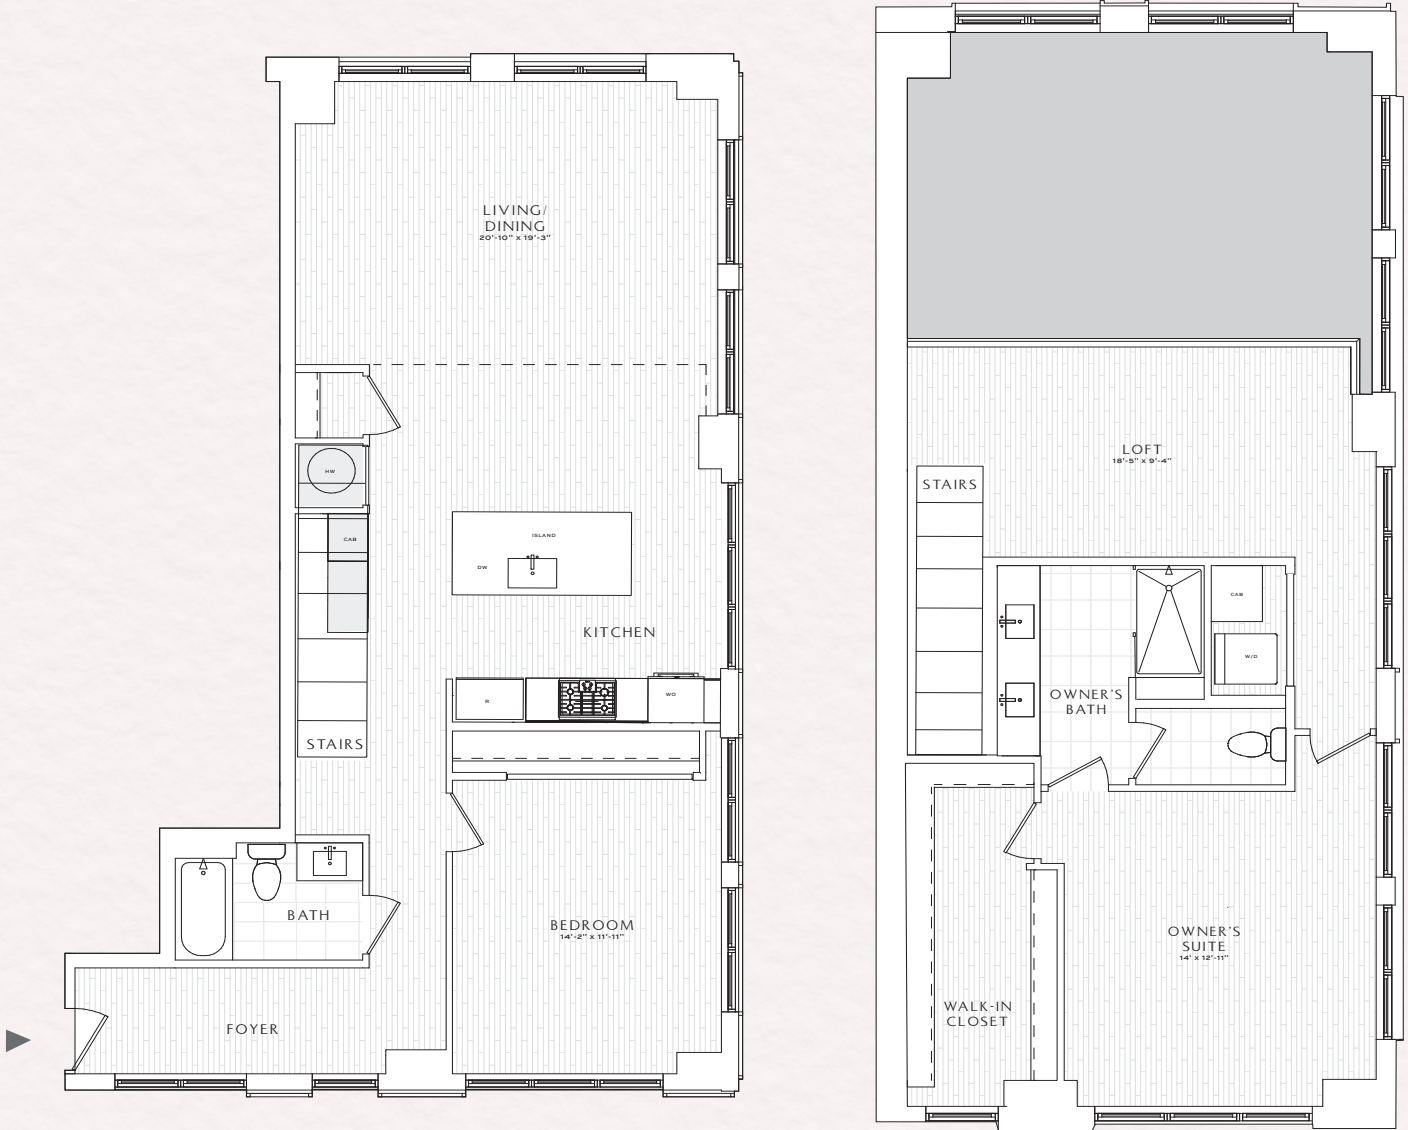

MUSE

OLD TOWN NORTH

RESIDENCE L3 2 BEDROOM AND LOFT | 2 BATH 1758 SQ. FT.

MUSEOLDTOWN.COM

Prices, terms, and features are subject to change without notice. The specifications, room dimensions, and features shown in the unit floor plan are approximate and are for illustrative purposes only. Square footage totals and room dimensions provided above may not be relied upon as definitive, are subject to modifications without notice, and may differ from the actual square footage and dimensions. The units, as constructed, may differ somewhat from the floor plan. The actual dimensions of units will be as shown on the Condominium Plat and Plans. 