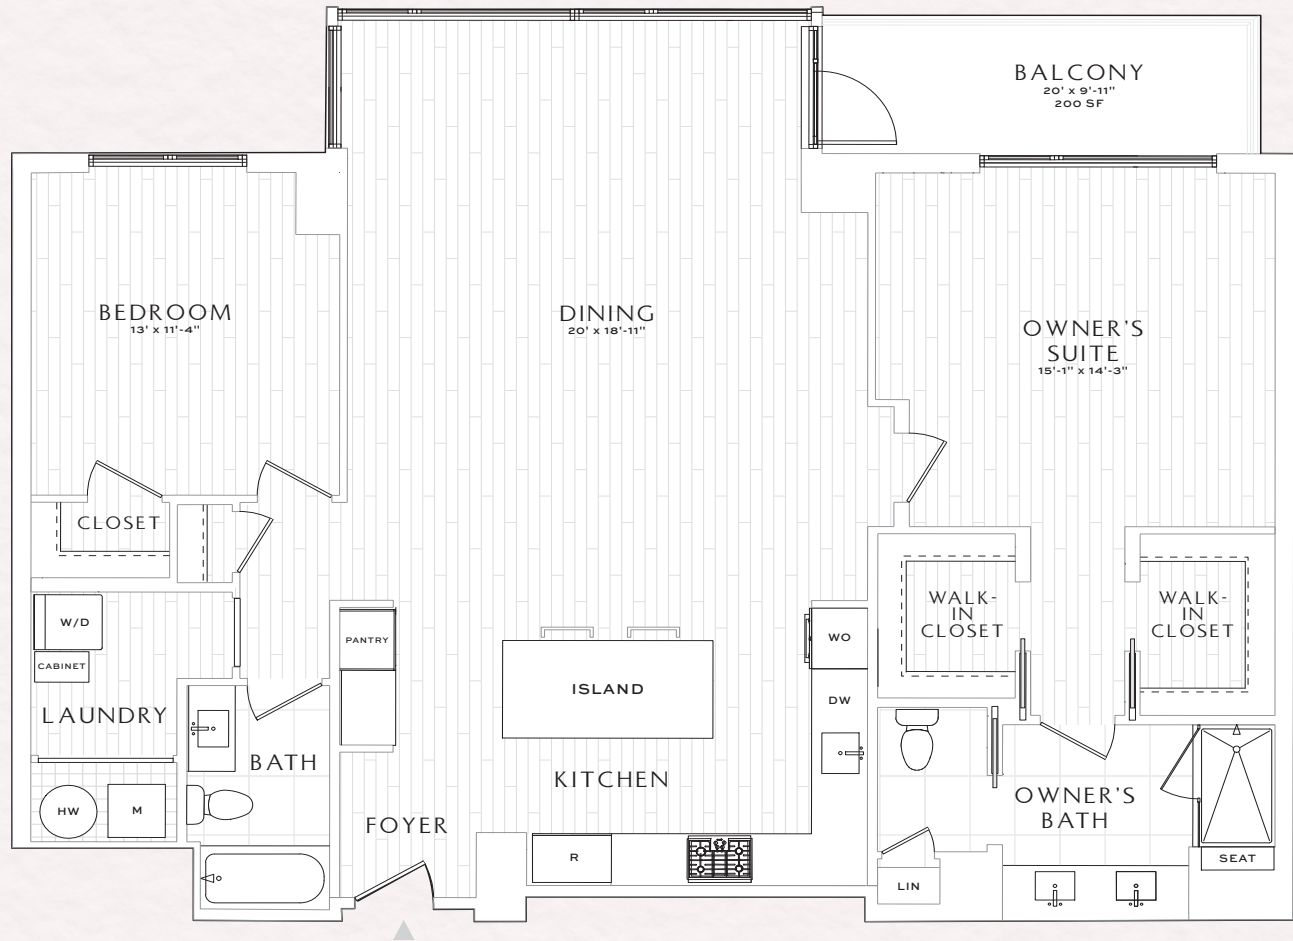

MUSE

OLD TOWN NORTH

RESIDENCE C7 2 BEDROOM | 2 BATH 1458-1567 SQ. FT.

MUSEOLDTOWN.COM

Prices, terms, and features are subject to change without notice. The specifications, room dimensions, and features shown in the unit floor plan are approximate and are for illustrative purposes only. Square footage totals and room dimensions provided above may not be relied upon as definitive, are subject to modifications without notice, and may differ from the actual square footage and dimensions. The units, as constructed, may differ somewhat from the floor plan. The actual dimensions of units will be as shown on the Condominium Plat and Plans. 