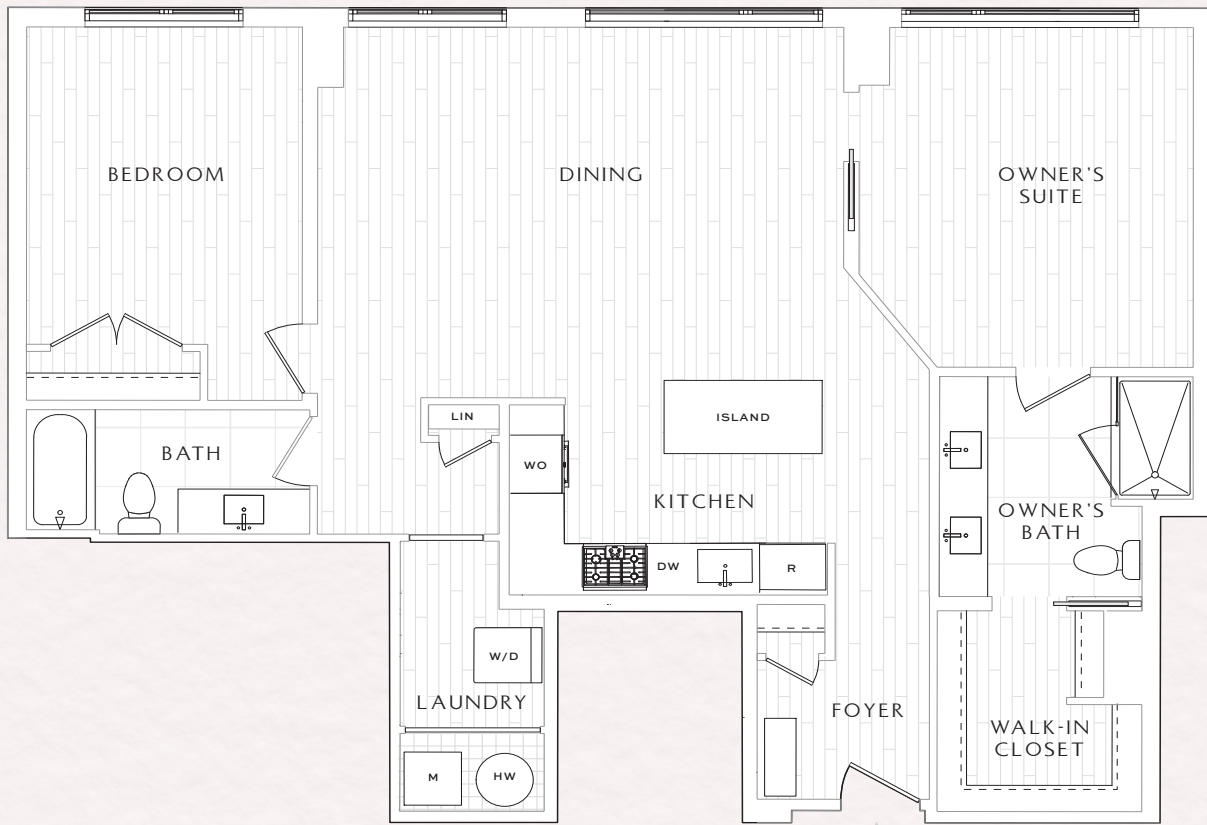

MUSE

OLD TOWN NORTH

RESIDENCE C2 2 BEDROOM | 2 BATH 1233 SQ. FT.

MUSEOLDTOWN.COM

Prices, terms, and features are subject to change without notice. The specifications, room dimensions, and features shown in the unit floor plan are approximate and are for illustrative purposes only. Square footage totals and room dimensions provided above may not be relied upon as definitive, are subject to modifications without notice, and may differ from the actual square footage and dimensions. The units, as constructed, may differ somewhat from the floor plan. The actual dimensions of units will be as shown on the Condominium Plat and Plans. 