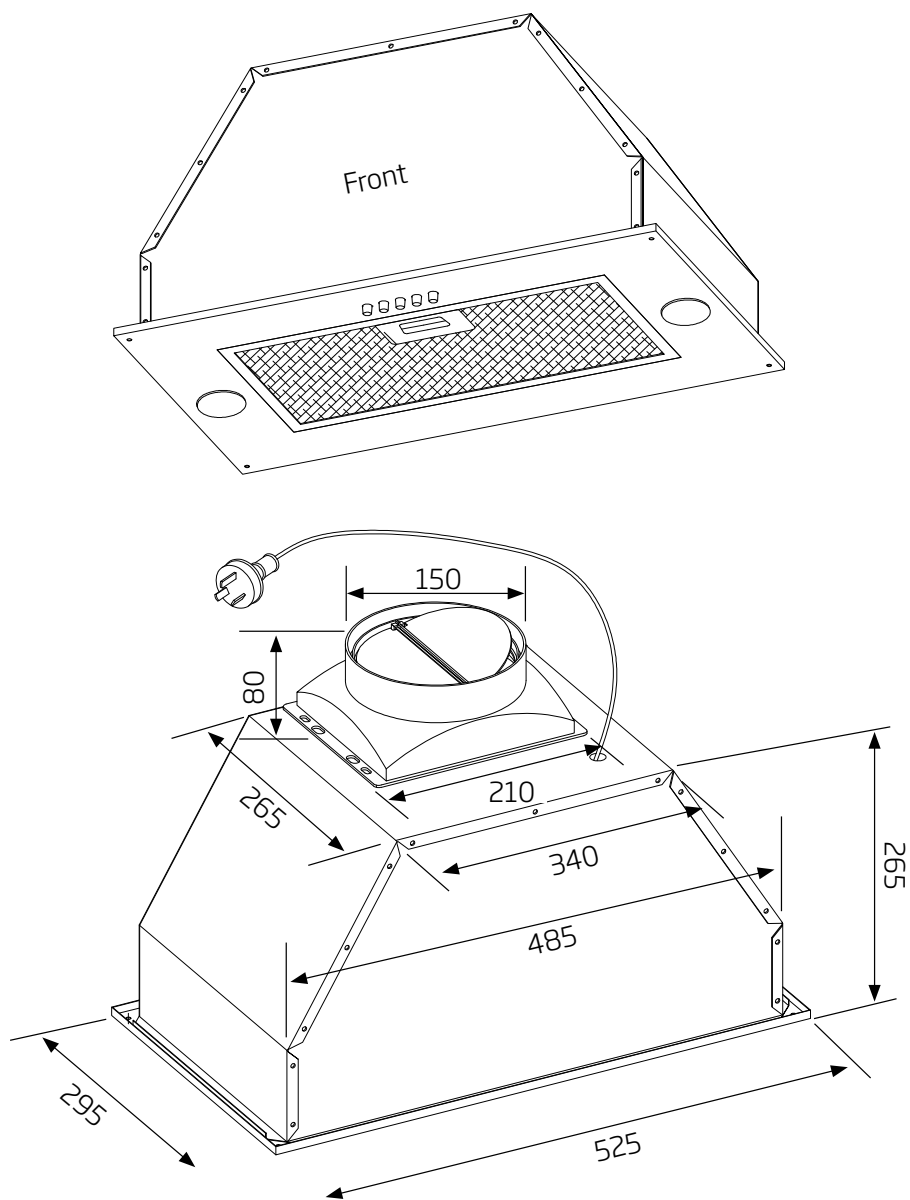

HN-6C, HN-6CB

- Airflow rate: 1080m³/h
- dimensions: (W x D)
523 x 295 mm
- 1 x filter

HN-6C, HN-6CB // 60cm // ON-BOARD MOTORED UNDERMOUNT RANGEHOOD

EXCLUSIVE TO **Harvey Norman**

Model: HN-6C, HN-6CB

Feeding Voltage: 220-240V 50Hz

Max Lamp Power: 2 x 3W