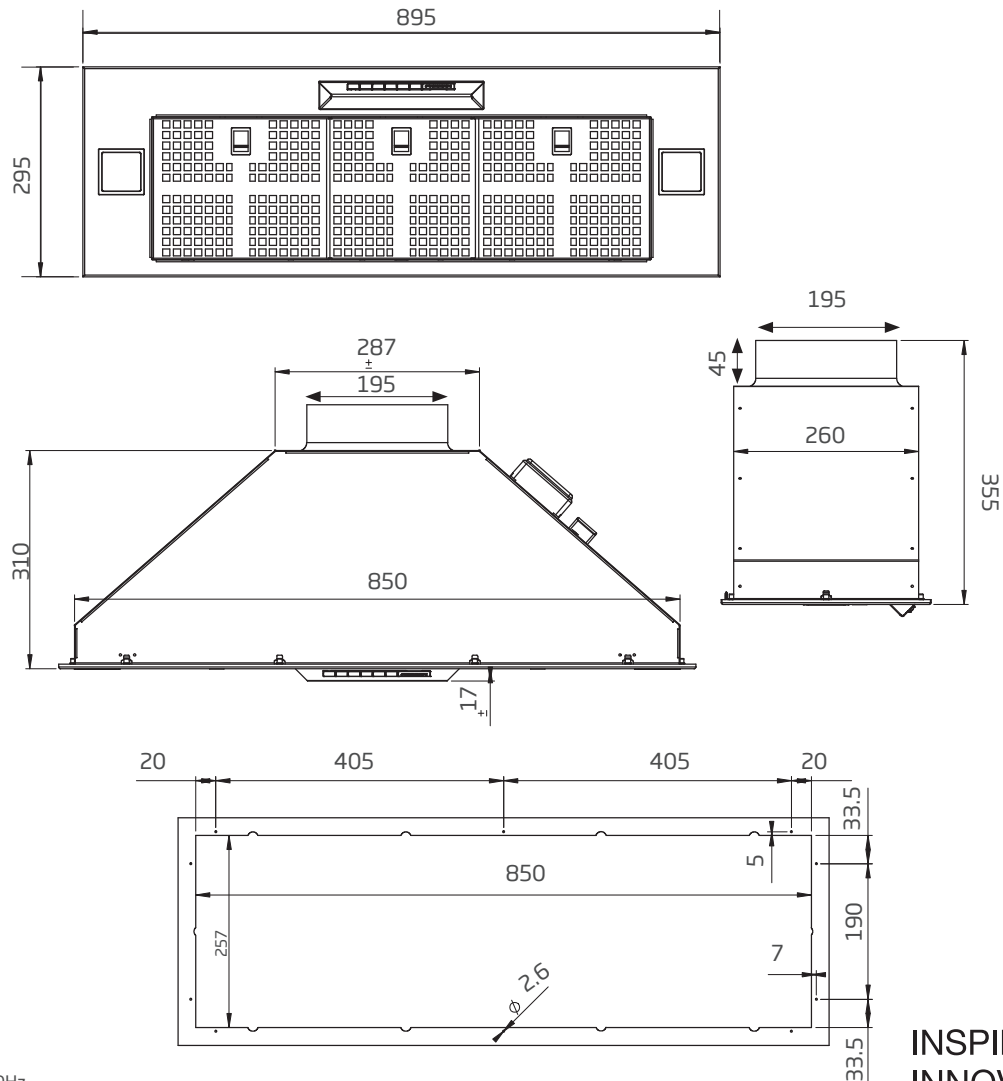

TECHNICAL DATA

- GA-900S dimensions: (W x D) 895 x 295mm
- 1 x stainless steel filter
- 2 x LED lights

ISODRIVE POWER OPTIONS

- **ST** - single external motor, 900m³/h airflow, 200mm SteelFlex™ ducting (4m), install roof/wall
- **SP** - single external motor, 1600m³/h airflow, 200mm SteelFlex™ ducting (6m), install roof/wall
- 10 Year Warranty

MODEL OPTIONS

GA-900S, 895 x 295mm, stainless steel

GA-900S

Model: GA-900S
 Feeding Voltage: 220-240V 50Hz
 Max Lamp Power: 2 x GLED Square 55 x 55mm
 2.1W 12V 4000k

INSPIRING
 INNOVATIVE
 INTELLIGENT