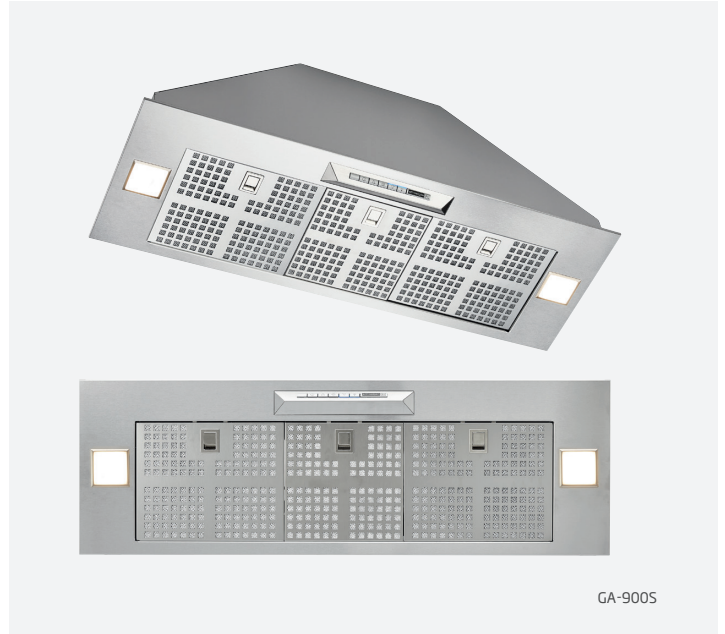

RANGEHOODS

>> SILENT UNDERMOUNT RANGEHOOD

with automatic power-off // **GA-900S**

schweigen

High Quality Stainless Steel Finish

Superior quality stainless steel that's hand polished for luster.

Dishwasher Safe Stainless Steel Filters

Innovative wide-angle LED lighting system allows for safe, clear vision while cooking.

Silent Motor System, up to 1600m³/hr

Enjoy cooking in peace without motor noise from your appliance.

4 Extraction Speeds with Electronic Control

TECHNICAL DATA

- GA-900S dimensions: (W x D) 895 x 295mm
- 1 x stainless steel filter
- 2 x LED lights

ISODRIVE POWER OPTIONS

- **ST** - single external motor, 900m³/h airflow, 200mm SteelFlex™ ducting (4m), install roof/wall
- **SP** - single external motor, 1600m³/h airflow, 200mm SteelFlex™ ducting (6m), install roof/wall
- 10 Year Warranty

MODEL OPTIONS

GA-900S, 895 x 295mm, stainless steel

GA-900S

Model: GA-900S
 Feeding Voltage: 220-240V 50Hz
 Max Lamp Power: 2 x GLED Square 55 x 55mm
 2.1W 12V 4000k

INSPIRING
 INNOVATIVE
 INTELLIGENT