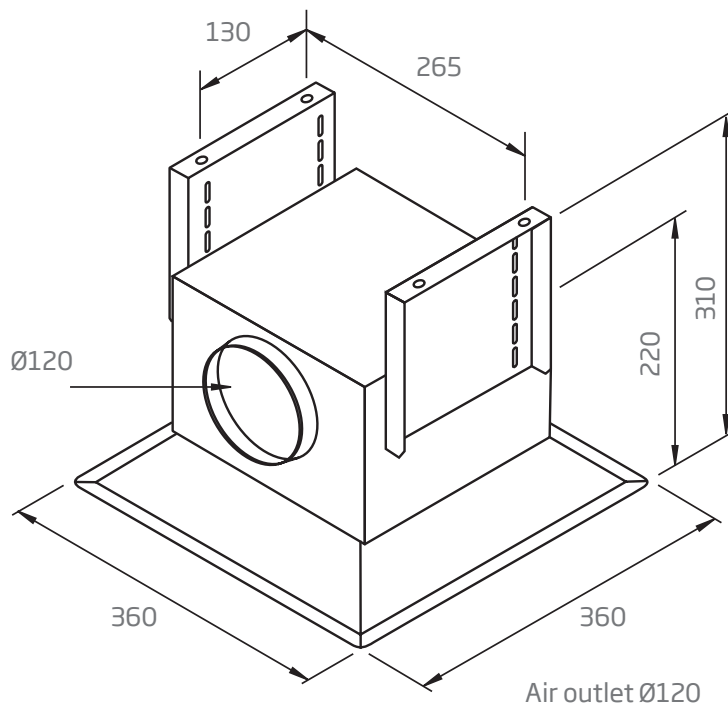

RANGEHOODS

>> SILENT CEILING CASSETTE RANGEHOOD

with automatic power-off // **CC-PARA4S, CC-PARA4W**

DESCRIPTION

- stainless steel or white
- Perimeter Aspiration
- easy-remove, dishwasher safe aluminium filters
- silent Isodrive® motor
- powerful, silent operation
- automatic power-off
- LED illumination
- 4 extraction fan speeds with remote control
- 5 Year Warranty

TECHNICAL DATA

- individual module dimensions: (W x D)
  360 x 360 mm
- 1 x control module,
  + 3 x subordinates
- 4 x aluminium filters
- 10 amp power
  connection required

ISODRIVE POWER OPTIONS

- **SP** - single external motor, 1600 m³/h airflow, 200mm flexi ducting (5m), install roof/wall
- **SP2** - twin external motors, 3000 m³/h airflow, 200mm flexi ducting (5m), install roof/wall
- **SE** - single external motor, 3200 m³/h airflow, 250mm flexi ducting (4m), install roof/wall
- 10 Year Motor Warranty

MODEL OPTIONS

CC-PARA4S, 4 modules (stainless steel)

CC-PARA4W, 4 modules (white)

*May require a bulkhead for installation

* Note: Please confirm the module configuration and motor power with your representative before ordering.

INSPIRING
INNOVATIVE
INTELLIGENT