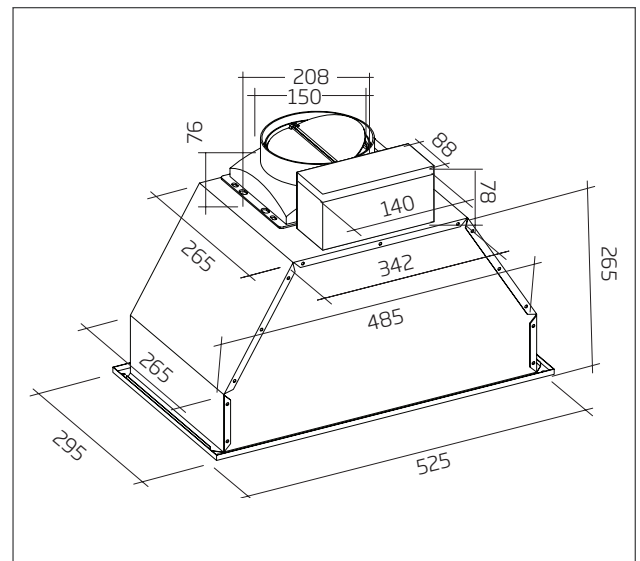

## >> GG-6C rangehood/undermount/60cm

- **simple design** - stainless steel undermount rangehood integrates seamlessly with kitchen cabinetry, create functional, integrated kitchen style.
- **powerful extraction** - 1080m<sup>3</sup>/h efficient extraction of steam, smoke and odours, leaves kitchen air fresher.
- **2 Year Warranty** - peace-of-mind with product guarantee
- **recirculating** carbon filter available\*

#### GG-6C

- dimensions: (W x D)  
523 x 295 mm
- 1 x filter
- Airflow rate: 1080m<sup>3</sup>/h