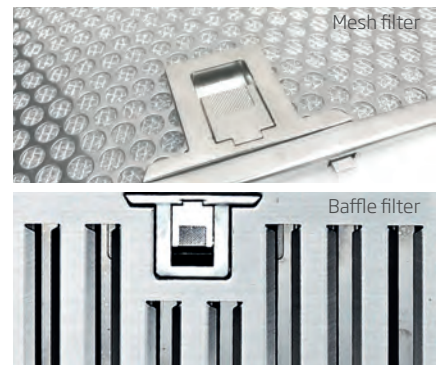

**SILENT UNDERMOUNT RANGEHOOD 60cm UM1170-6S, 90cm UM1170-9S**

90cm UM1170-9S

60cm UM1170-6S

- **innovative design** - this stainless steel undermount rangehood integrates seamlessly with kitchen cabinetry.
- **powerful silent extraction** - the German engineered Isodrive® motor delivers effective, efficient extraction of steam, smoke, and odour removal - leaving your kitchen air fresher.
- **convenient features** - soft-touch controls and digital display, 5 speed levels and 15 minute auto shut-off timer.
- **high quality mesh filters (baffle filters optional)** - durable steel clip, dishwasher safe, lifetime warranty

**SILENT UNDERMOUNT RANGEHOOD** 60cm UM1170-6S, 90cm UM1170-9S

**DESCRIPTION**

- stainless steel finish
- silent Isodrive® motor system
- soft touch controls, digital display
- 5 x speed levels
- 15 minute delay timer with auto shut-off
- 2 x LED lights
- stainless steel, dishwasher safe filters
- 3 Year Warranty on Canopy

**TECHNICAL DATA**

**UM-1170-6S**

- dimensions: (W x D)  
598 x 295 mm
- 2 x filters (baffle filter optional)

**UM-1170-9S**

- dimensions: (W x D)  
898 x 295 mm
- 3 x filters (baffle filter optional)

**MOTOR OPTIONS**