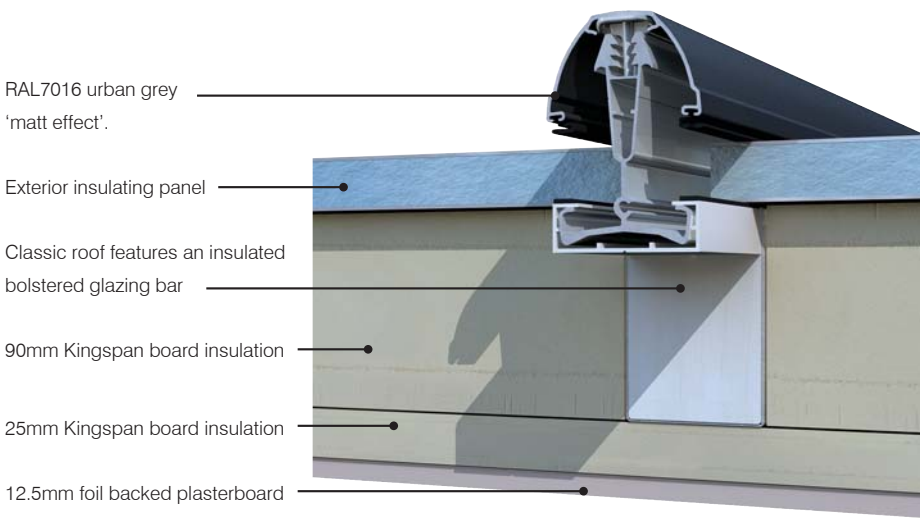

The great NEW roof replacement

- All *Livin*ROOF designs come complete with the *Livin*Room perimeter ceiling system as standard, not only providing the perfect place for spotlights and speakers, but it gives the effect of lifting the vaulted ceiling, giving a light airy feel to the new room.
- *Livin*ROOF can incorporate the Classic Cornice - hiding the guttering and giving your conservatory a modern, aesthetically pleasing feature.
- Externally the *Livin*ROOF is finished in urban grey to compliment any housing style and give a contemporary look.
- The *Livin*ROOF is quick to install compared to other solid roofs on the market and because of its pre-fabricated design, doesn't require any onsite cutting, reducing waste and disruption.

DOWNLOAD the **AURASMA** APP from your APP store.
SEARCH 'Ultraframe' and select **FOLLOW**. Hover your device over the images displaying the Aurasma symbol AND SEE WHAT HAPPENS!