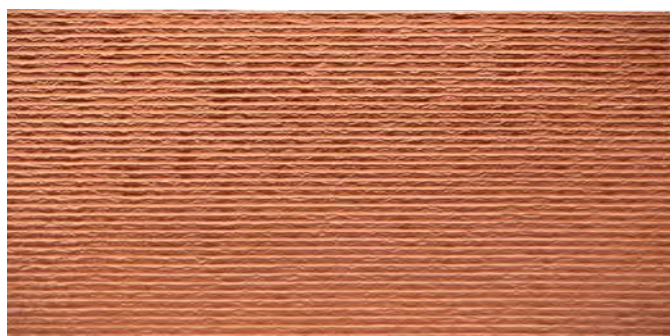

CUT STONE

размер плиты **1200x600мм**

ЦЕНА

плита 1200x600

за 1м² **4700 Р**

052 / HY001

221 / H001

362 / R04

369 / R02