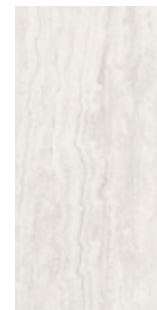

BONE

SILVER

WHITE

**24" x 24"
RECTIFIED**

**24" x 24"
RECTIFIED**

**24" x 24"
RECTIFIED**

**12" x 24"
RECTIFIED**

**12" x 24"
RECTIFIED**

**12" x 24"
RECTIFIED**

PACKAGING INFORMATION

Size	Type	Colour	Pcs. per Box	Boxes per Skid	Pcs. per S/F
12" x 24"	Rectified	All	7	40	0.5
24" x 24"	Rectified	All	4	30	0.249

TECHNICAL INFORMATION

Colour Body	Yes	Slip Resistance	≥ 0.42
Shade Variation	V2 (Moderate)	Porcelain	Yes
Frost Resistance	Yes	Floor	Yes
Water Absorption	≤ 0.5%	Wall	Yes
Thickness	9 mm	Country of origin	Italy