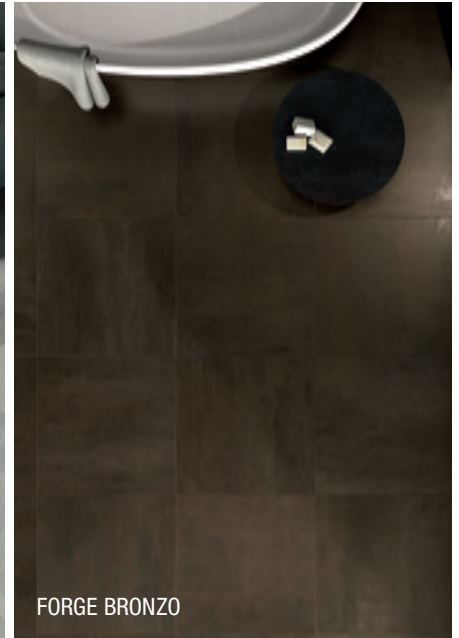

12" x 48"*
FORGE
RECTIFIED

2" x 2" (12" x 12")
FORGE
MOSAIC, RECT.

24" x 24"
FORGE
RECTIFIED

12" x 24"
FORGE
RECTIFIED

*SPECIAL ORDER. ALLOW 8-10 WEEKS. FULL BOX ORDERS ONLY. NO RETURNS.

FORGE ALLUMINIO

FORGE BRONZO