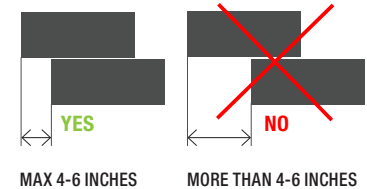

PACKAGING & PRICING INFORMATION

Size	Type	Colour	Pcs. per Box	Boxes per Skid	Pcs. per S/F
12" x 24" Forge	Rectified	All	7	40	0.516
12" x 48" Forge*	Rectified	All	3	24	0.258
12" x 48" Struttura Metal Mix*	Rectified	All	3	24	0.258
12" x 48" Struttura Stream*	Rectified	All	3	24	0.258
24" x 24" Forge	Rectified	All	3	40	0.258
24" x 24" Struttura Metal Mix*	Rectified	All	3	40	0.258
24" x 48" Forge	Rectified	All	2	32	0.129
24" x 48" Struttura Metal Mix*	Rectified	All	2	32	0.129
24" x 48" Struttura Stream*	Rectified	All	2	32	0.129
32" x 32" Forge*	Rectified	All	2	40	0.145
32" x 32" Forge (20 mm)*	Rectified	All	1	40	0.145
2" x 2" (12" x 12")	Mosaic Rect.	All	10	N/A	1.032

*SPECIAL ORDER

TECHNICAL INFORMATION

Colour Body	Yes	Water Absorption	≥ 0.42%
PEI (Wear Resistance)	N/A	Slip Resistance	> 0.40
Shade Variation	V3 (High)	Porcelain	Yes
Frost Resistance	Yes	Floor	Yes
MOHS (Scratch Resist.)	≥ 5 (Natural), ≥ 8 (20 mm)	Wall	Yes
Thickness	9.5 mm (In), 20 mm (Out)	Country of origin	Italy

The technical information listed above has been supplied by the manufacturer and may be subject to change without notice. For further details, please contact your Midgley West® Sales Representative.

"RUNNING BOND" PATTERNS

When rectangular products are laid in "Running Bond" patterns, the longest side should be staggered in relation to the length of the piece next to it by no more than 4-6 inches.

TERMS AND CONDITIONS FOR SPECIAL ORDERS

- A 50% deposit will be required before an order is placed at the factory
- Special orders may be subject to additional freight and less-than-a-pallet fee from the factory
- Delivery may require between 8 to 10 weeks to complete from the moment an order is placed
- Full box orders only allowed. No return of merchandise will be accepted
- Shipments from our warehouse to your destination may require the charge of extra fees
- Please contact your Midgley West® Sales Representative for info on any charge that may apply