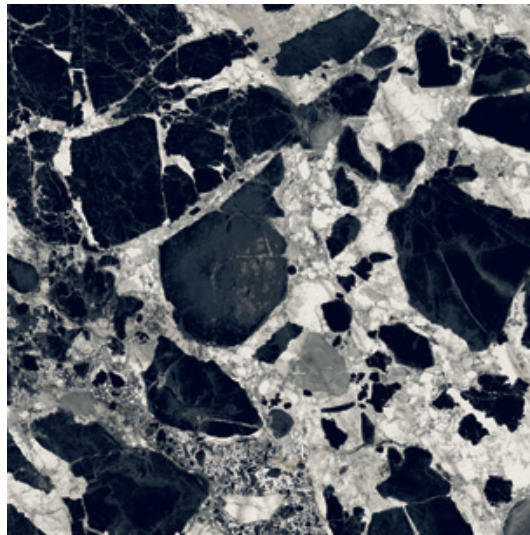

Midgley West[®]
Surfaces that inspire

SENSI UP

GRAND ANTIQUE

SENSI GRAND ANTIQUE
48" x 48"
LUX+ RECTIFIED

PACKAGING INFORMATION

Size	Type	Colour	Pcs. per Box	Boxes per Skid	Pcs. per S/F
48" x 48"	Lux+ Rectified	Grand Antique	2	22	.0645

TECHNICAL INFORMATION

 Colour Body	No	 Slip Resistance	< 0.42
 Shade Variation	V2 (Moderate)	 Porcelain	Yes
 Frost Resistance	Yes	 Floor	Yes
 Water Absorption	< 0.3	 Wall	Yes
 Thickness	9 mm	 Country of origin	Italy