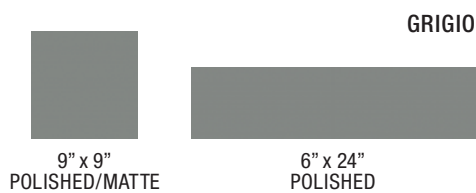

9" x 9"
POLISHED/MATTE

NERO

6" x 24"
POLISHED

9" x 9"
POLISHED/MATTE

CENERE

6" x 24"
POLISHED

9" x 9"
POLISHED/MATTE

GRIGIO

6" x 24"
POLISHED

BIANCO, TEXTILE B/N (BIANCO/NERO)

BIANCO, CENERE, GRIGIO,
NERO, TEXTILE B/N (BIANCO/NERO)

**TEXTILE B/N
(BIANCO/NERO)**

9" x 9"
POLISHED
MATTE

PACKAGING & PRICING INFORMATION

Size	Type	Colour	Pcs. per Box	Boxes per Skid	Pcs. per S/F
6" x 24"	Polished	All	12	60	1.03
9" x 9"	Polished	All	28	60	1.99
9" x 9"	Matte	Bianco, Nero, Cenere, Grigio	28	60	1.99
9" x 9"	Polished	Textile B/N (Bianco/Nero)	28	60	1.99
9" x 9"	Matte	Textile B/N (Bianco/Nero)	28	60	1.99