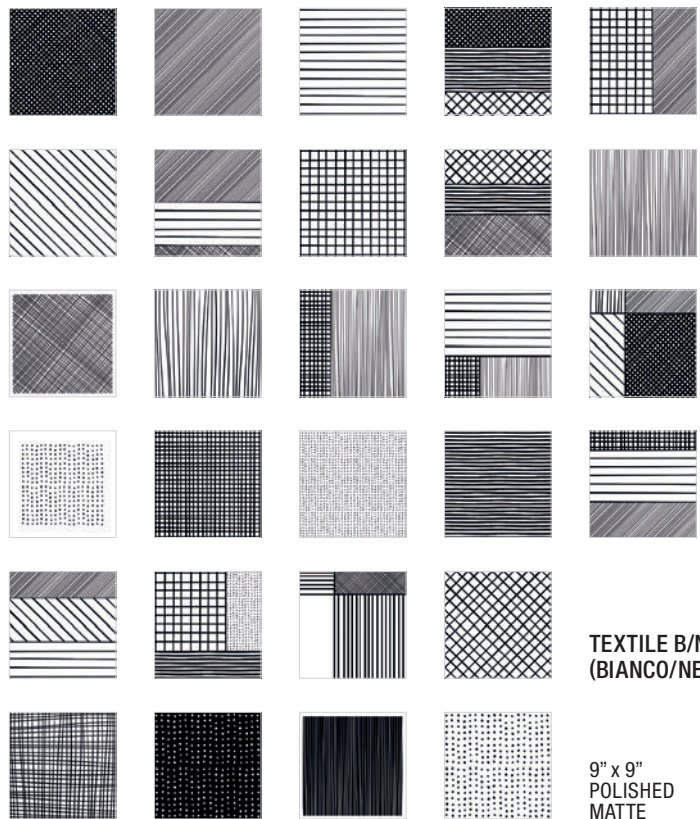

9" x 9"
POLISHED/MATTE

NERO

6" x 24"
POLISHED

9" x 9"
POLISHED/MATTE

CENERE

6" x 24"
POLISHED

9" x 9"
POLISHED/MATTE

GRIGIO

6" x 24"
POLISHED

BIANCO, TEXTILE B/N (BIANCO/NERO)

BIANCO, CENERE, GRIGIO,
NERO, TEXTILE B/N (BIANCO/NERO)

**TEXTILE B/N
(BIANCO/NERO)**

9" x 9"
POLISHED
MATTE

PACKAGING & PRICING INFORMATION

Size	Type	Colour	Pcs. per Box	Boxes per Skid	Pcs. per S/F
6" x 24"	Polished	All	12	60	1.03
9" x 9"	Polished	All	28	60	1.99
9" x 9"	Matte	Bianco, Nero, Cenere, Grigio	28	60	1.99
9" x 9"	Polished	Textile B/N (Bianco/Nero)	28	60	1.99
9" x 9"	Matte	Textile B/N (Bianco/Nero)	28	60	1.99