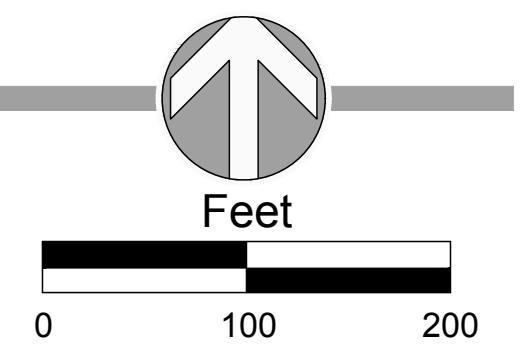

COUNTY ROAD 37 INTERSECTION

CR 20 /SR 13 PLANNED CAPACITY IMPROVEMENTS
MIDDLEBURY, INDIANA

© 2022 JPR - All Rights Reserved

H:\2021 Projects\2021-024\Eng\ROADWAY-INTERSECTION\Figures for Mfg.dwg - 5/12/2022 2:23:07 PM