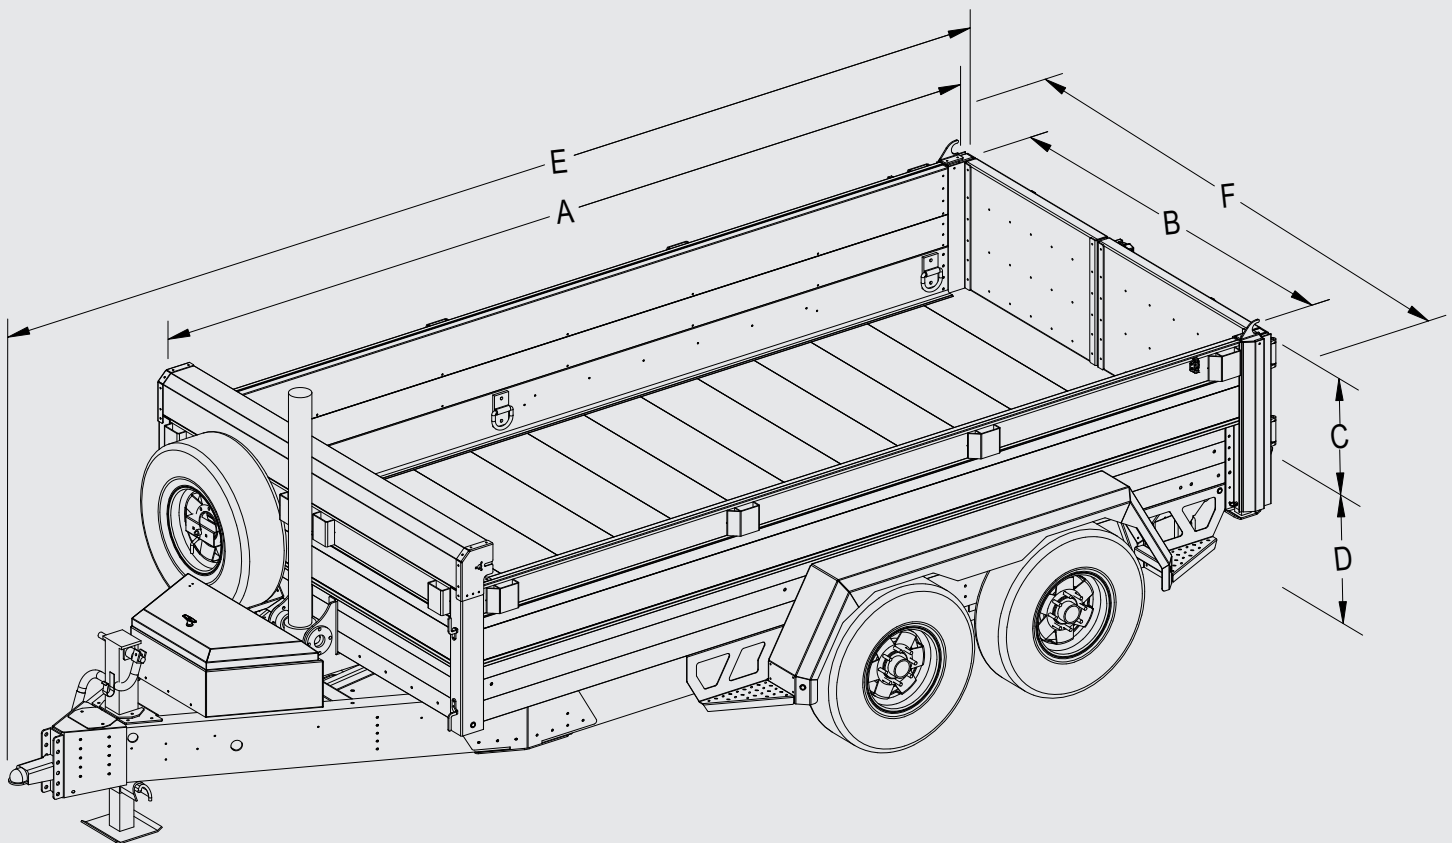

CB14K DUMP TRAILER BUMPER-PULL

		STANDARD DIMENSIONS	
AREA	DESCRIPTION	CB14K14	CB14K16
A	Inside Length (w/ barn doors)	13' 10-1/4"	15' 10-1/4"
A	Inside Length (w/ 2-way spreader gate)	14' 3/4"	16' 3/4"
B	Inside Width	82"	82"
C	Inside Height	24"	24"
D	Deck Height	29-1/4"	29-1/4"
E	Overall Length	19' 9"	21' 9"
F	Overall Width	102"	102"