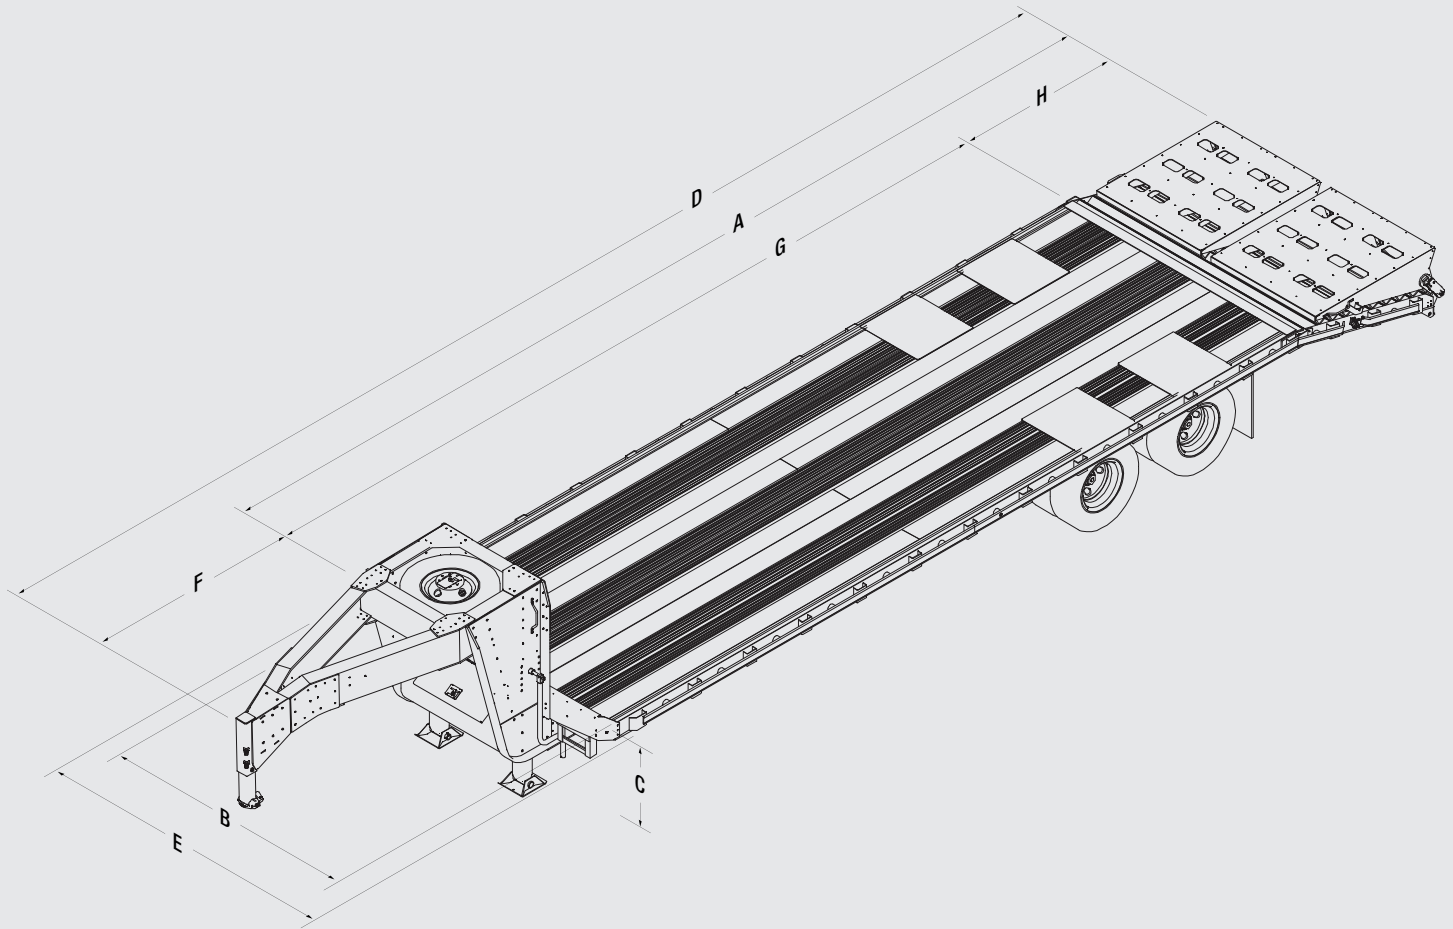

25K GVW

GOOSENECK FLATBED

STANDARD DIMENSIONS

AREA	DESCRIPTION	GN25K25	GN25K30	GN25K35
A	Full Deck Length	25'	30'	35'
B	Deck Width	97-3/4"	97-3/4"	97-3/4"
C	Deck Height	37"	37"	37"
D	Overall Length	34' 2-1/2"	39' 2-1/2"	44' 2-1/2"
E	Overall Width	102"	102"	102"
F	Nose Length	110-1/2"	110-1/2"	110-1/2"
G	Flat Deck Length	20'	25'	30'
H	Beaver Tail Length	60"	60"	60"