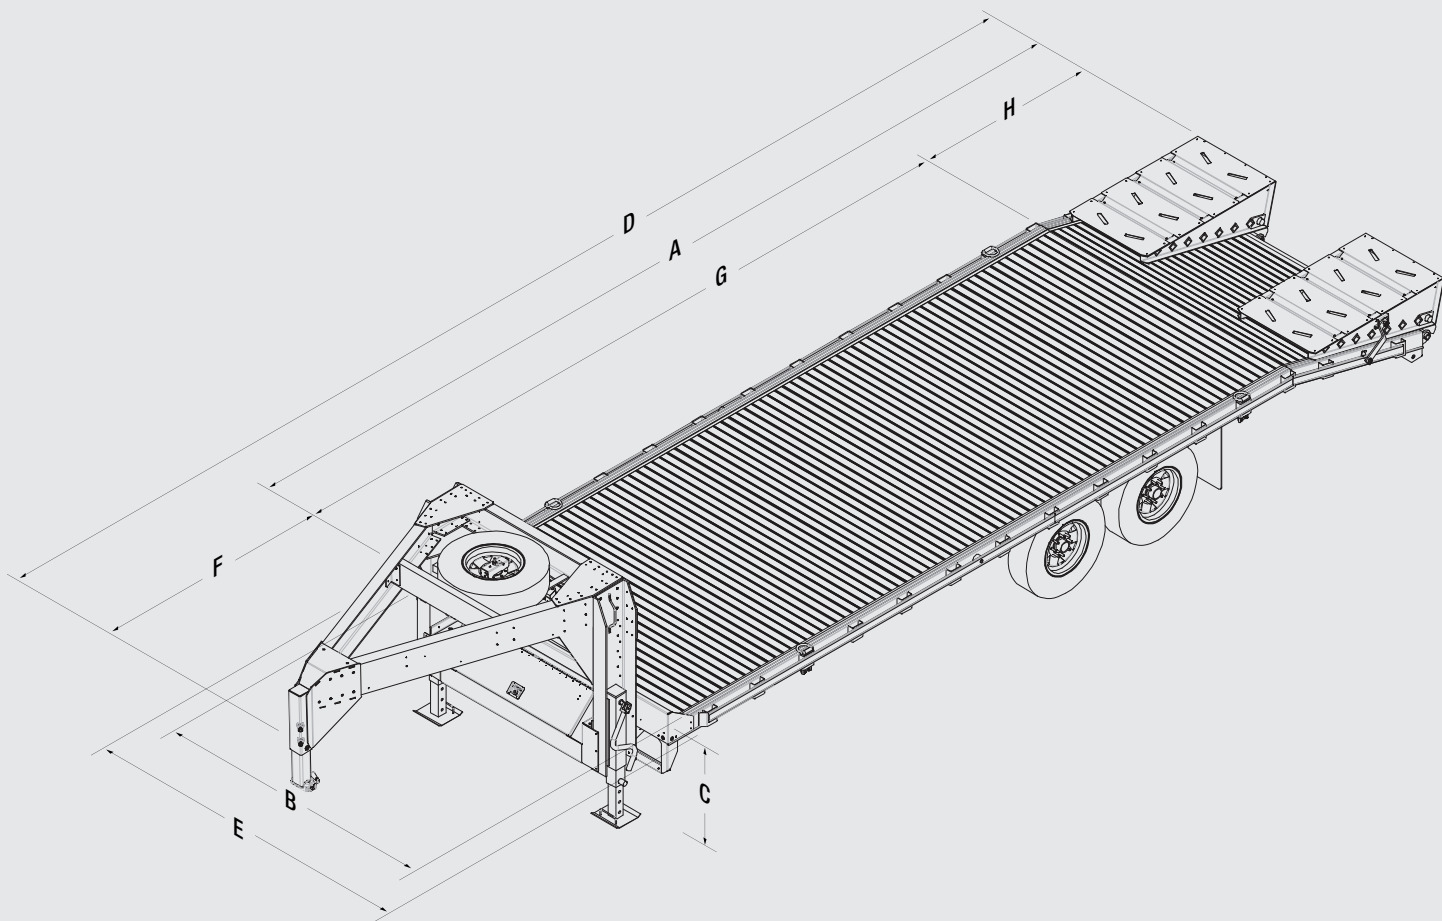

15.9K GVW GOOSENECK FLATBED

STANDARD DIMENSIONS

AREA	DESCRIPTION	GN16K24
A	Full Deck Length	24' 6"
B	Deck Width	97-3/4"
C	Deck Height	34-1/2"
D	Overall Length	32' 4-1/2"
E	Overall Width	102"
F	Nose Length	94"
G	Flat Deck Length	20' 3"
H	Beaver Tail Length	51"