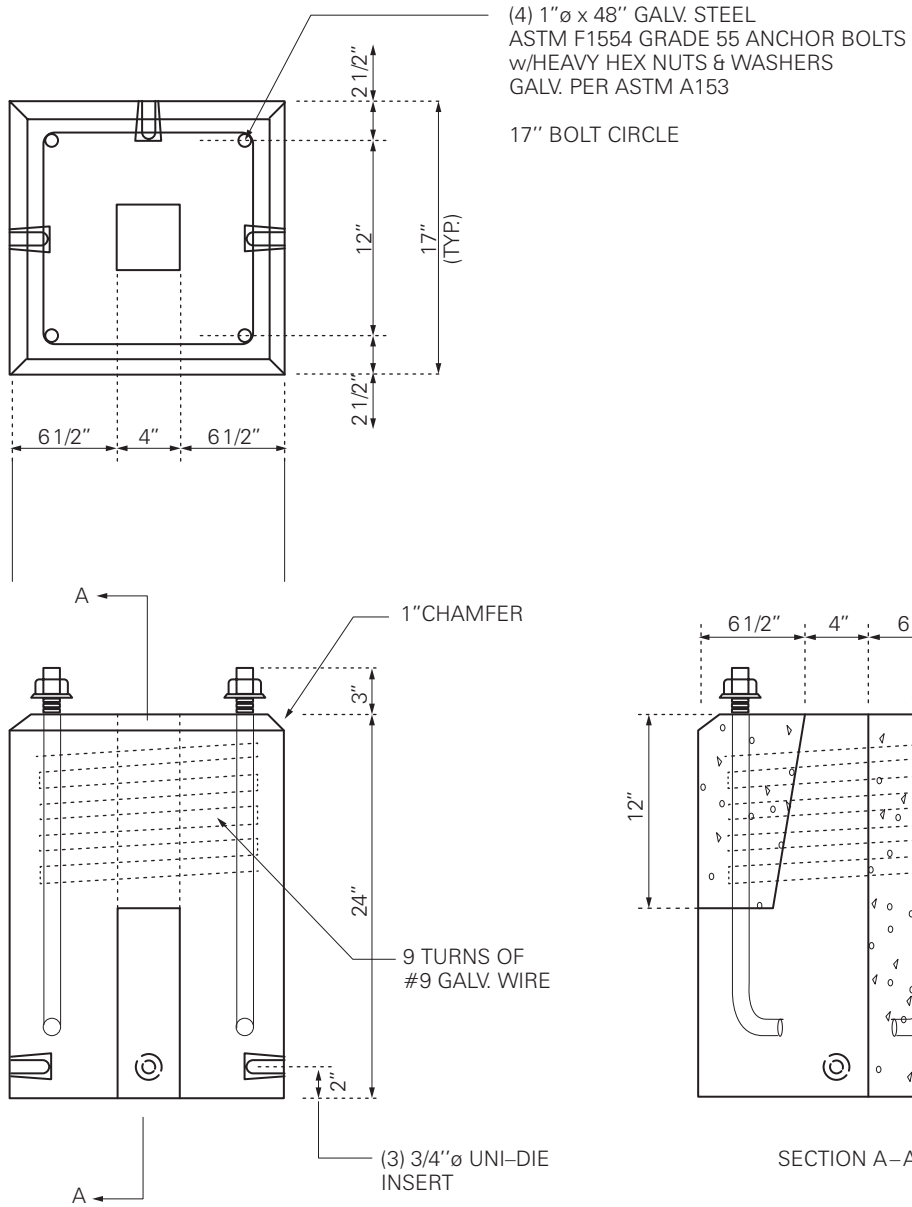

# SHORT POLE BASE

WT. = 520#

NOTES :