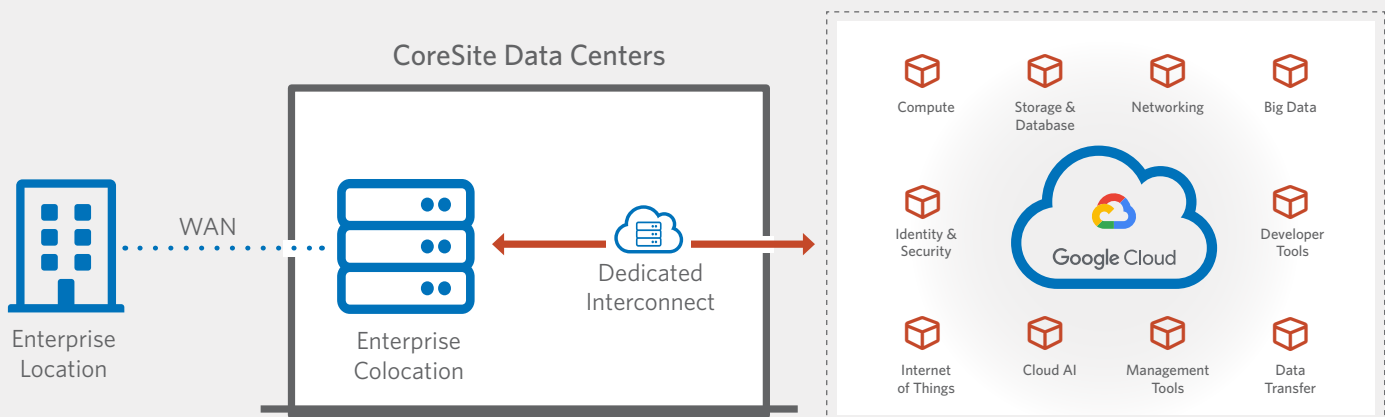

CORESITE AND GOOGLE CLOUD PLATFORM

SUPERIOR PERFORMANCE, EFFORTLESS SCALE

EXTEND YOUR INFRASTRUCTURE AND EXPAND YOUR BUSINESS CAPABILITIES WITH
GOOGLE CLOUD PLATFORM AND CORESITE.

Google Cloud Interconnect — Dedicated Interconnect bypasses the public Internet and provides direct physical connections between your on-premises network and Google's network. Dedicated Interconnect offers high-bandwidth connectivity of up to 80 Gbps for superior performance, reliability, and predictability — all supported by Google's end-to-end SLA.

Google Cloud

HOW IT WORKS

With Dedicated Interconnect, customers have direct access to Google Cloud's edge point of presence located at CoreSite's Los Angeles and Denver data center campuses. The Dedicated Interconnect connection is provisioned via cross connect within the CoreSite colocation facility and connection capacity is delivered over one or more 10 Gbps Ethernet circuits, with a maximum of eight circuits (80 Gbps maximum per Dedicated Interconnect connection).

ACCELERATE YOUR **DIGITAL BUSINESS**

CoreSite's secure, reliable, hyper-connected data centers are located in edge markets across the US, providing the ideal environment for connecting to Google Cloud Platform (GCP) and building your hybrid IT solutions. CoreSite is one of the only colocation providers in the US to offer Dedicated Interconnect access to GCP, giving you the scale, speed and security you need to remain competitive. When you colocate within CoreSite's data centers you will benefit from seamless connectivity between your public and private IT infrastructure, expert support staff, and room to expand in support of your digital business.

BENEFITS

EFFORTLESS SCALE

Access up to 80Gbps of bandwidth with GCP Dedicated Interconnect for seamless transfer of large data sets and to meet increasing data demand

OPTIMIZE APPLICATION AND SYSTEMS PERFORMANCE