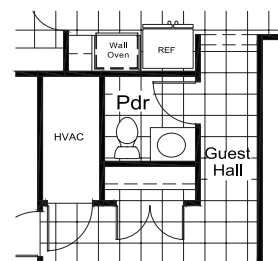

3-4 Bedrooms | 2-4.5 Bathrooms | 3 Car-Garage | 2,412 SF

Base Plan

NI-1

Living	2,412 SF
Garage	724 SF
Lanai	299 SF
Entry	47 SF
Portico	88 SF
Total Area	3,570 SF

Make it your own

Neal Signature Homes provides you the opportunity to build and customize your new dream home. Your Concierge Team will walk you through all necessary appointments. Our Design Team will explain the options we offer that work with your budget.

Options

Opt Guest Suite 2
ILO Bedroom 2

Opt Bedroom 4
ILO Den

LIVING	2519 S.F.
GARAGE	618 S.F.

LIVING	2667 S.F.
GARAGE	471 S.F.

LANAI	632 S.F.
-------	----------

LIVING	2460 S.F.
LANAI	251 S.F.

Opt Luxury
Utility w/ Dog
Shwr

Opt Shower ILO
Tub

Opt Pdr Room
ILO Stg

Opt Luxury Wine
Room ILO Stg