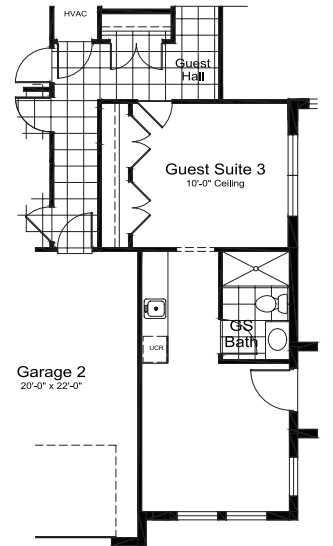

3-4 Bedrooms | 2-4.5 Bathrooms | 3 Car-Garage | 2,412 SF

Base Plan

NI-1

Living	2,412 SF
Garage	724 SF
Lanai	299 SF
Entry	47 SF
Portico	88 SF
Total Area	3,570 SF

Make it your own

Neal Signature Homes provides you the opportunity to build and customize your new dream home. Your Concierge Team will walk you through all necessary appointments. Our Design Team will explain the options we offer that work with your budget.

Options

Opt Guest Suite 2
ILO Bedroom 2

Opt Bedroom 4
ILO Den

LIVING	2519 S.F.
GARAGE	618 S.F.

LIVING	2667 S.F.
GARAGE	471 S.F.

LANAI	632 S.F.
-------	----------

LIVING	2460 S.F.
LANAI	251 S.F.

Opt Luxury
Utility w/ Dog
Shwr

Opt Shower ILO
Tub

Opt Pdr Room
ILO Stg

Opt Luxury Wine
Room ILO Stg