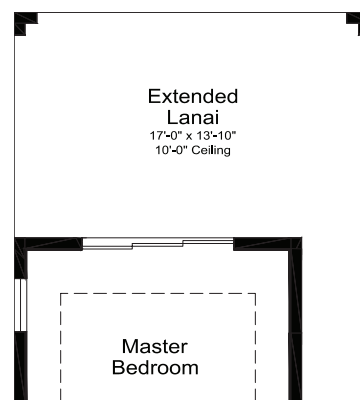

3-4 Bedrooms | 2-4.5 Bathrooms | 3 Car-Garage | 2,412 SF

Base Plan

NI-1

Living	2,412 SF
Garage	724 SF
Lanai	299 SF
Entry	47 SF
Portico	88 SF
Total Area	3,570 SF

Make it your own

Neal Signature Homes provides you the opportunity to build and customize your new dream home. Your Concierge Team will walk you through all necessary appointments. Our Design Team will explain the options we offer that work with your budget.

Options

Opt Guest Suite 2
ILO Bedroom 2

Opt Bedroom 4
ILO Den

LIVING	2519 S.F.
GARAGE	618 S.F.

LIVING	2667 S.F.
GARAGE	471 S.F.

LANAI	632 S.F.
-------	----------

LIVING	2460 S.F.
LANAI	251 S.F.

Opt Luxury
Utility w/ Dog
Shwr

Opt Shower ILO
Tub

Opt Pdr Room
ILO Stg

Opt Luxury Wine
Room ILO Stg