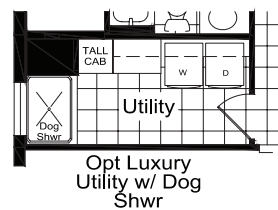

3-4 Bedrooms | 2-4.5 Bathrooms | 3 Car-Garage | 2,412 SF

Base Plan

NI-1

Living	2,412 SF
Garage	724 SF
Lanai	299 SF
Entry	47 SF
Portico	88 SF
Total Area	3,570 SF

Make it your own

Neal Signature Homes provides you the opportunity to build and customize your new dream home. Your Concierge Team will walk you through all necessary appointments. Our Design Team will explain the options we offer that work with your budget.

Options

Opt Guest Suite 2
ILO Bedroom 2

Opt Bedroom 4
ILO Den

LIVING	2519 S.F.
GARAGE	618 S.F.

LIVING	2667 S.F.
GARAGE	471 S.F.

LANAI	632 S.F.
-------	----------

LIVING	2460 S.F.
LANAI	251 S.F.

Opt Luxury
Utility w/ Dog
Shwr

Opt Shower ILO
Tub

Opt Pdr Room
ILO Stg

Opt Luxury Wine
Room ILO Stg