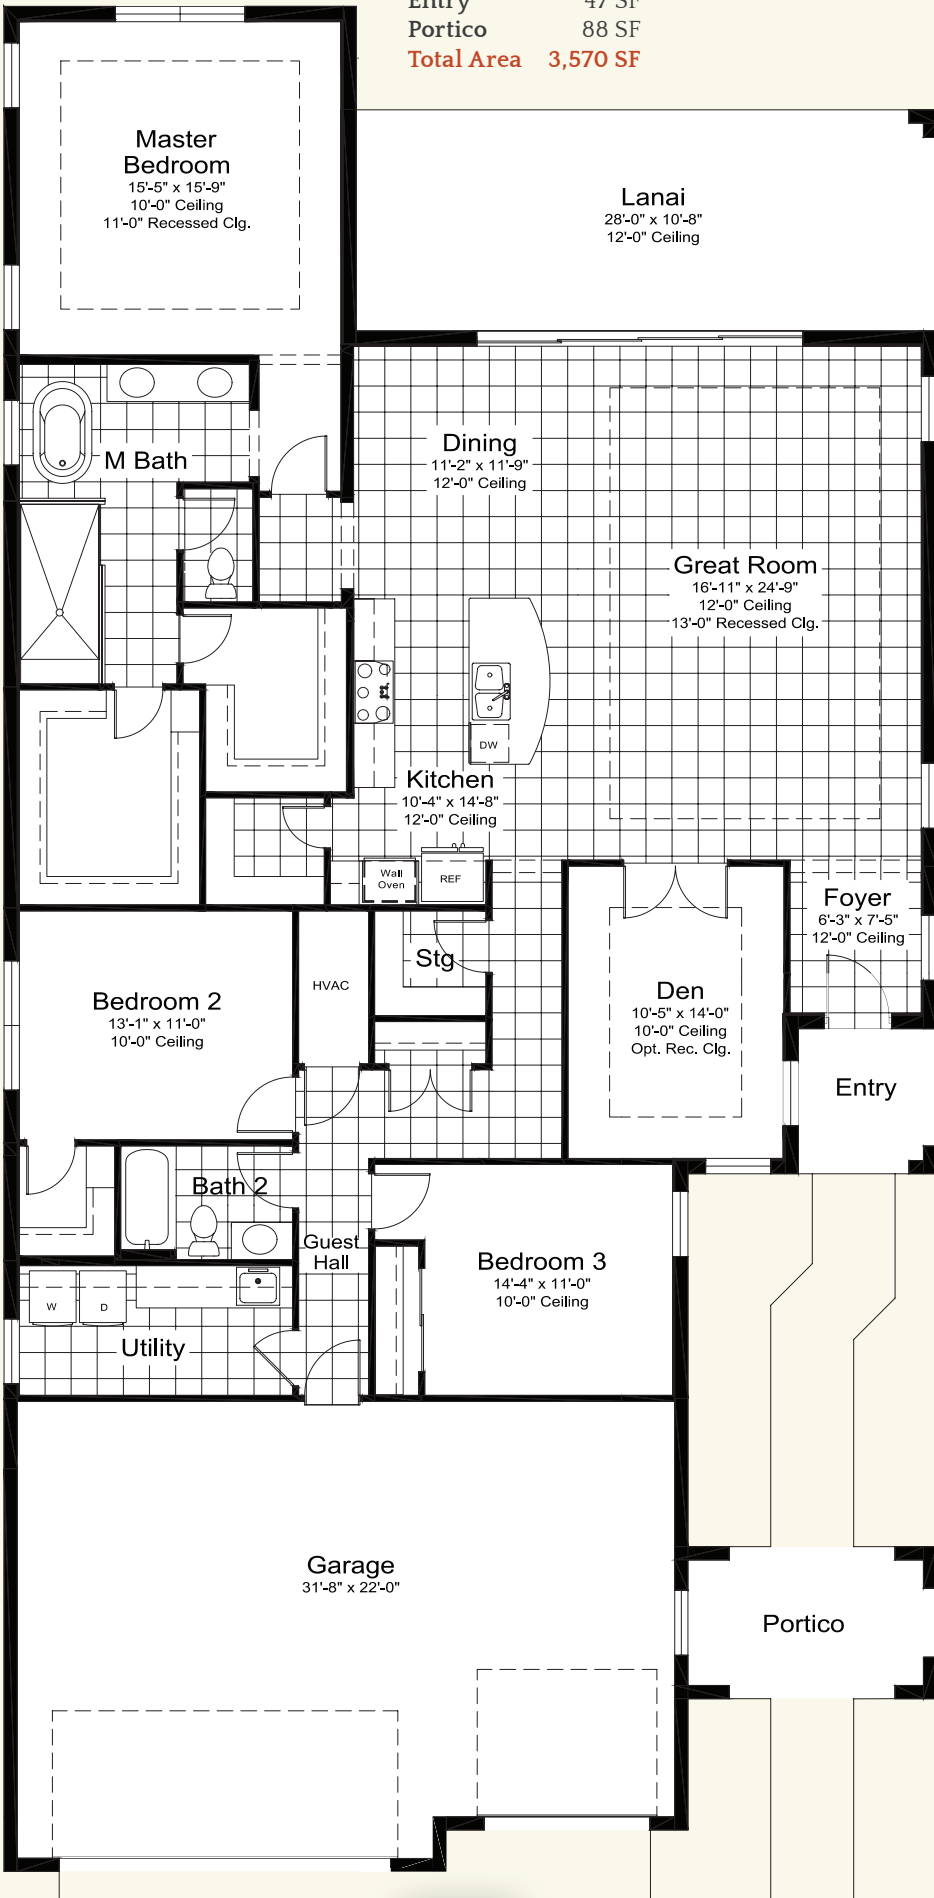

3-4 Bedrooms | 2-4.5 Bathrooms | 3 Car-Garage | 2,412 SF

Base Plan

NI-1

Living	2,412 SF
Garage	724 SF
Lanai	299 SF
Entry	47 SF
Portico	88 SF
Total Area	3,570 SF

Make it your own

Neal Signature Homes provides you the opportunity to build and customize your new dream home. Your Concierge Team will walk you through all necessary appointments. Our Design Team will explain the options we offer that work with your budget.

Options

Opt Guest Suite 2
ILO Bedroom 2

Opt Bedroom 4
ILO Den

LIVING	2519 S.F.
GARAGE	618 S.F.

LIVING	2667 S.F.
GARAGE	471 S.F.

LANAI	632 S.F.
-------	----------

LIVING	2460 S.F.
LANAI	251 S.F.

Opt Luxury
Utility w/ Dog
Shwr

Opt Shower ILO
Tub

Opt Pdr Room
ILO Stg

Opt Luxury Wine
Room ILO Stg