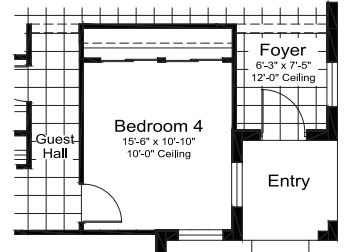

3-4 Bedrooms | 2-4.5 Bathrooms | 3 Car-Garage | 2,412 SF

Base Plan

NI-1

Living	2,412 SF
Garage	724 SF
Lanai	299 SF
Entry	47 SF
Portico	88 SF
Total Area	3,570 SF

Make it your own

Neal Signature Homes provides you the opportunity to build and customize your new dream home. Your Concierge Team will walk you through all necessary appointments. Our Design Team will explain the options we offer that work with your budget.

Options

Opt Guest Suite 2
ILO Bedroom 2

Opt Bedroom 4
ILO Den

LIVING	2519 S.F.
GARAGE	618 S.F.

LIVING	2667 S.F.
GARAGE	471 S.F.

LANAI	632 S.F.
-------	----------

LIVING	2460 S.F.
LANAI	251 S.F.

Opt Luxury
Utility w/ Dog
Shwr

Opt Shower ILO
Tub

Opt Pdr Room
ILO Stg

Opt Luxury Wine
Room ILO Stg