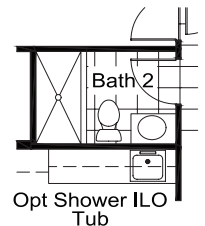

3-4 Bedrooms | 2-4.5 Bathrooms | 3 Car-Garage | 2,412 SF

Base Plan

NI-1

Living	2,412 SF
Garage	724 SF
Lanai	299 SF
Entry	47 SF
Portico	88 SF
Total Area	3,570 SF

Make it your own

Neal Signature Homes provides you the opportunity to build and customize your new dream home. Your Concierge Team will walk you through all necessary appointments. Our Design Team will explain the options we offer that work with your budget.

Options

Opt Guest Suite 2
ILO Bedroom 2

Opt Bedroom 4
ILO Den

LIVING	2519 S.F.
GARAGE	618 S.F.

LIVING	2667 S.F.
GARAGE	471 S.F.

LANAI	632 S.F.
-------	----------

LIVING	2460 S.F.
LANAI	251 S.F.

Opt Luxury
Utility w/ Dog
Shwr

Opt Shower ILO
Tub

Opt Pdr Room
ILO Stg

Opt Luxury Wine
Room ILO Stg