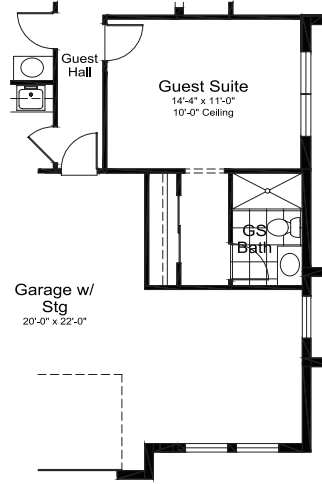

3-4 Bedrooms | 2-4.5 Bathrooms | 3 Car-Garage | 2,412 SF

Base Plan

NI-1

Living	2,412 SF
Garage	724 SF
Lanai	299 SF
Entry	47 SF
Portico	88 SF
Total Area	3,570 SF

Make it your own

Neal Signature Homes provides you the opportunity to build and customize your new dream home. Your Concierge Team will walk you through all necessary appointments. Our Design Team will explain the options we offer that work with your budget.

Options

Opt Guest Suite 2
ILO Bedroom 2

Opt Bedroom 4
ILO Den

LIVING	2519 S.F.
GARAGE	618 S.F.

LIVING	2667 S.F.
GARAGE	471 S.F.

LANAI	632 S.F.
-------	----------

LIVING	2460 S.F.
LANAI	251 S.F.

Opt Luxury
Utility w/ Dog
Shwr

Opt Shower ILO
Tub

Opt Pdr Room
ILO Stg

Opt Luxury Wine
Room ILO Stg