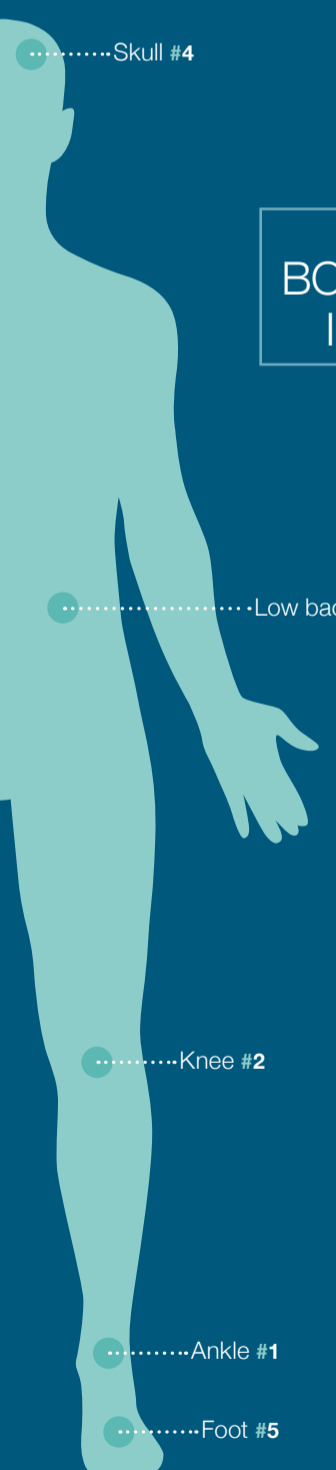

AMAZON DELIVERY SERVICE PARTNERS

For every Amazon order, there's a team hustling to deliver it to your doorstep. As trucks dot neighborhood roads, drivers navigate neighborhoods, high-rises, weather conditions and pets to ensure your purchases arrive on time. While these essential workers fulfill widespread demand, they encounter unique workplace hazards. Keeping them safe is essential to their health and key to keeping Colorado businesses and households running smoothly.

most severe injury cause

1. 1 Slip, trip and fall
2. 2 Strain
3. 3 Vehicle
4. 4 Environment (dog bite)
5. 5 Strike

93% of injuries happen during the first year on the job

41% average in other industries

20-29 most common worker age at injury

DANGER ZONES

NOON
spike in injury frequency

FRIDAY
most injuries occur

most common
BODY PARTS INJURED

most common injury
CAUSE

- / 1 Slip, trip and fall / 2 Strain
- / 3 Environmental (dog bite)
- / 4 Vehicle / 5 Strike

21% of claims are slips, trips and falls on snow and ice

14% of claims are strains by twisting

GET FREE RESOURCES TO KEEP EMPLOYEES SAFE

- ☞ Pinnacol Assurance Safety Services
- ☞ Slip, trip and fall prevention
- ☞ Winter weather
- ☞ Safe lifting and ergonomics
- ☞ Driving safety
- ☞ On-the-job animal hazards