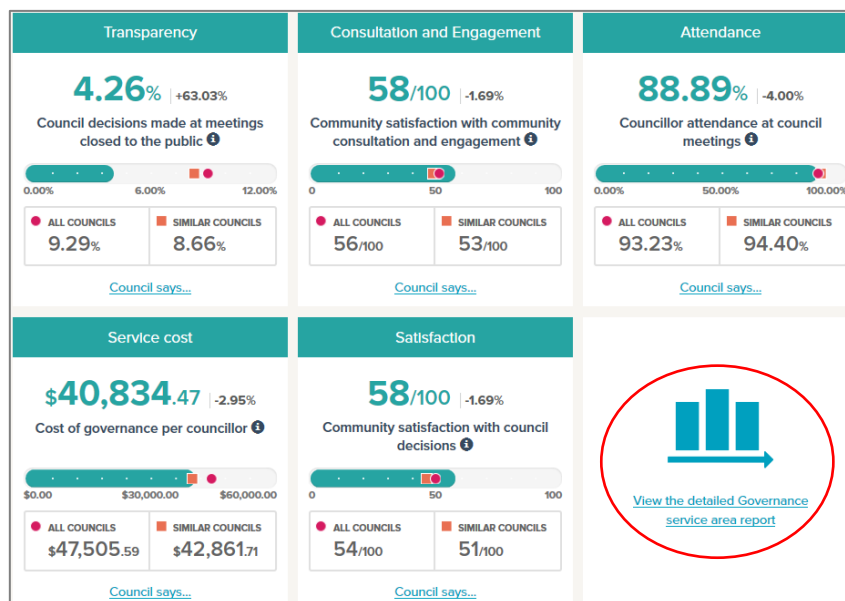

Know Your Council website

Summary

- Can be accessed via <https://knowyourcouncil.vic.gov.au/>
- Previous financial year data publicly available from early November each year.
- Displays WSC annual results for all Local Government Performance Reporting Framework (LGPRF) indicators.
- Provides result trends over time.
- 'Council Says' narrative to support interpretation of results.
- Ability to run reports for each indicator comparing WSC to:
 - Up to 4 selected councils
 - All similar councils in 'Large Rural' Group
 - All Victorian councils

Performance Summary

- Enter the name of the Council in the search field e.g. Wellington > click 'Search'.
- Click on the 'Performance' tab

- Click on '+' signs to view annual results, trend results, similar councils and Victoria wide comparisons for Service Delivery Indicators, Finance Indicators, Sustainable Capacity indicators and Governance and Management Checklist.

Council Says

- When a particular service area is open in the Performance Summary > click 'Council says' link to view council narrative to support the interpretation of results.

Detailed Report for Individual Service Areas

- When a particular service area is open in the Performance Summary > click 'View the detailed service area report' to view trend results, similar councils, Victoria wide comparisons.

Comparison Reports for up to 4 similar councils