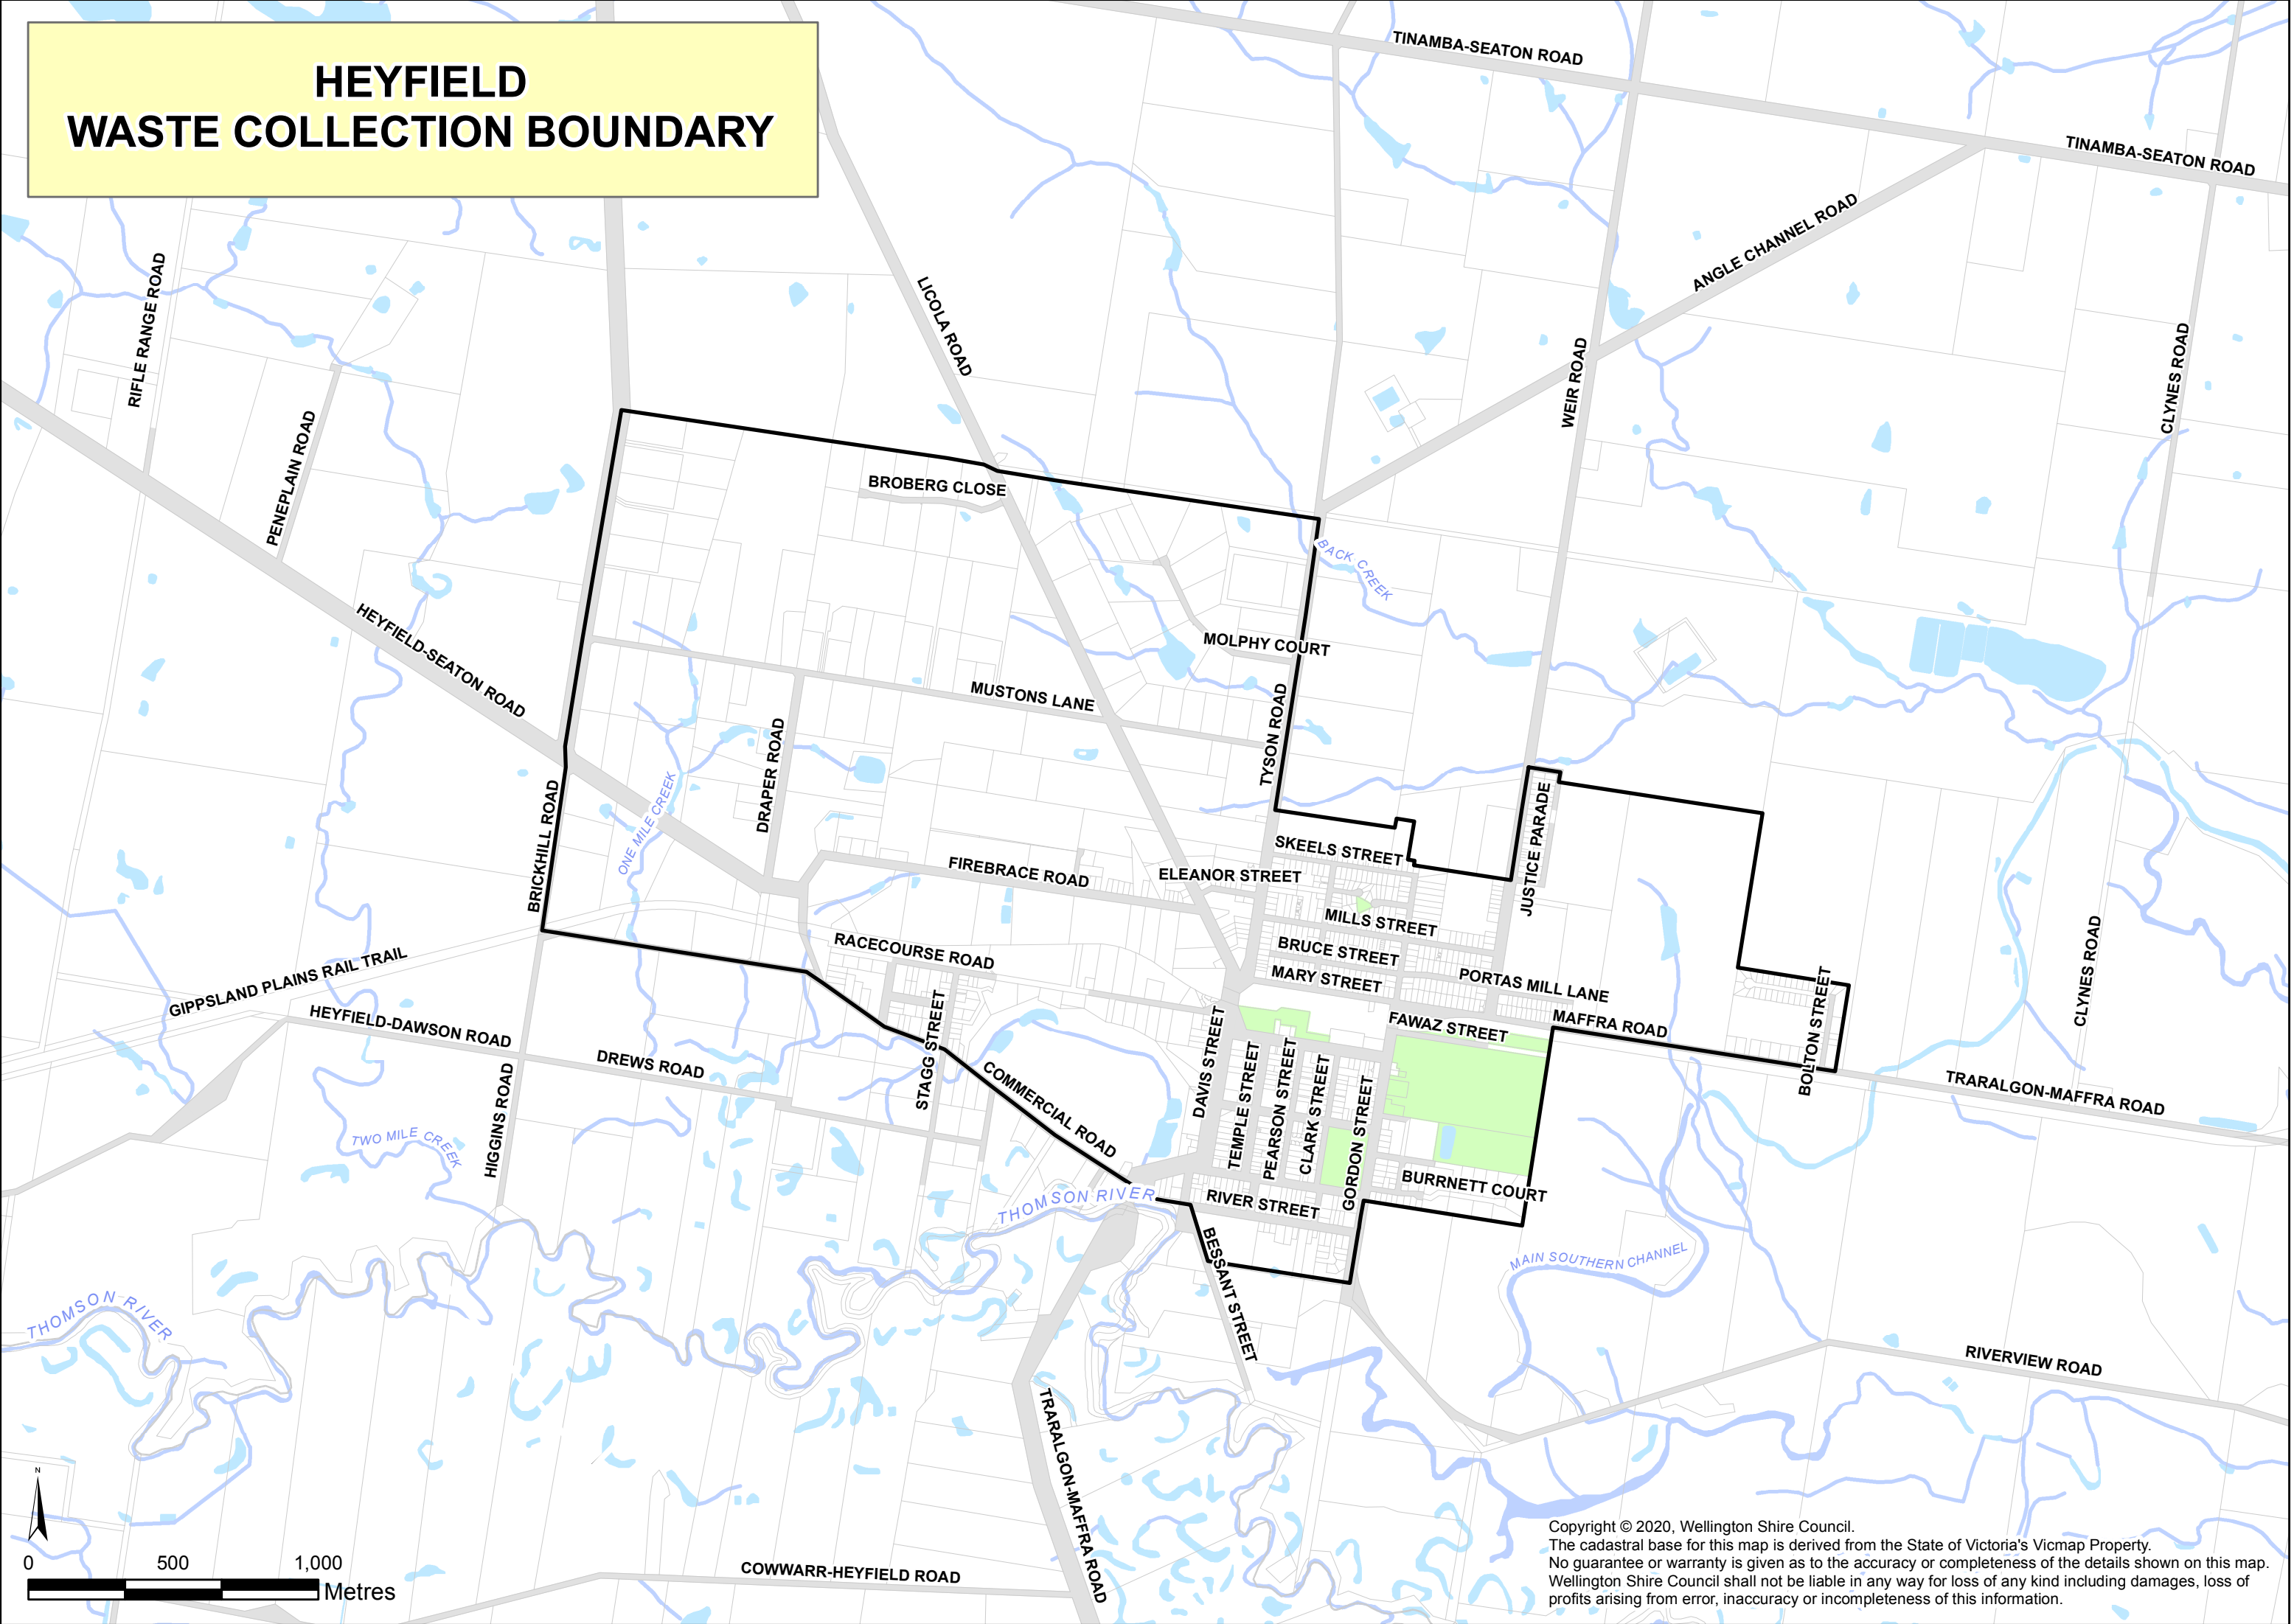

HEYFIELD WASTE COLLECTION BOUNDARY

Copyright © 2020, Wellington Shire Council.
The cadastral base for this map is derived from the State of Victoria's Vicmap Property.
No guarantee or warranty is given as to the accuracy or completeness of the details shown on this map.
Wellington Shire Council shall not be liable in any way for loss of any kind including damages, loss of profits arising from error, inaccuracy or incompleteness of this information.