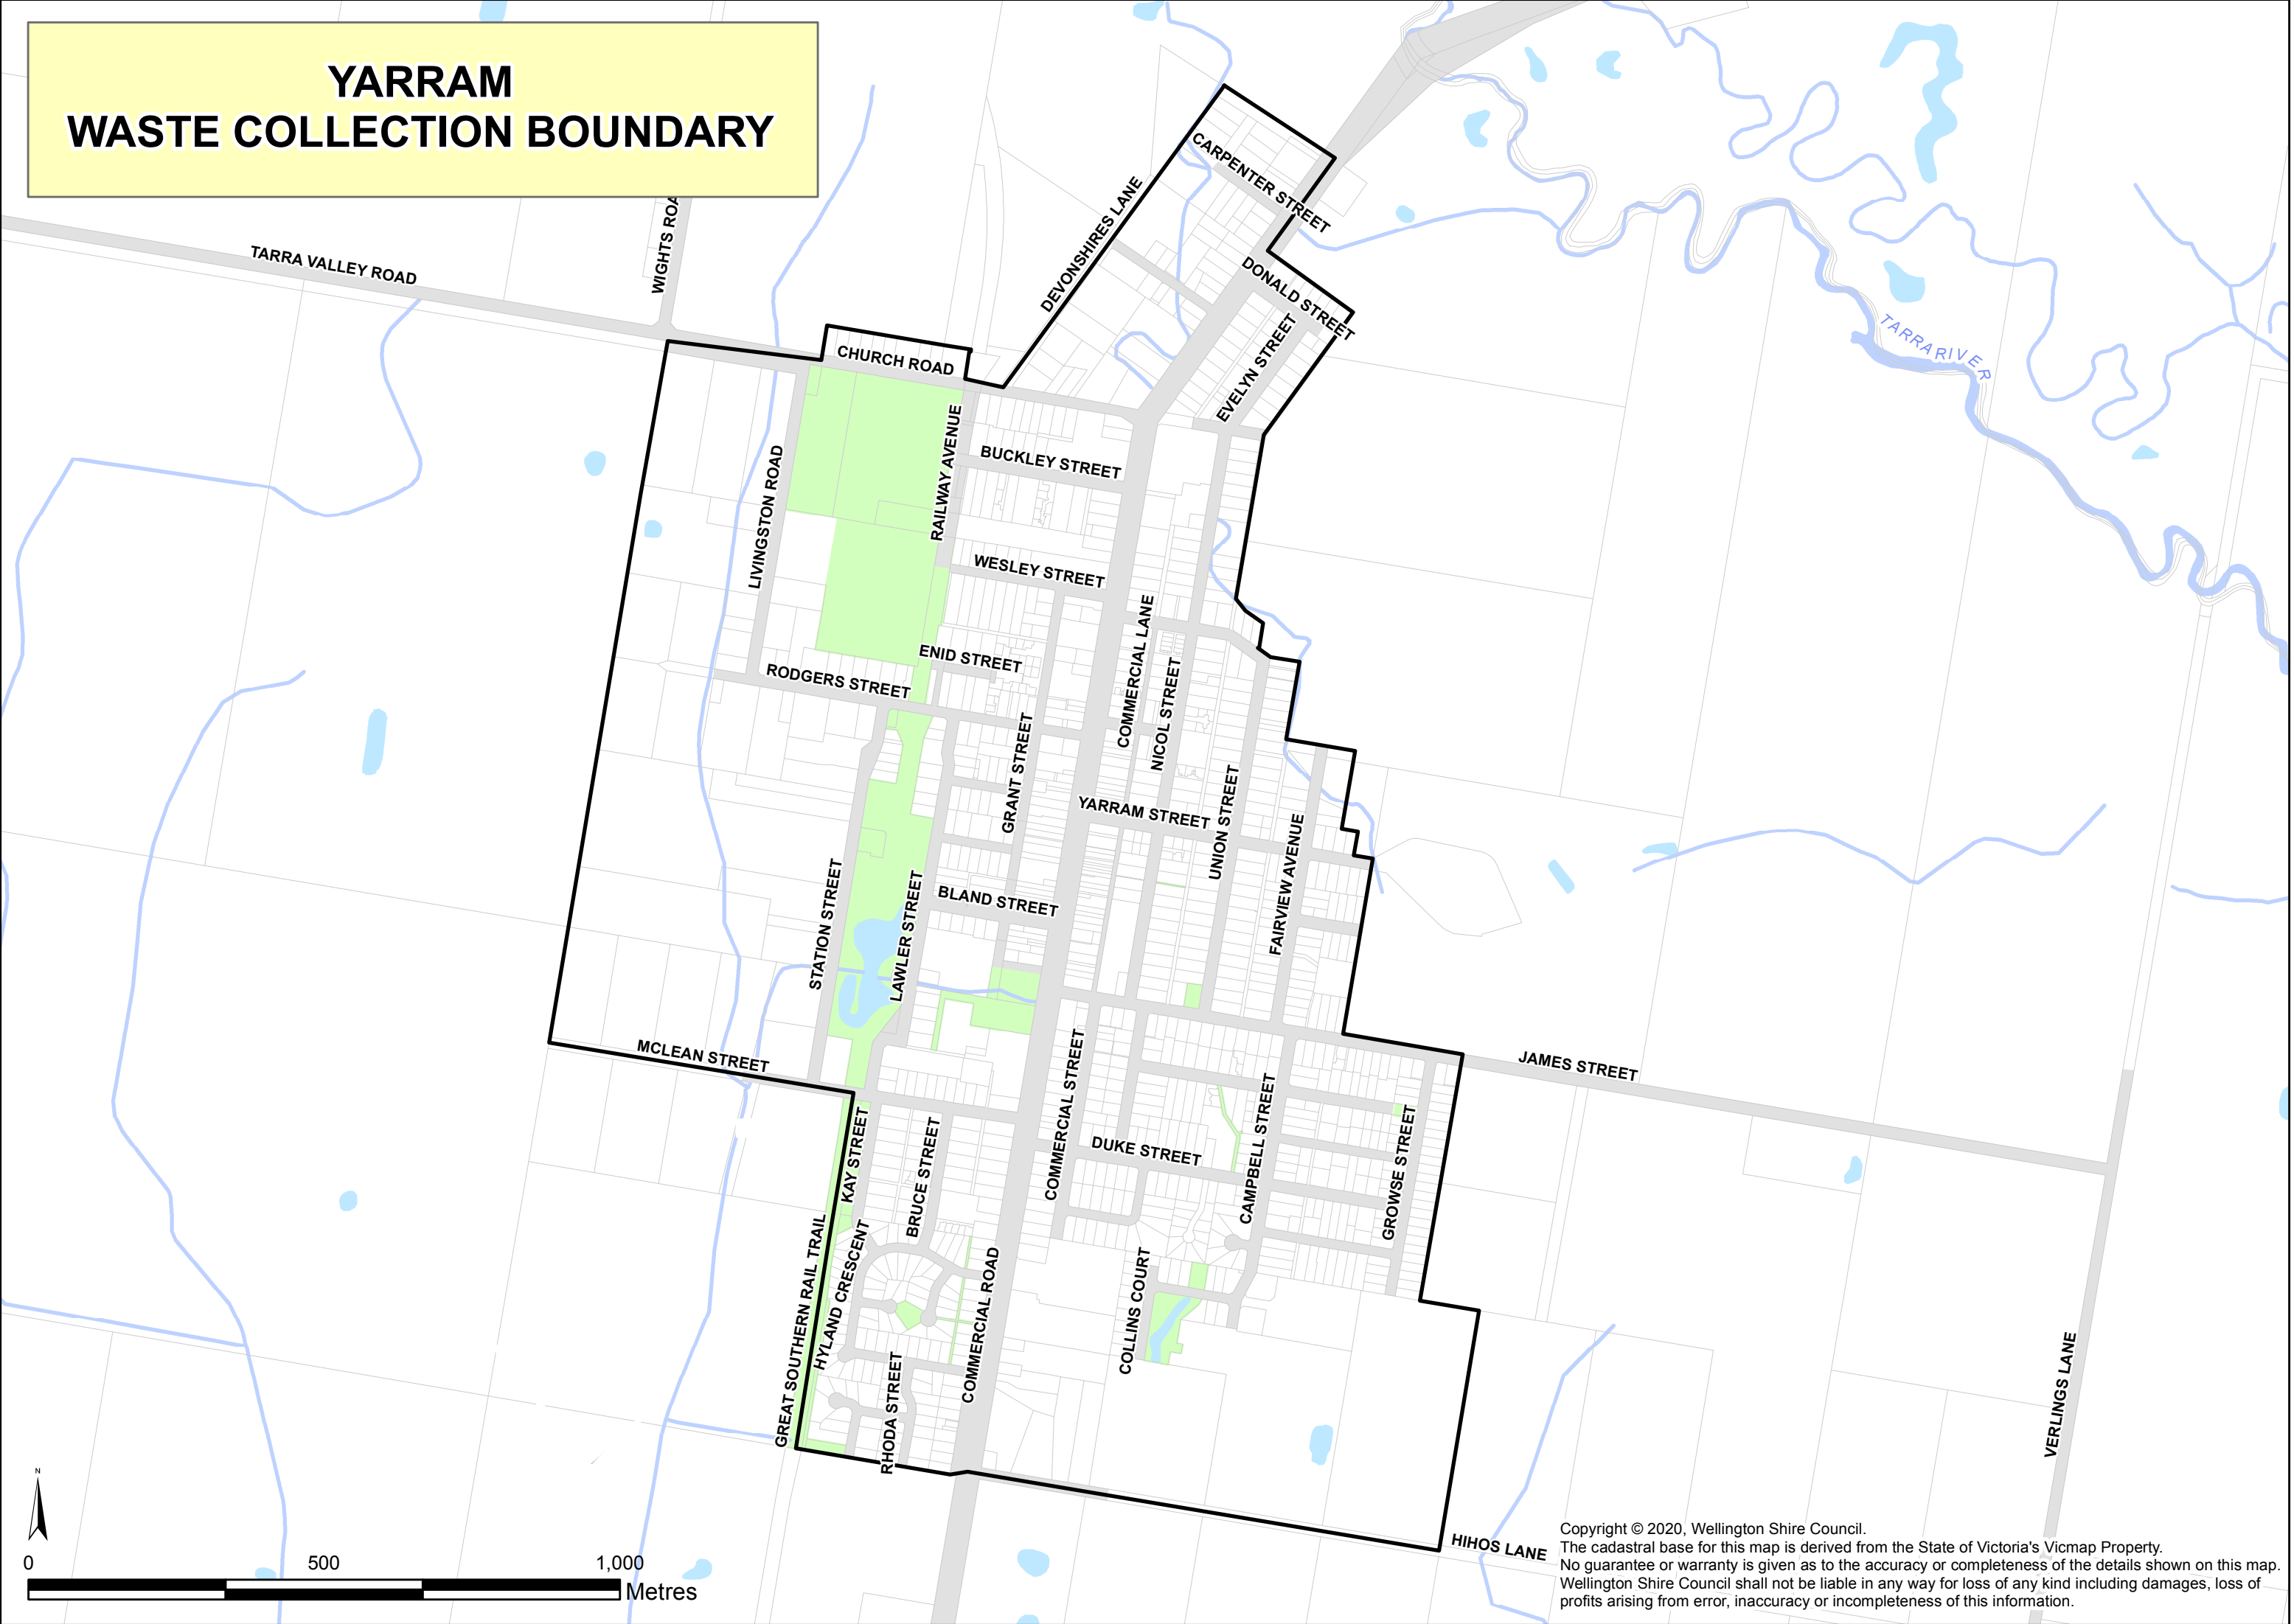

YARRAM WASTE COLLECTION BOUNDARY

Copyright © 2020, Wellington Shire Council.
The cadastral base for this map is derived from the State of Victoria's Vicmap Property.
No guarantee or warranty is given as to the accuracy or completeness of the details shown on this map.
Wellington Shire Council shall not be liable in any way for loss of any kind including damages, loss of profits arising from error, inaccuracy or incompleteness of this information.