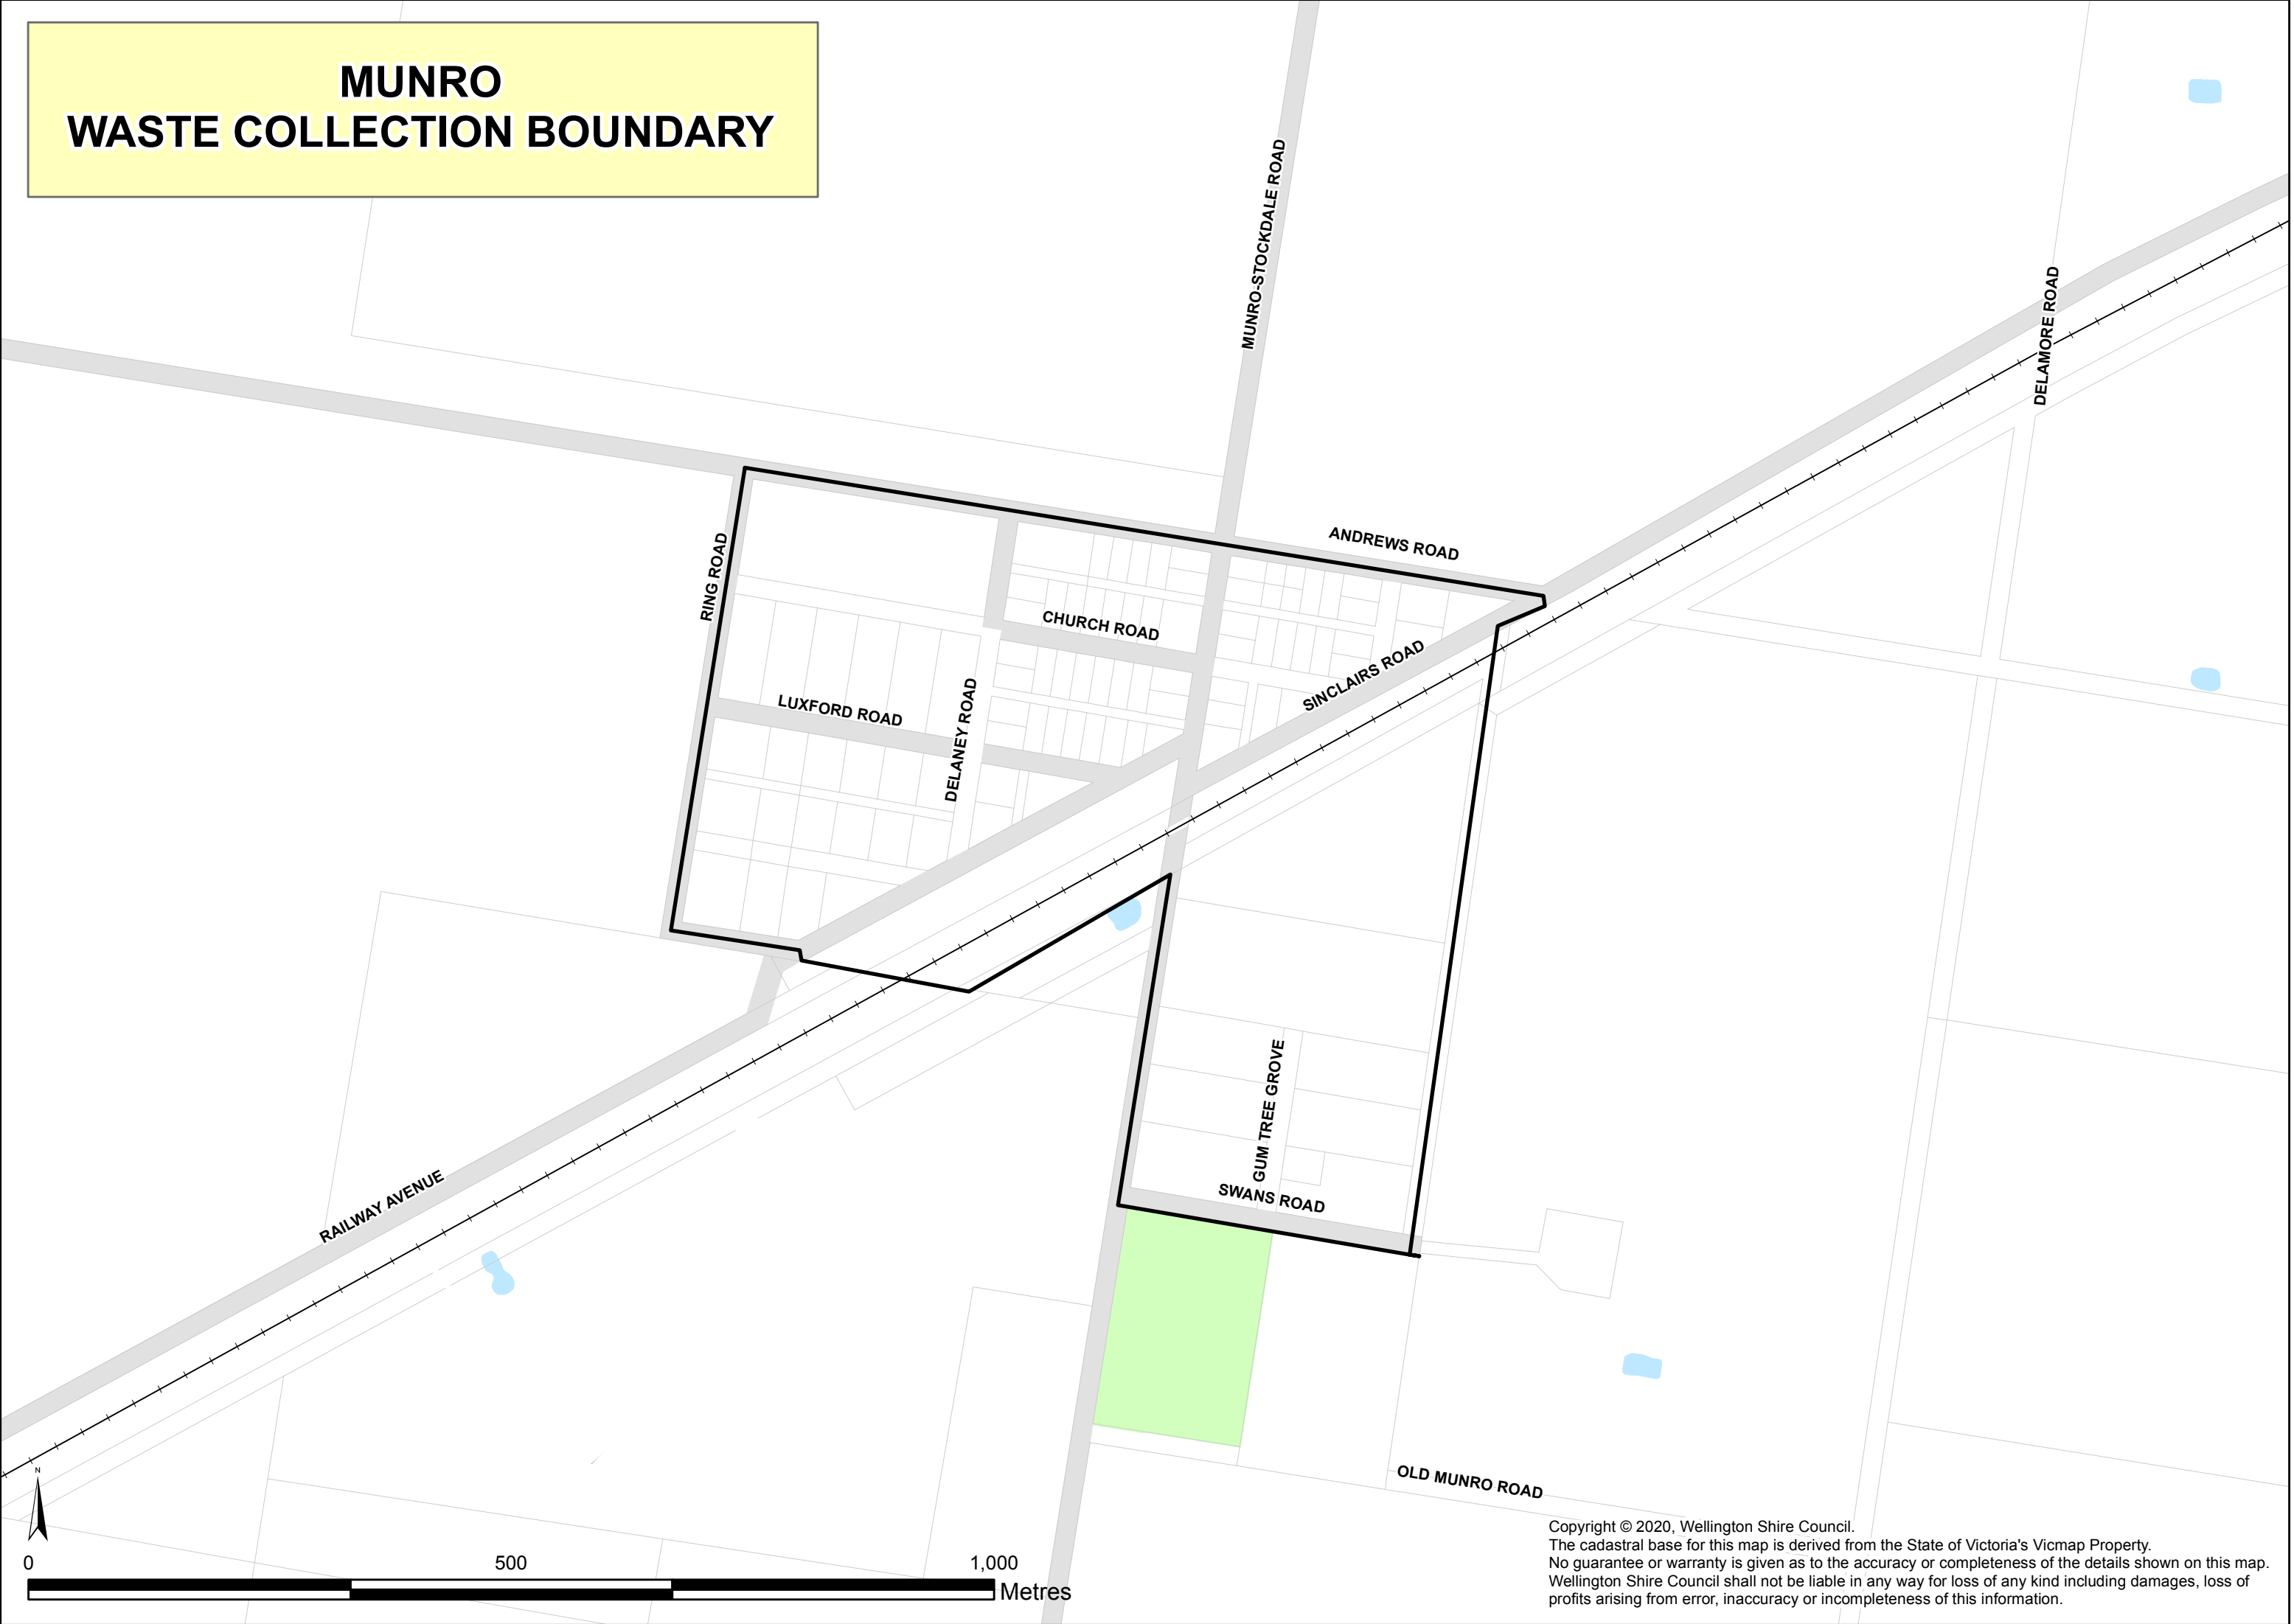

# MUNRO WASTE COLLECTION BOUNDARY

Copyright © 2020, Wellington Shire Council.  
The cadastral base for this map is derived from the State of Victoria's Vicmap Property.  
No guarantee or warranty is given as to the accuracy or completeness of the details shown on this map.  
Wellington Shire Council shall not be liable in any way for loss of any kind including damages, loss of profits arising from error, inaccuracy or incompleteness of this information.