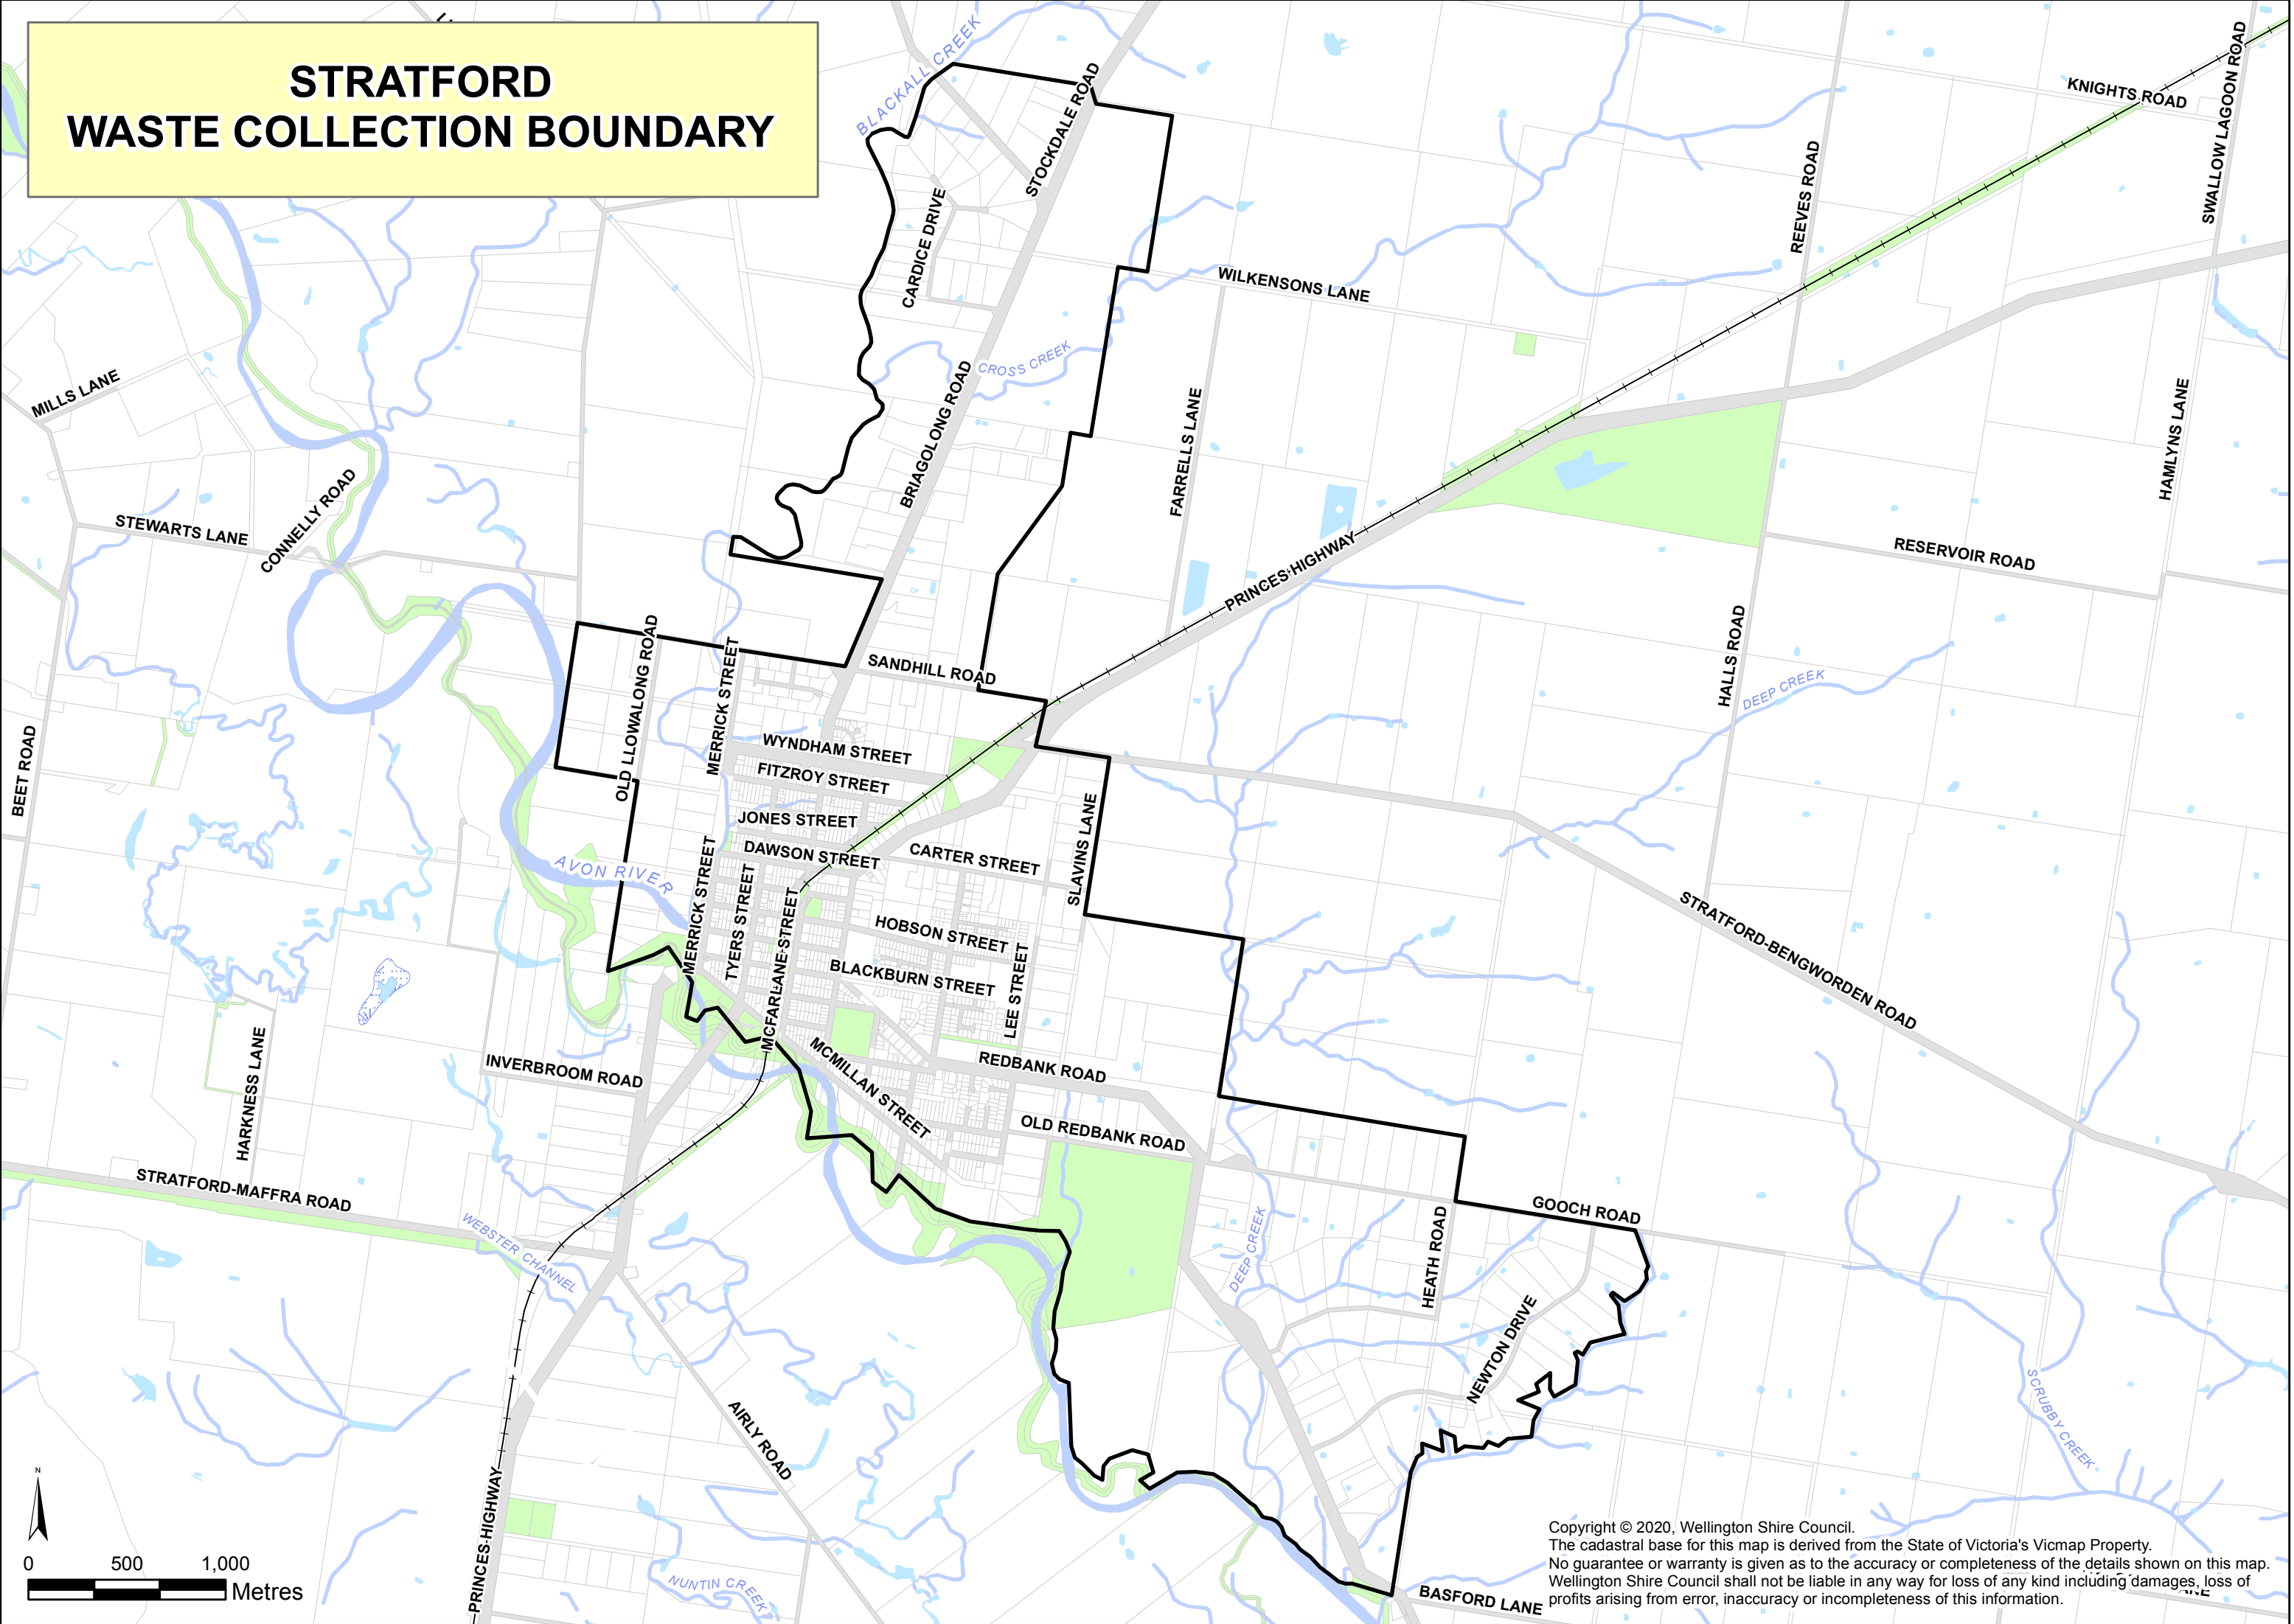

STRATFORD WASTE COLLECTION BOUNDARY

Copyright © 2020, Wellington Shire Council.
The cadastral base for this map is derived from the State of Victoria's Vicmap Property.
No guarantee or warranty is given as to the accuracy or completeness of the details shown on this map.
Wellington Shire Council shall not be liable in any way for loss of any kind including damages, loss of profits arising from error, inaccuracy or incompleteness of this information.