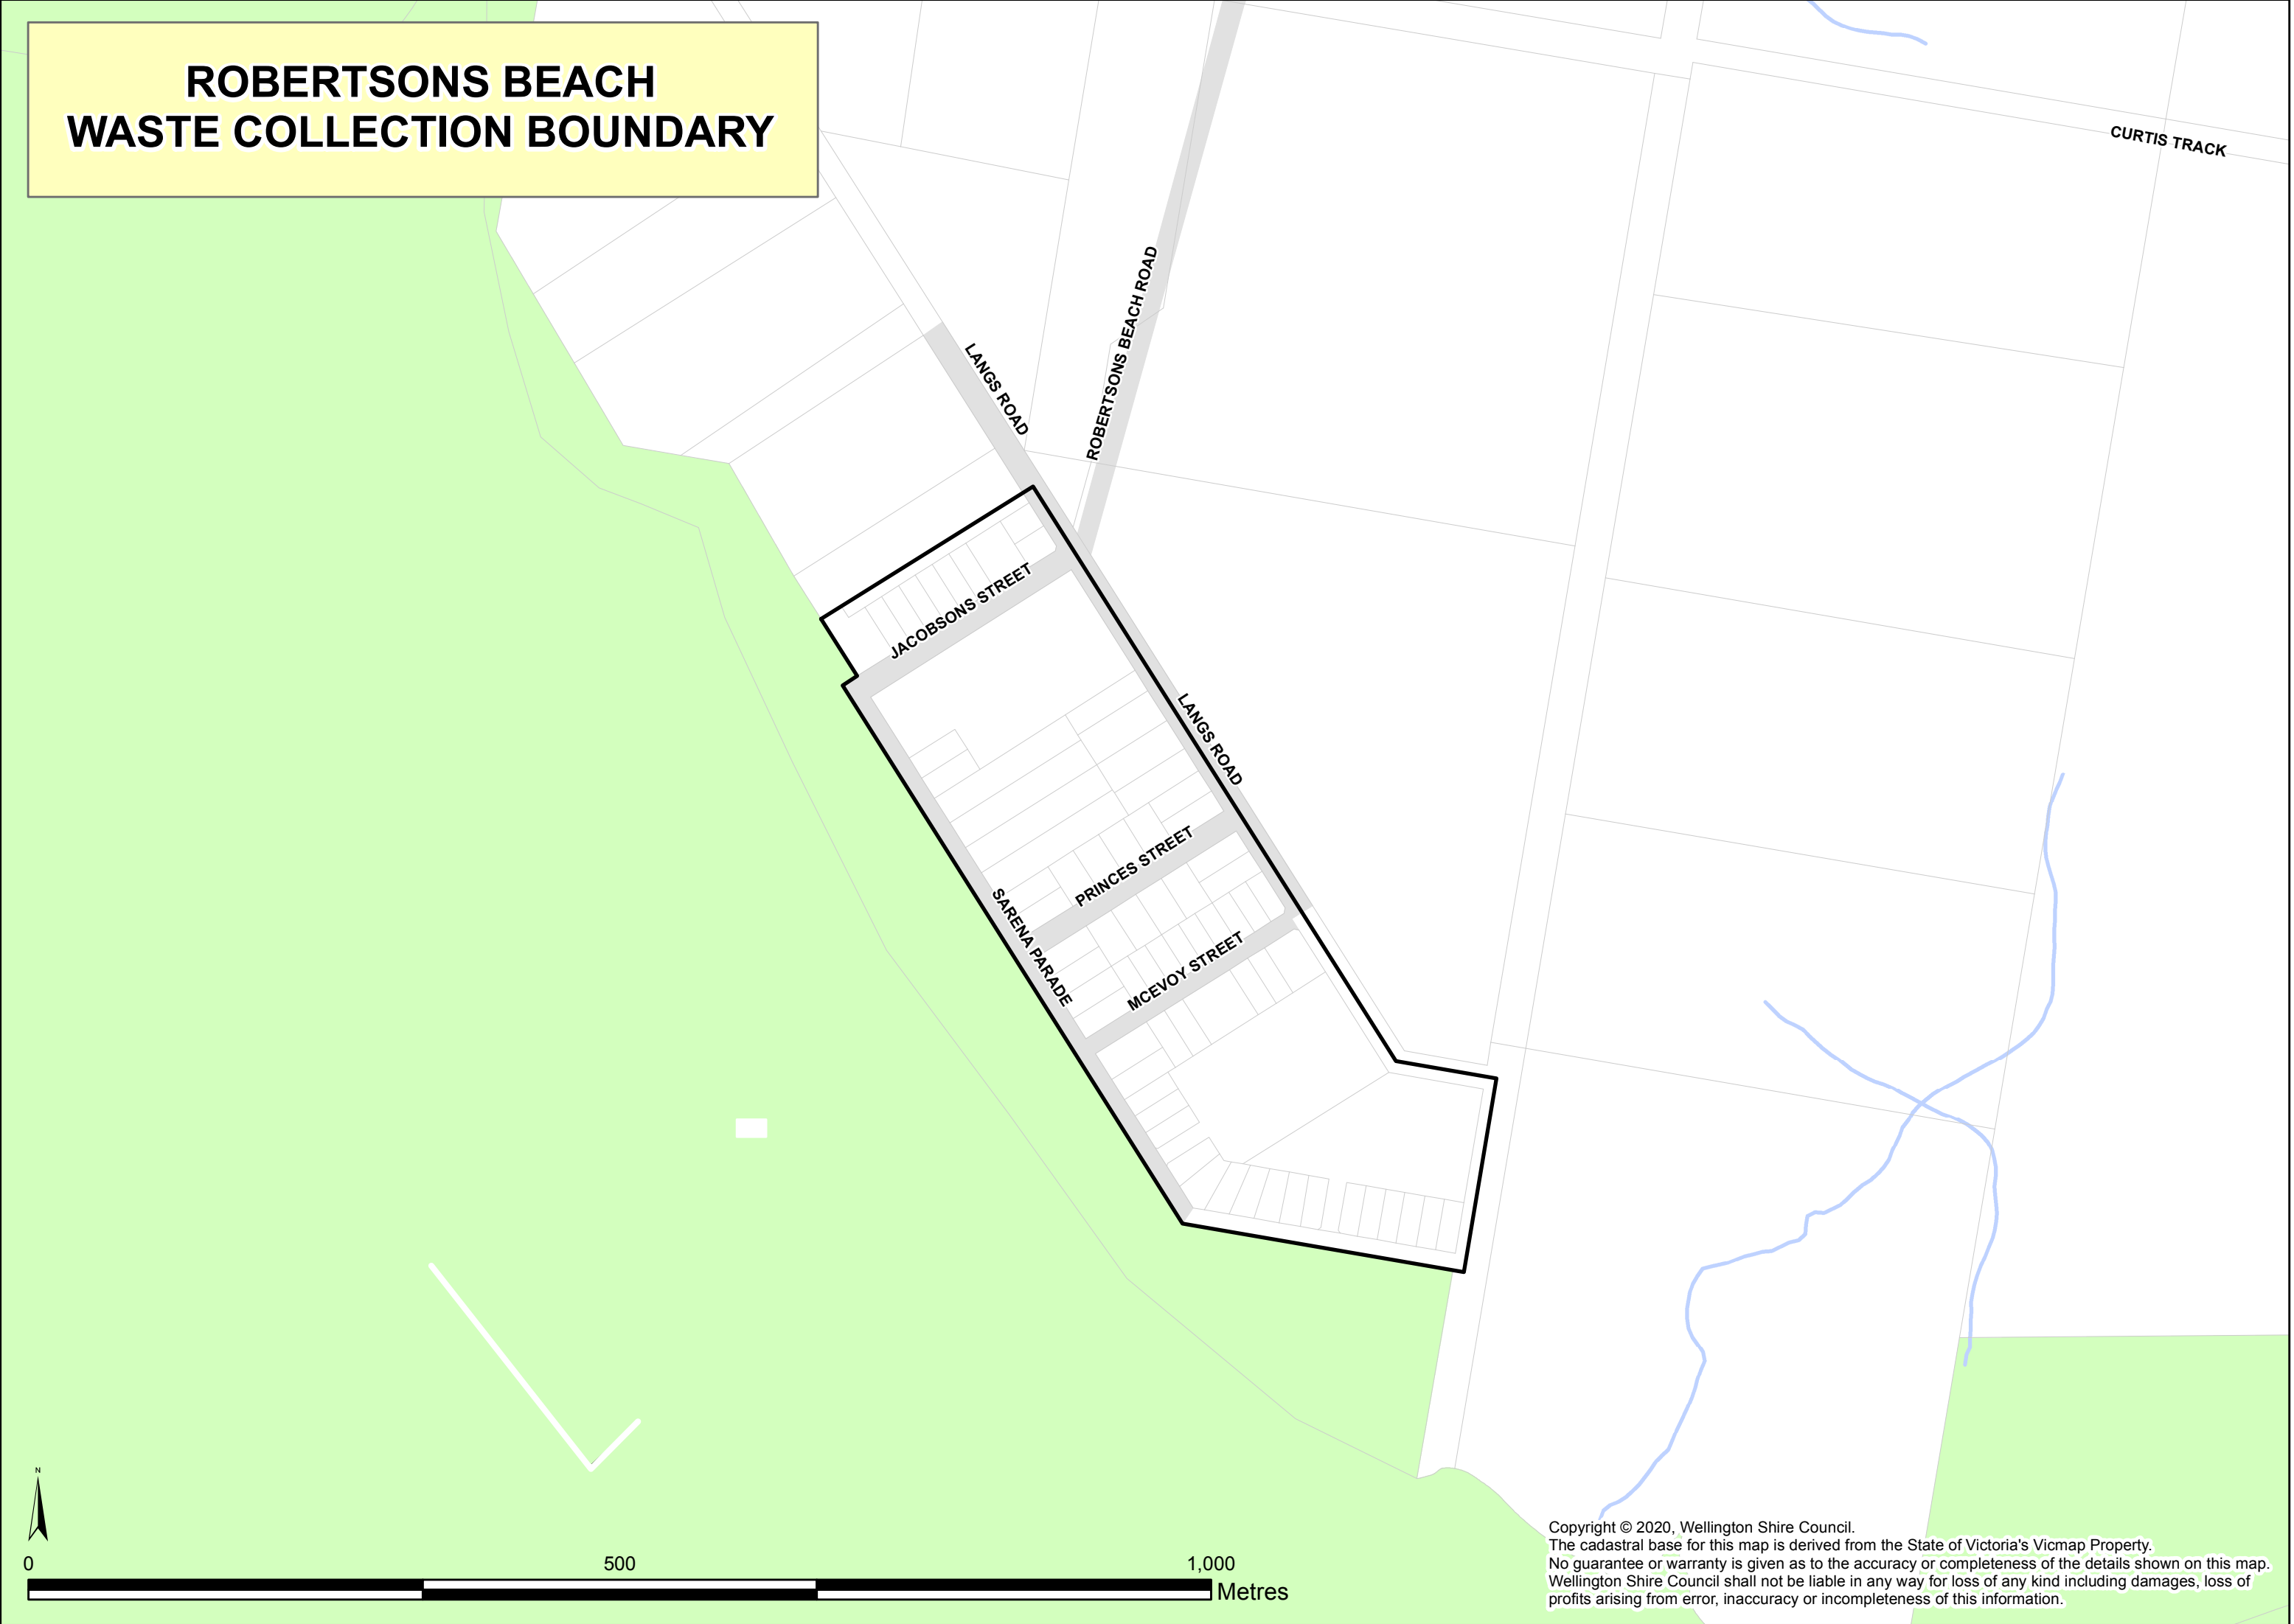

# ROBERTSONS BEACH WASTE COLLECTION BOUNDARY

Copyright © 2020, Wellington Shire Council.  
The cadastral base for this map is derived from the State of Victoria's Vicmap Property.  
No guarantee or warranty is given as to the accuracy or completeness of the details shown on this map.  
Wellington Shire Council shall not be liable in any way for loss of any kind including damages, loss of profits arising from error, inaccuracy or incompleteness of this information.