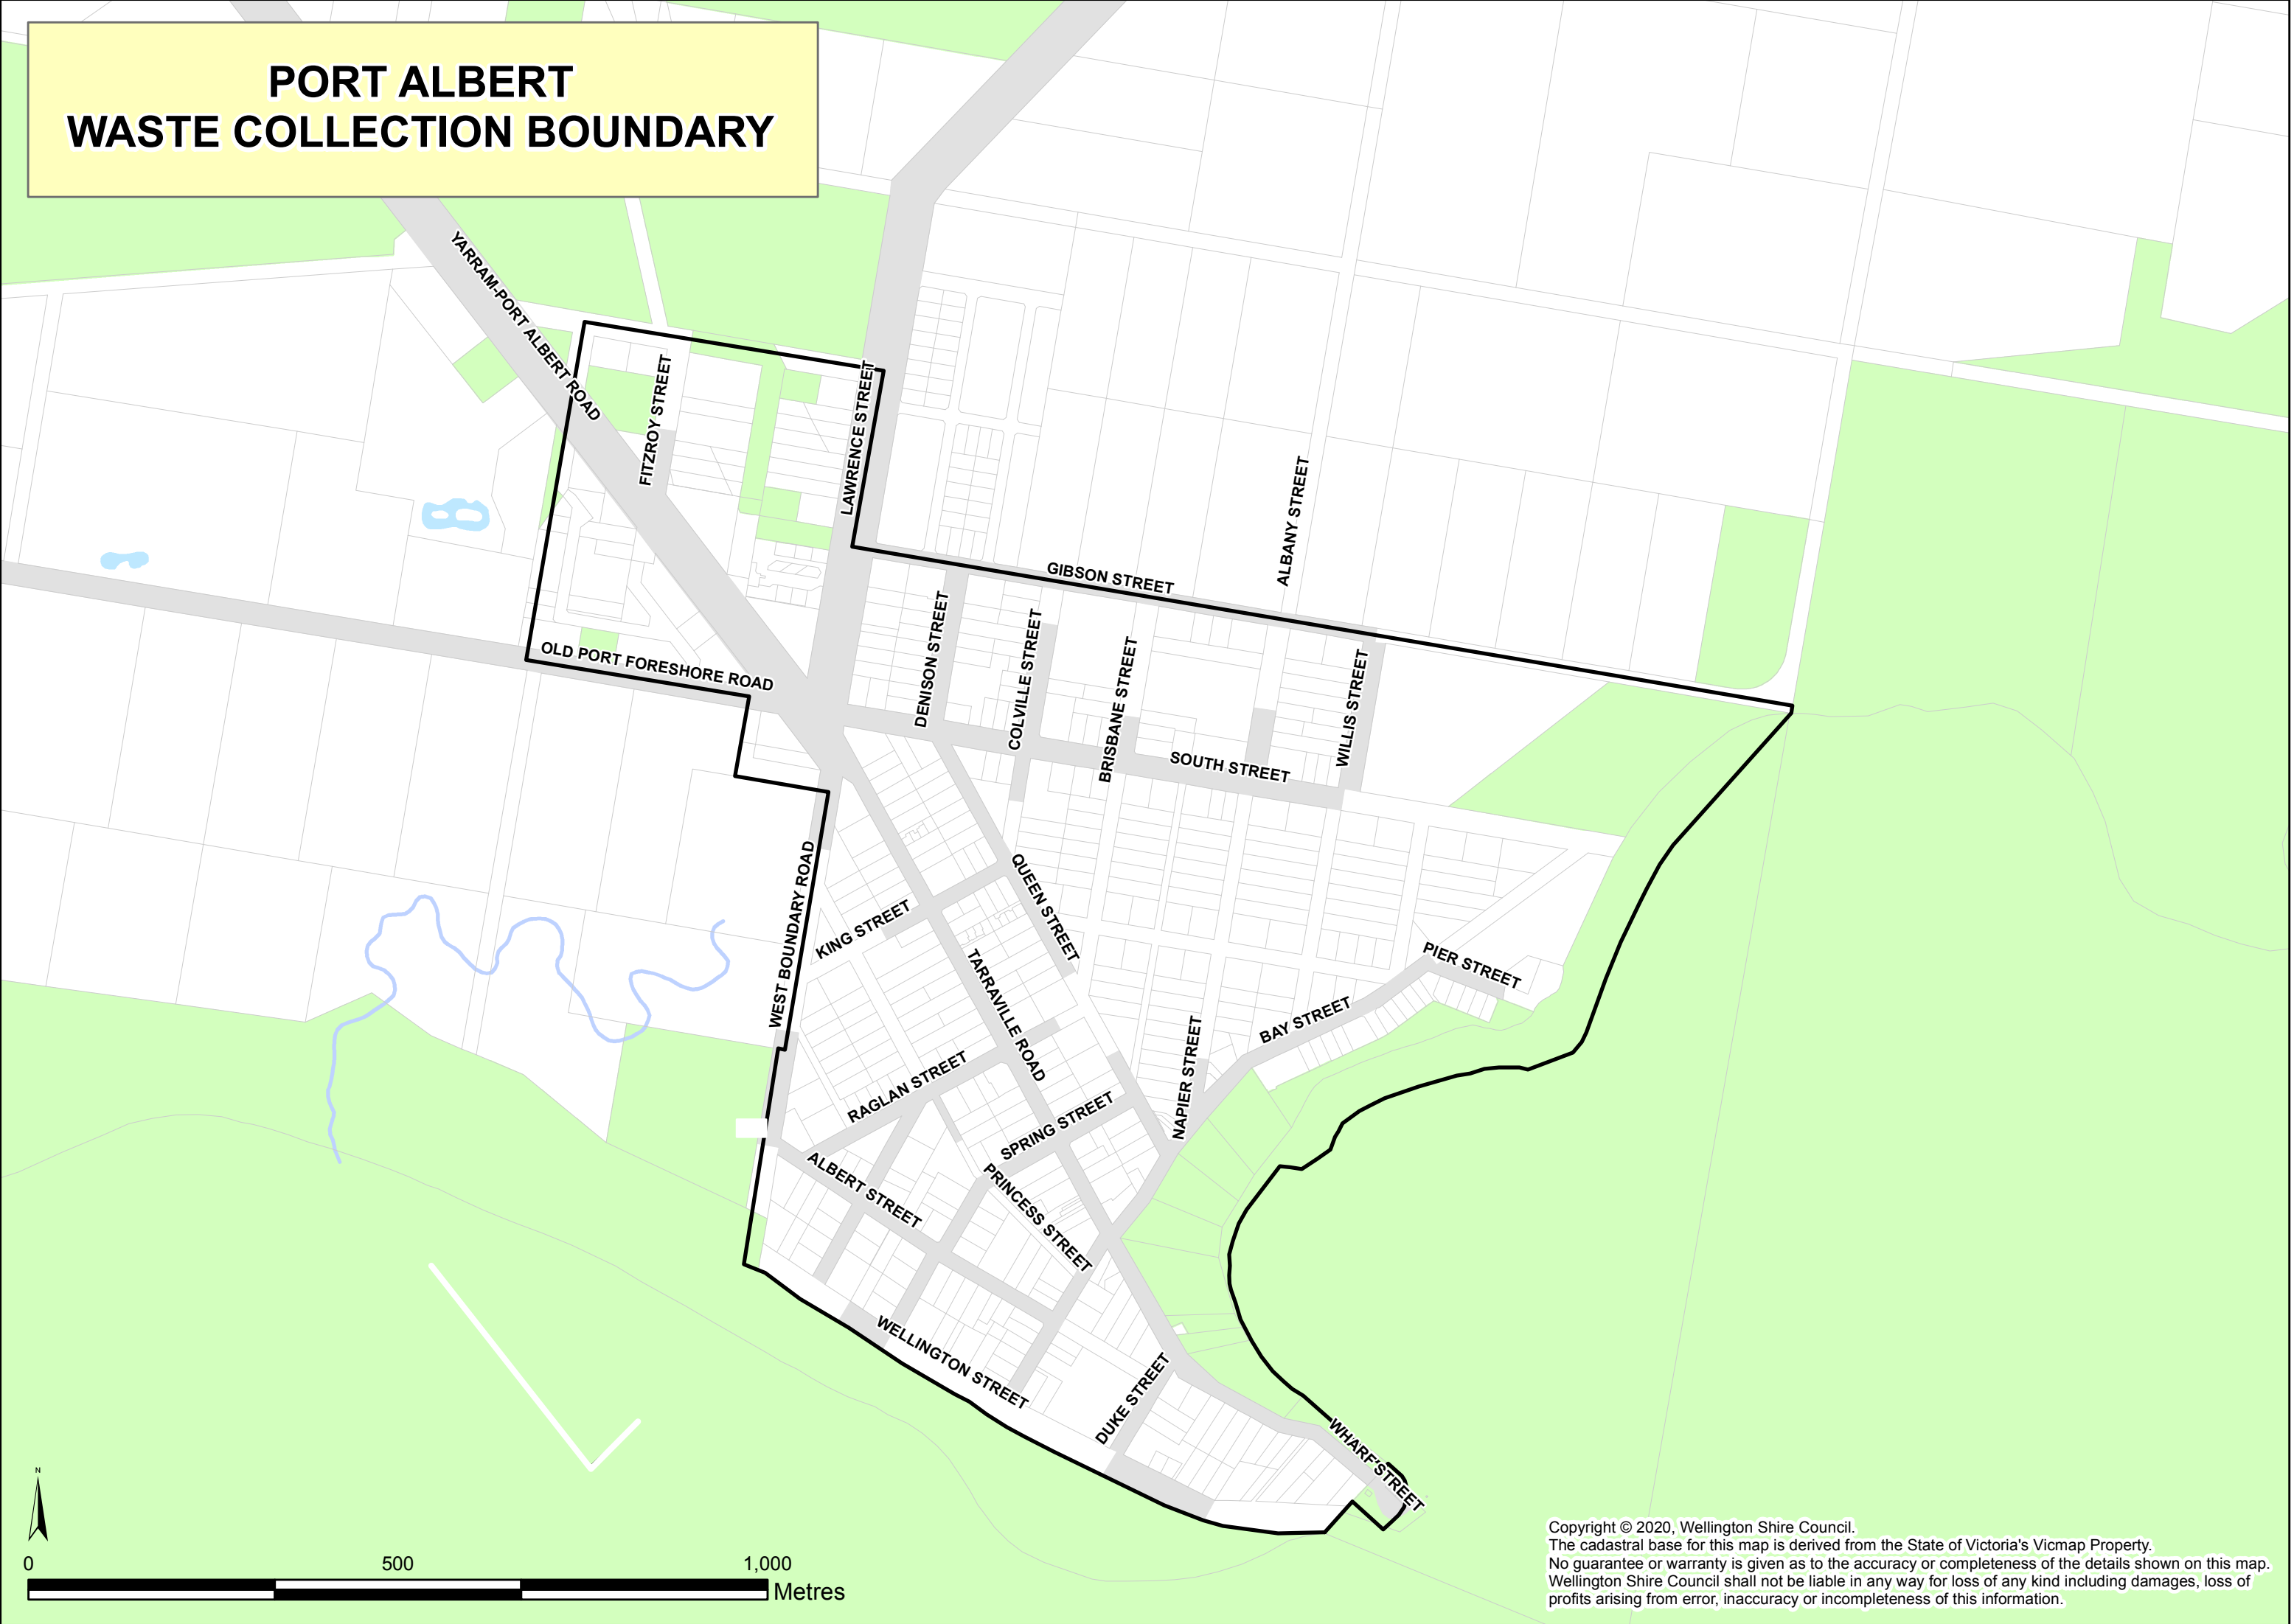

PORT ALBERT WASTE COLLECTION BOUNDARY

Copyright © 2020, Wellington Shire Council.
The cadastral base for this map is derived from the State of Victoria's Vicmap Property.
No guarantee or warranty is given as to the accuracy or completeness of the details shown on this map.
Wellington Shire Council shall not be liable in any way for loss of any kind including damages, loss of profits arising from error, inaccuracy or incompleteness of this information.