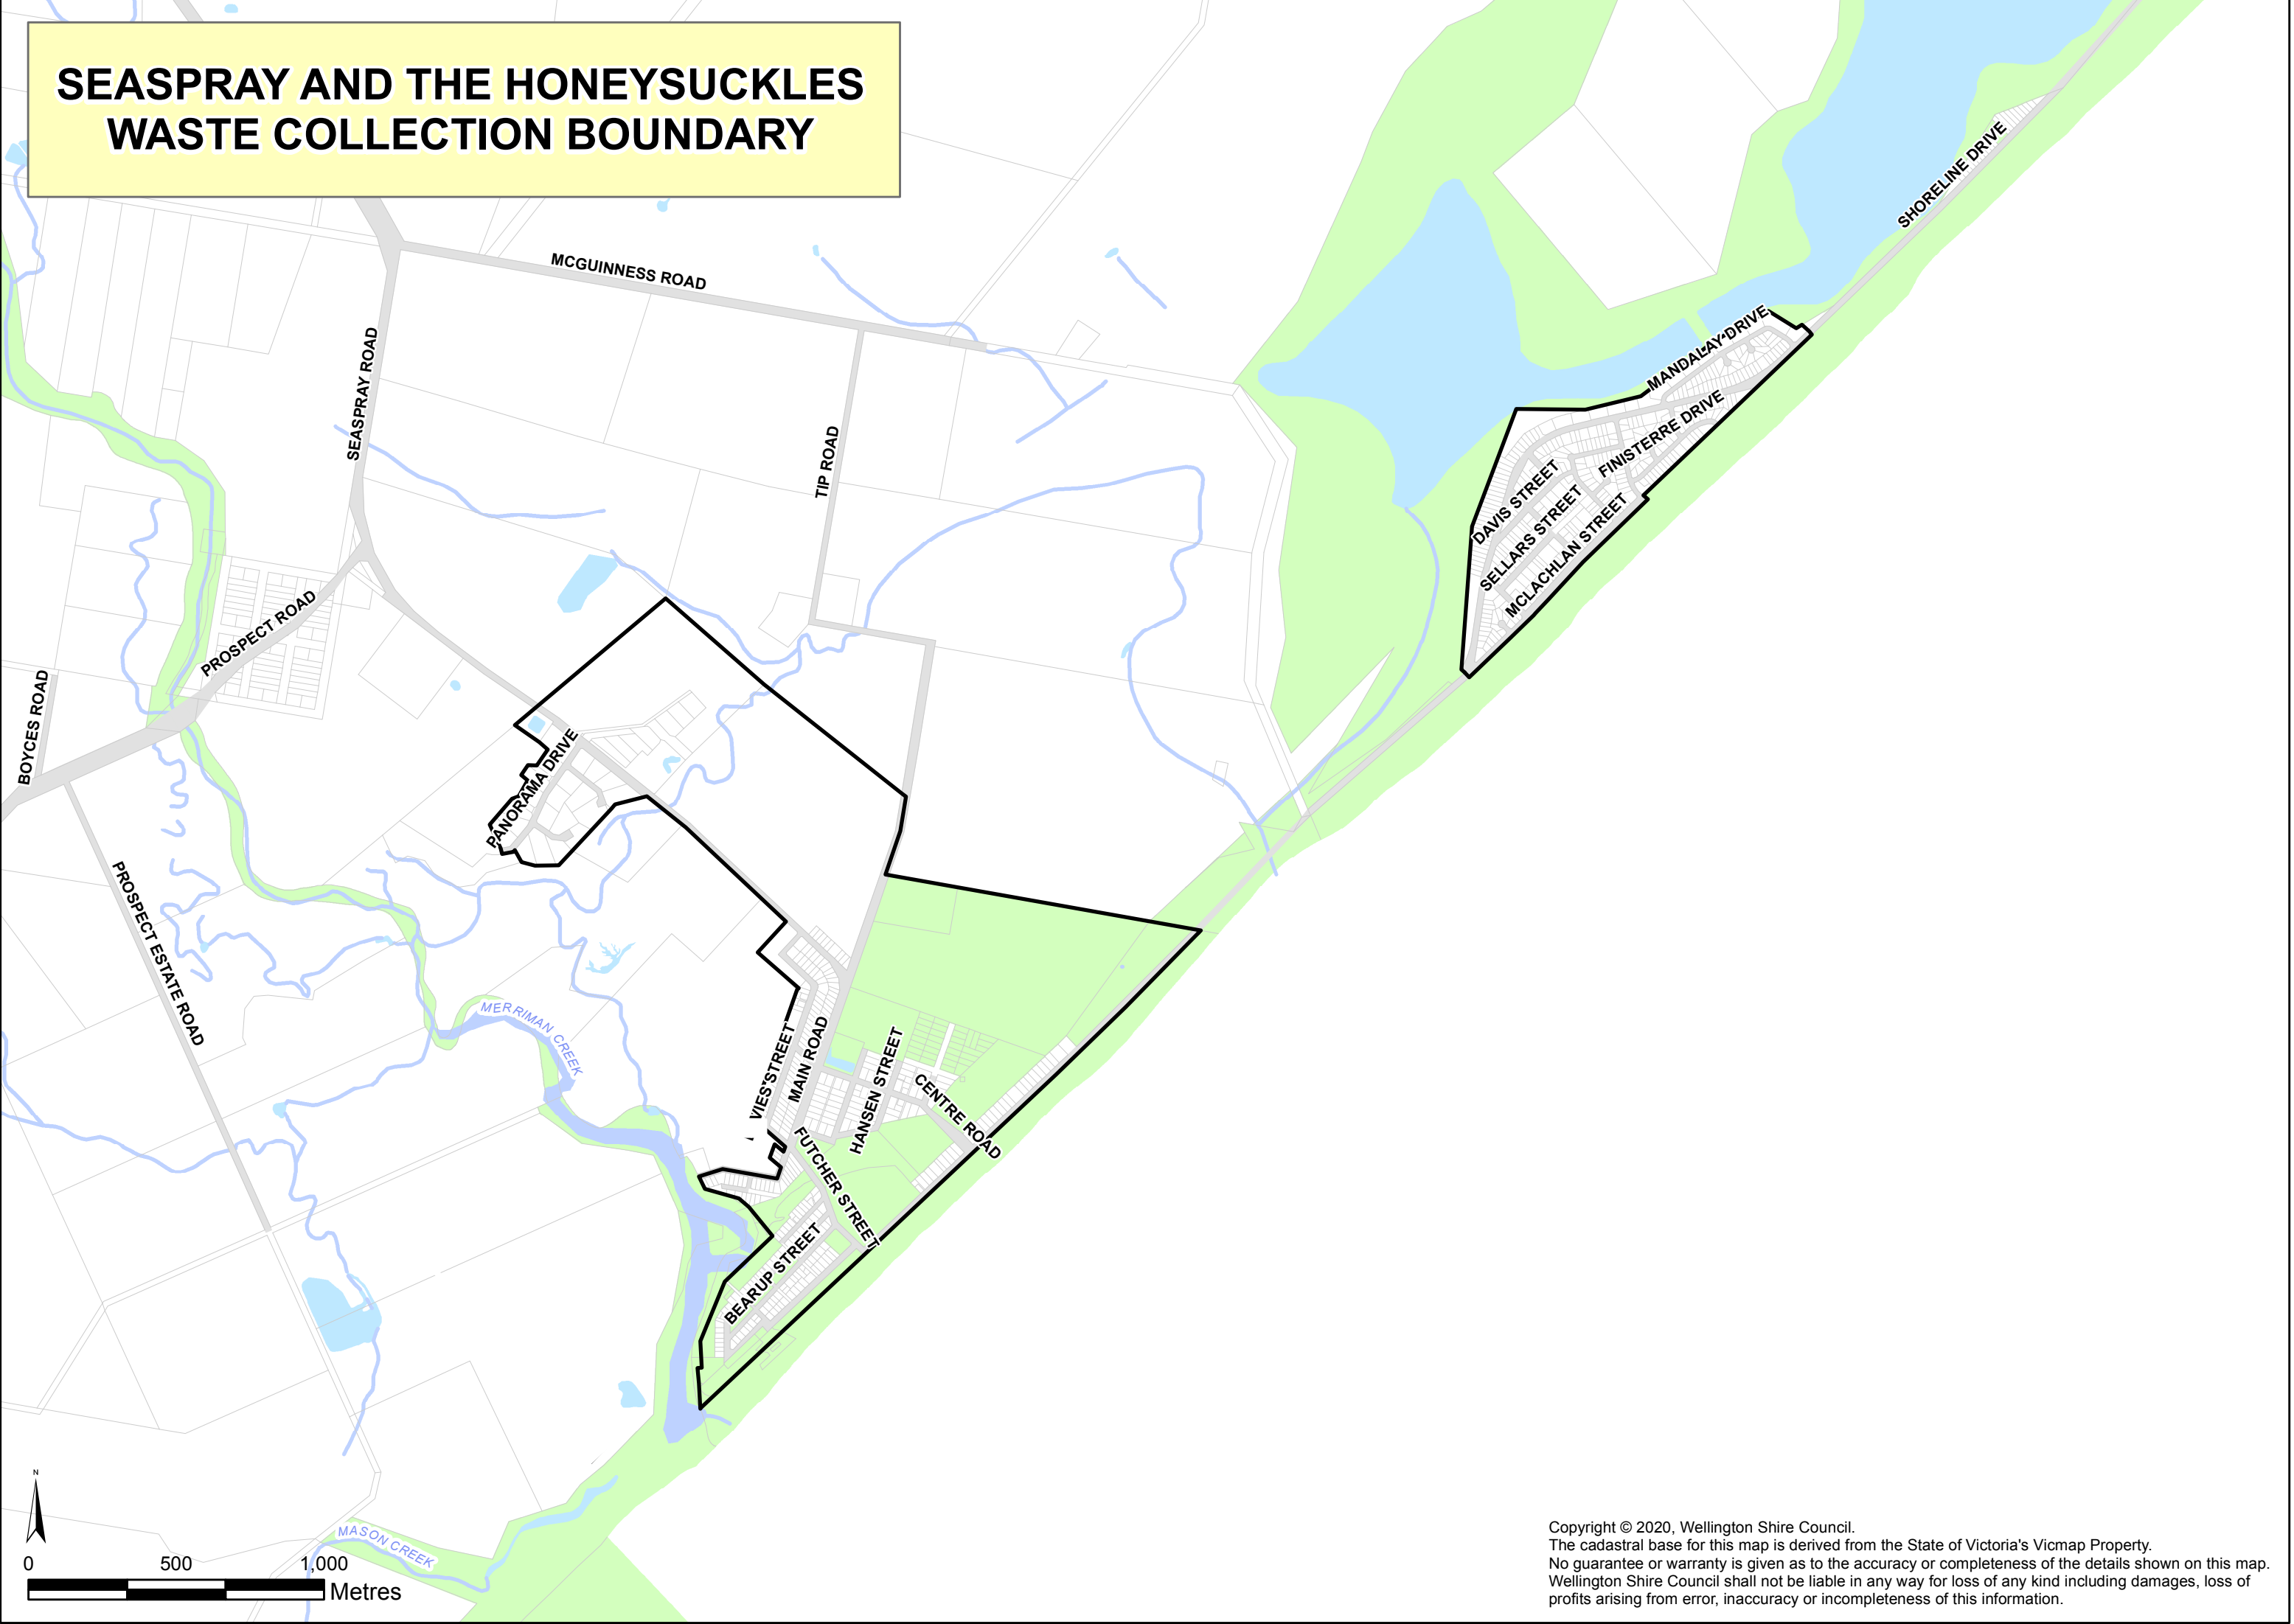

# SEASPRAY AND THE HONEYSUCKLES WASTE COLLECTION BOUNDARY

Copyright © 2020, Wellington Shire Council.  
The cadastral base for this map is derived from the State of Victoria's Vicmap Property.  
No guarantee or warranty is given as to the accuracy or completeness of the details shown on this map.  
Wellington Shire Council shall not be liable in any way for loss of any kind including damages, loss of profits arising from error, inaccuracy or incompleteness of this information.