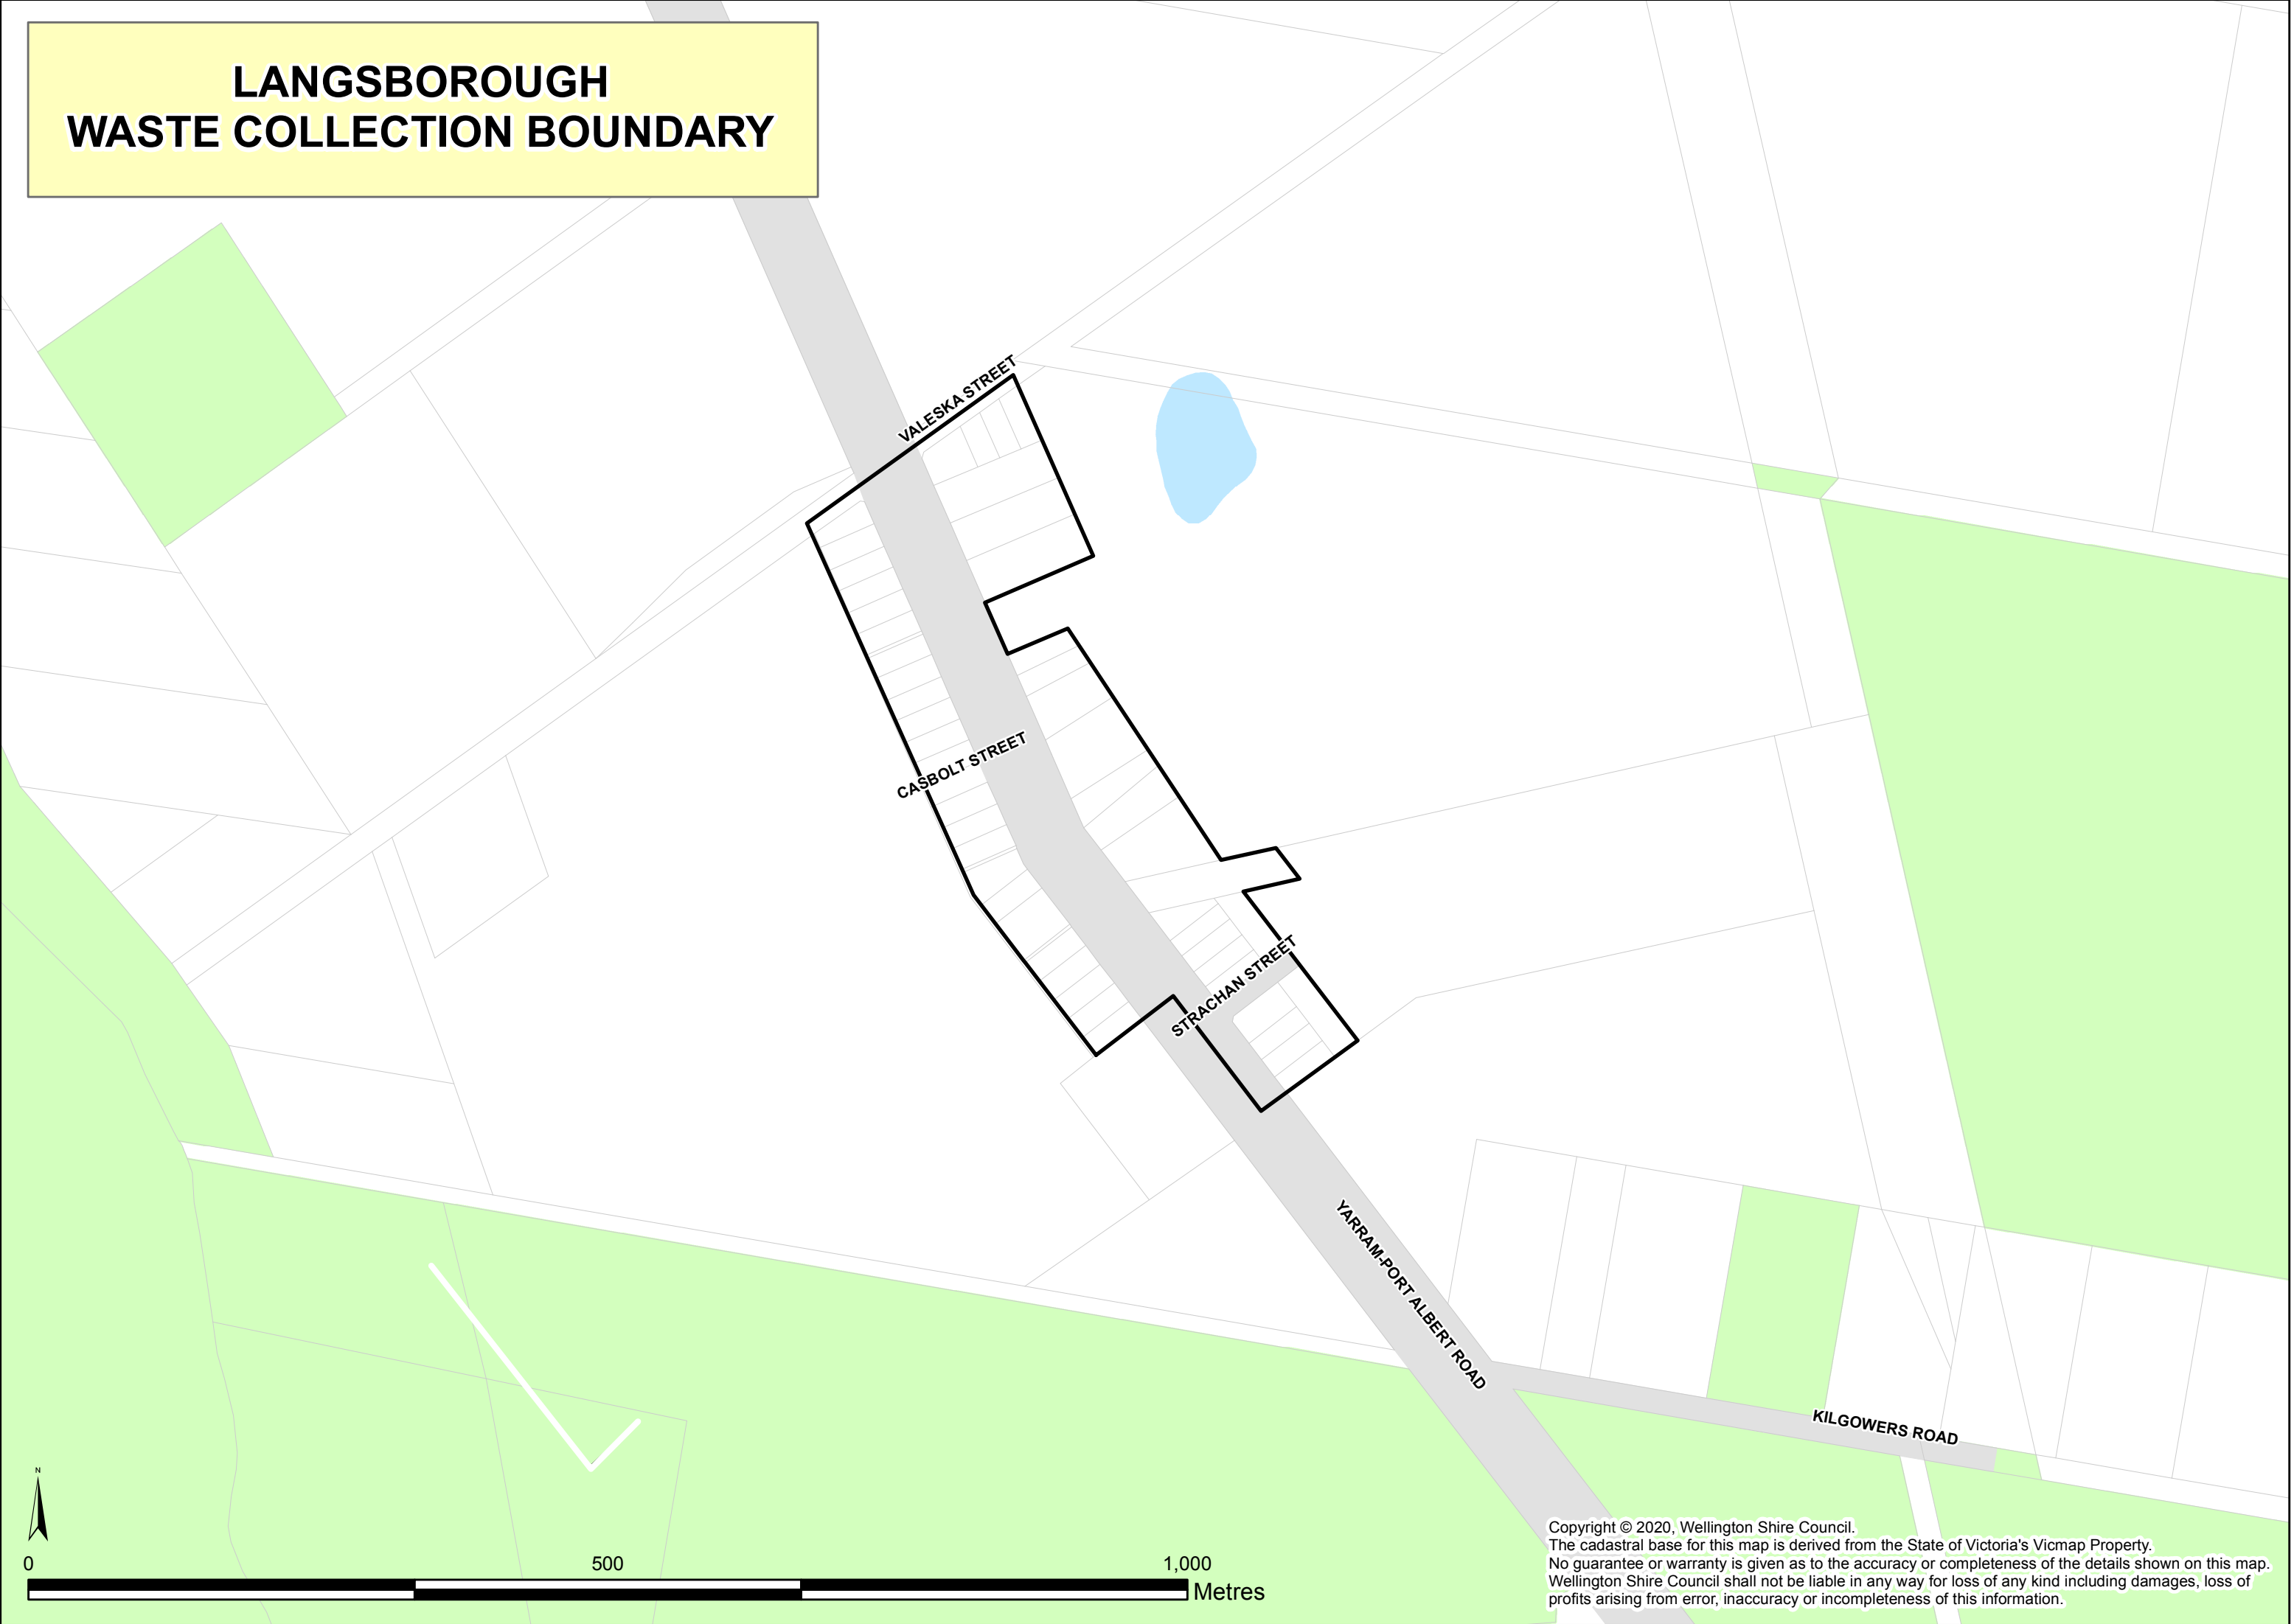

# LANGSBOROUGH WASTE COLLECTION BOUNDARY

Copyright © 2020, Wellington Shire Council.  
The cadastral base for this map is derived from the State of Victoria's Vicmap Property.  
No guarantee or warranty is given as to the accuracy or completeness of the details shown on this map.  
Wellington Shire Council shall not be liable in any way for loss of any kind including damages, loss of profits arising from error, inaccuracy or incompleteness of this information.