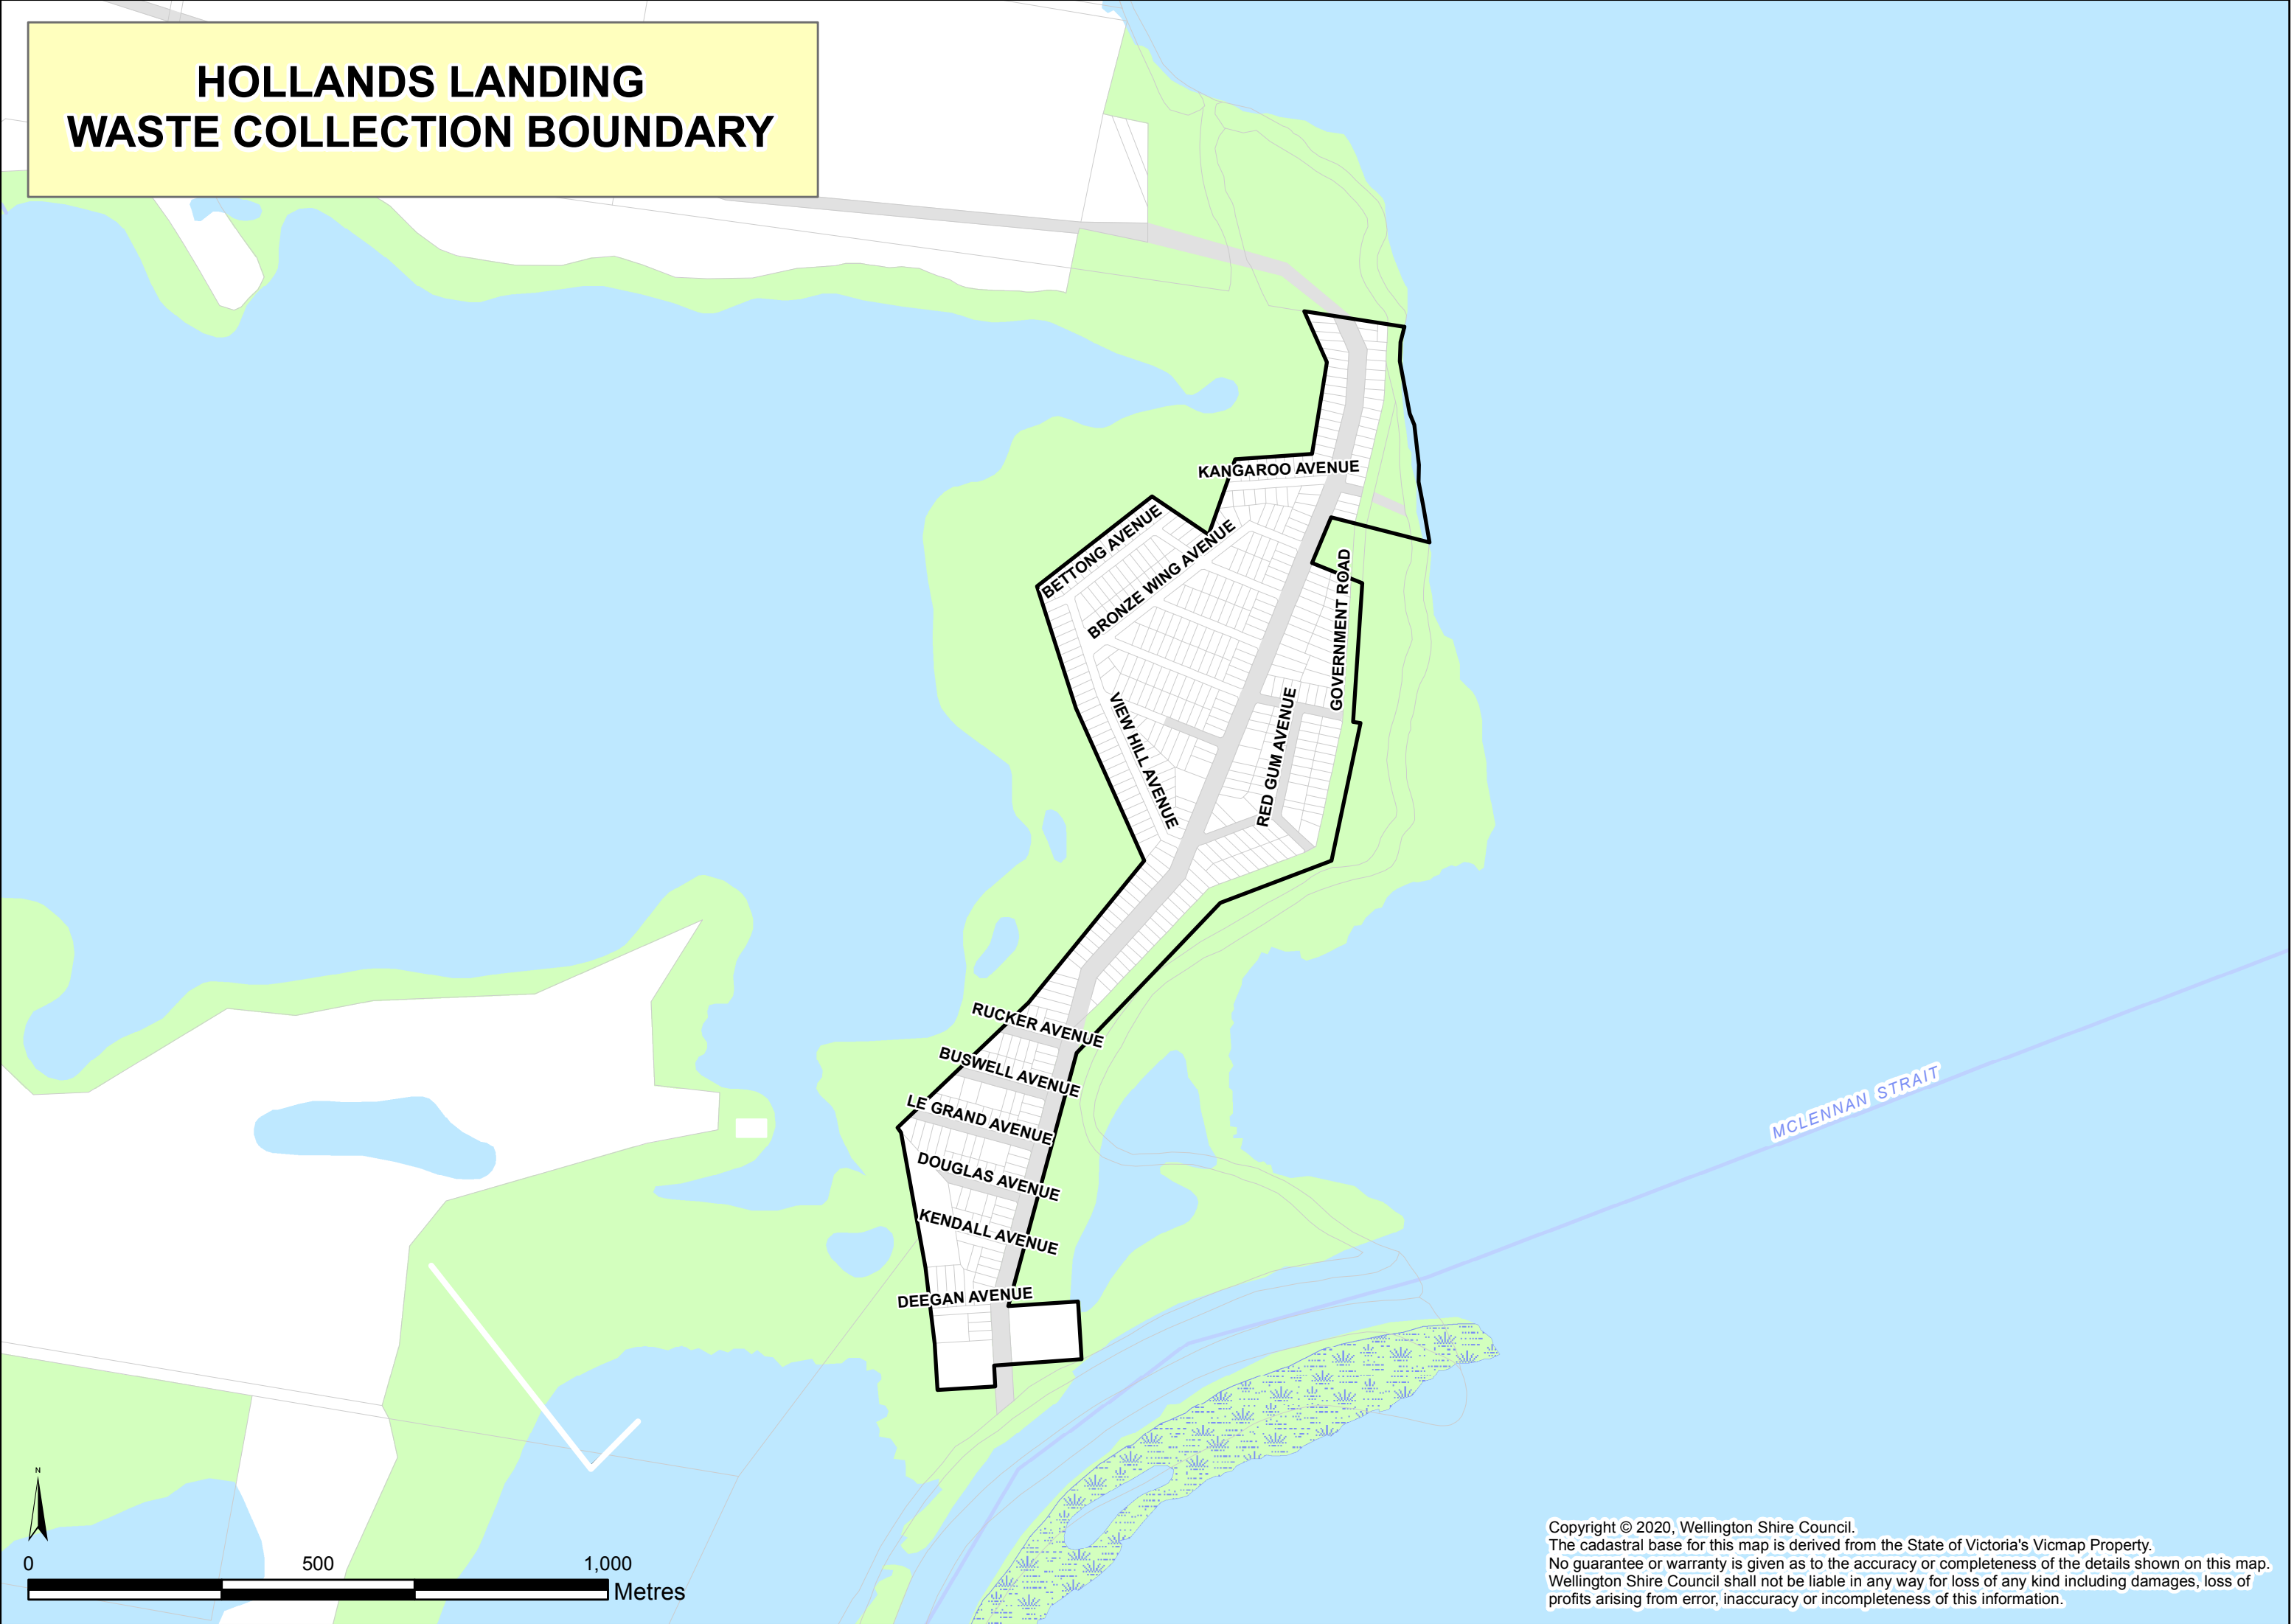

HOLLANDS LANDING WASTE COLLECTION BOUNDARY

Copyright © 2020, Wellington Shire Council.
The cadastral base for this map is derived from the State of Victoria's Vicmap Property.
No guarantee or warranty is given as to the accuracy or completeness of the details shown on this map.
Wellington Shire Council shall not be liable in any way for loss of any kind including damages, loss of profits arising from error, inaccuracy or incompleteness of this information.