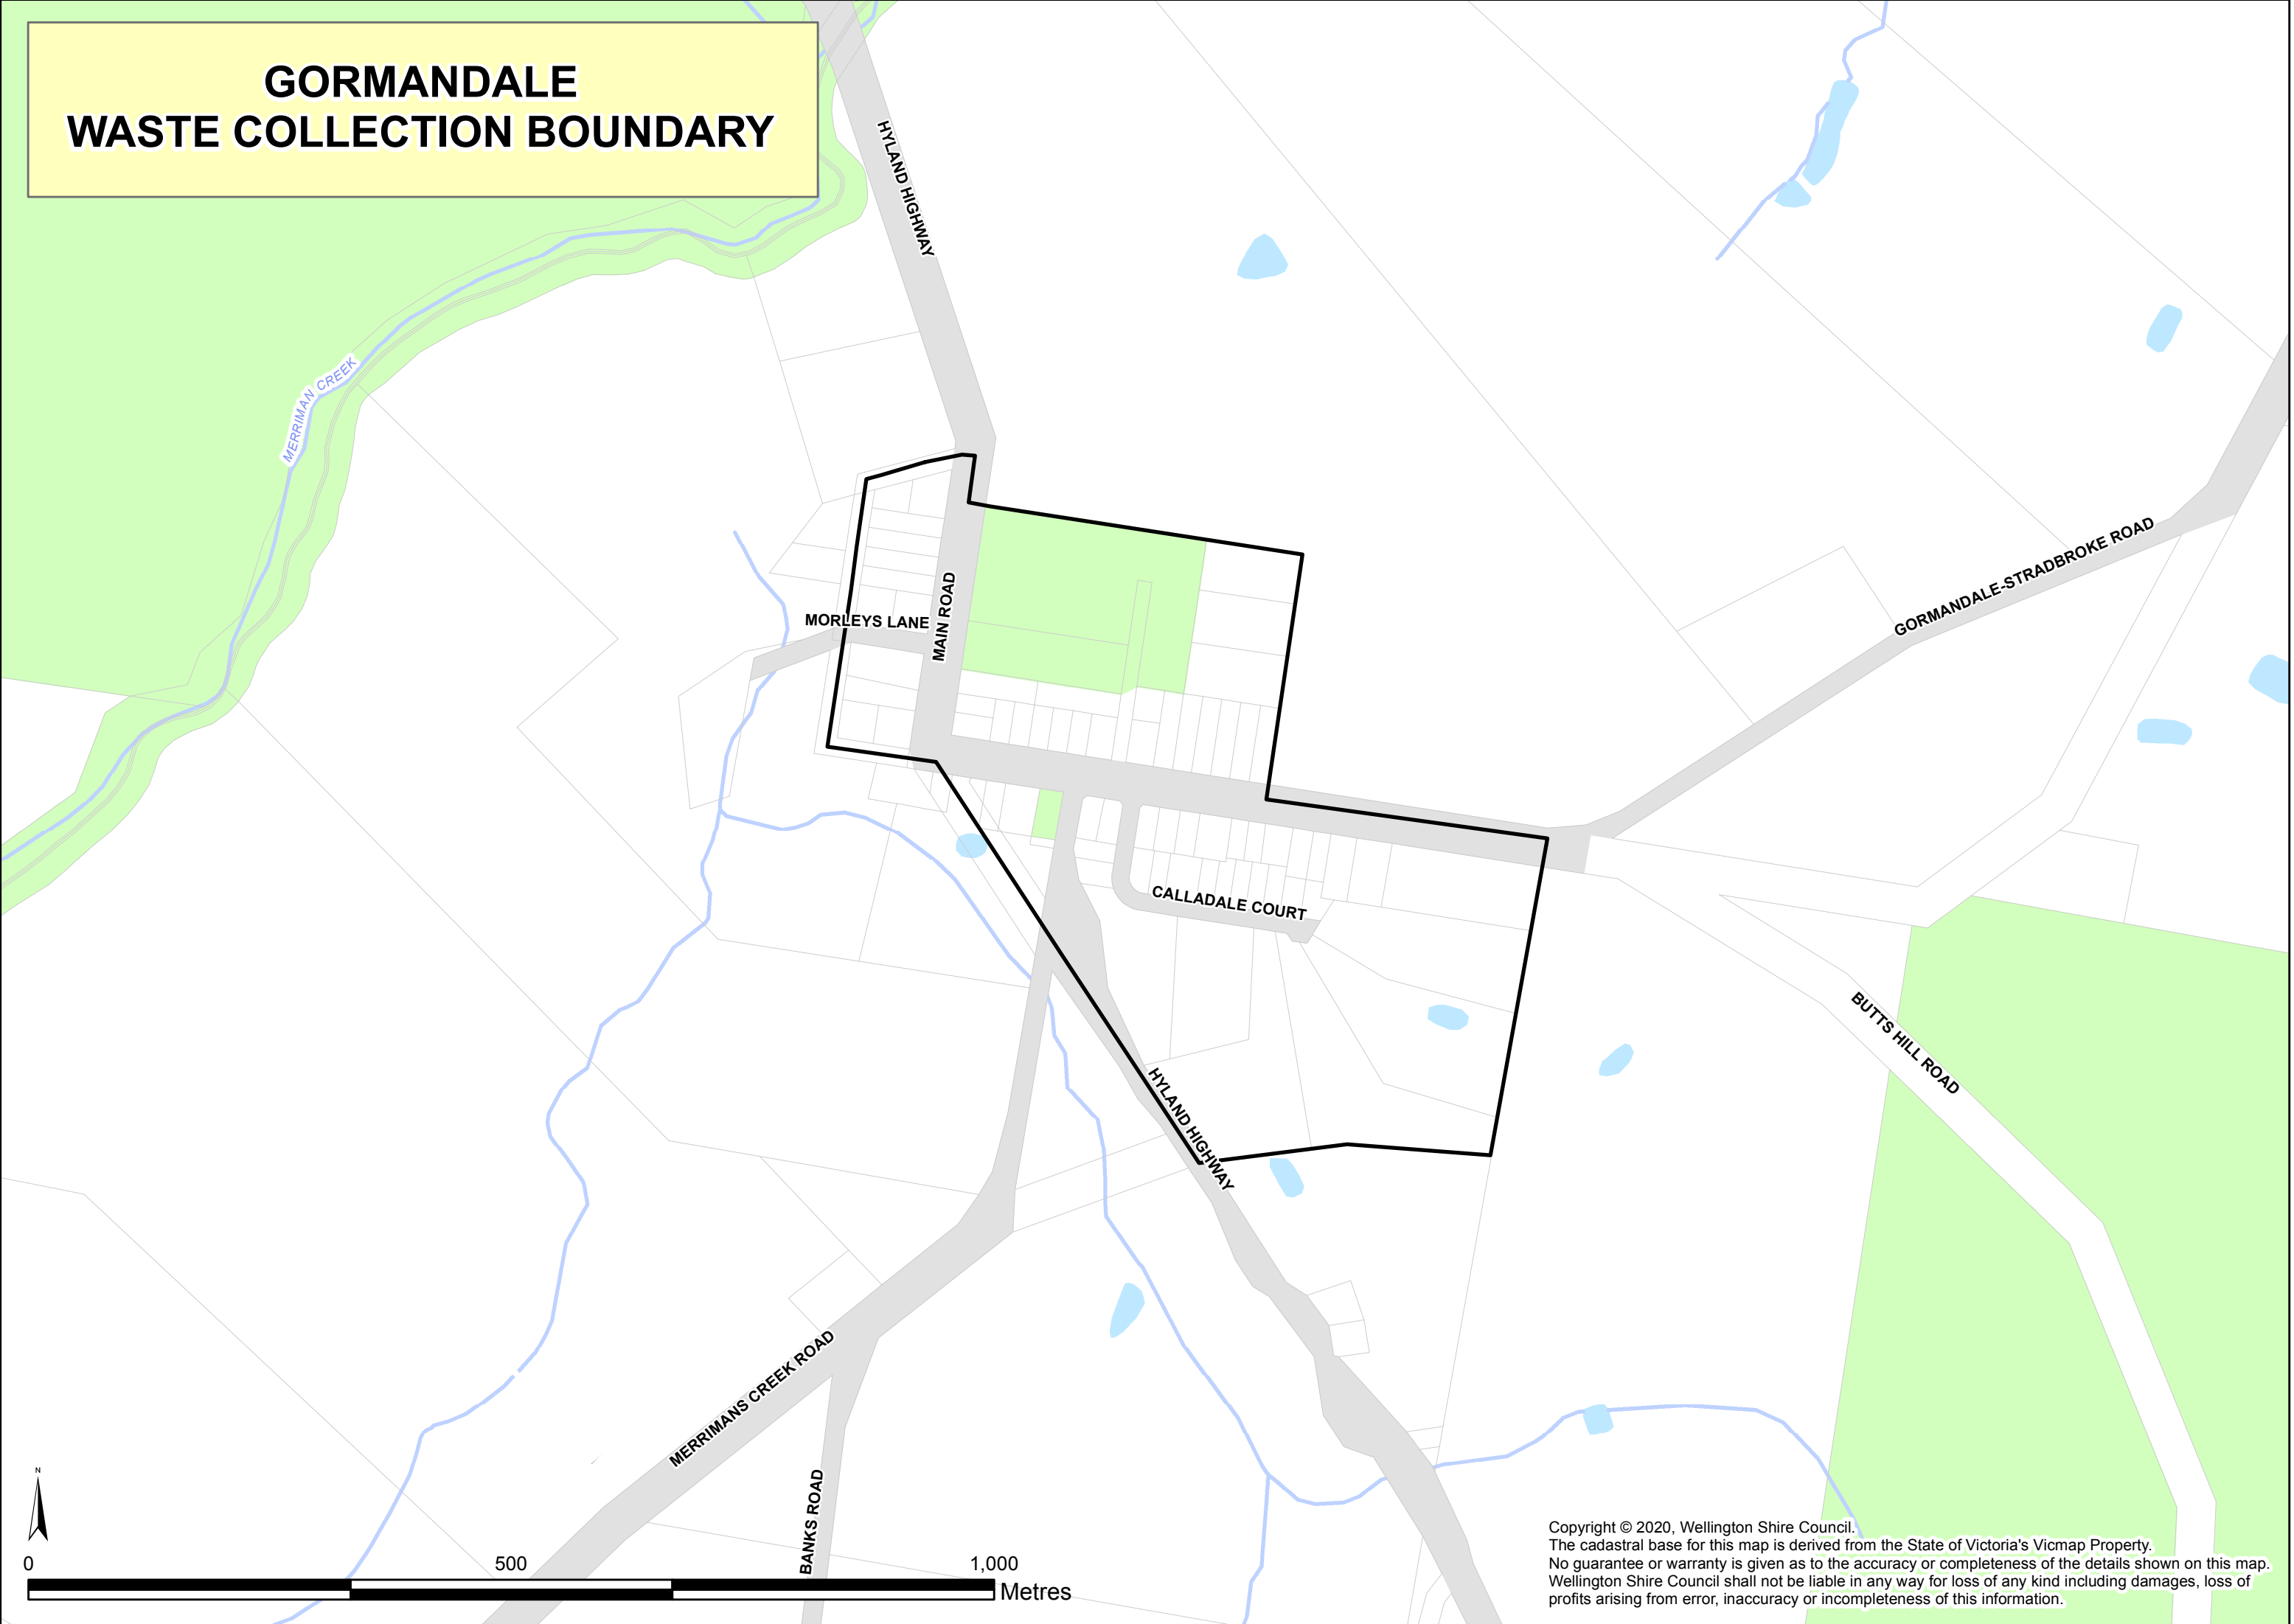

# GORMANDALE WASTE COLLECTION BOUNDARY

Copyright © 2020, Wellington Shire Council.  
The cadastral base for this map is derived from the State of Victoria's Vicmap Property.  
No guarantee or warranty is given as to the accuracy or completeness of the details shown on this map.  
Wellington Shire Council shall not be liable in any way for loss of any kind including damages, loss of profits arising from error, inaccuracy or incompleteness of this information.