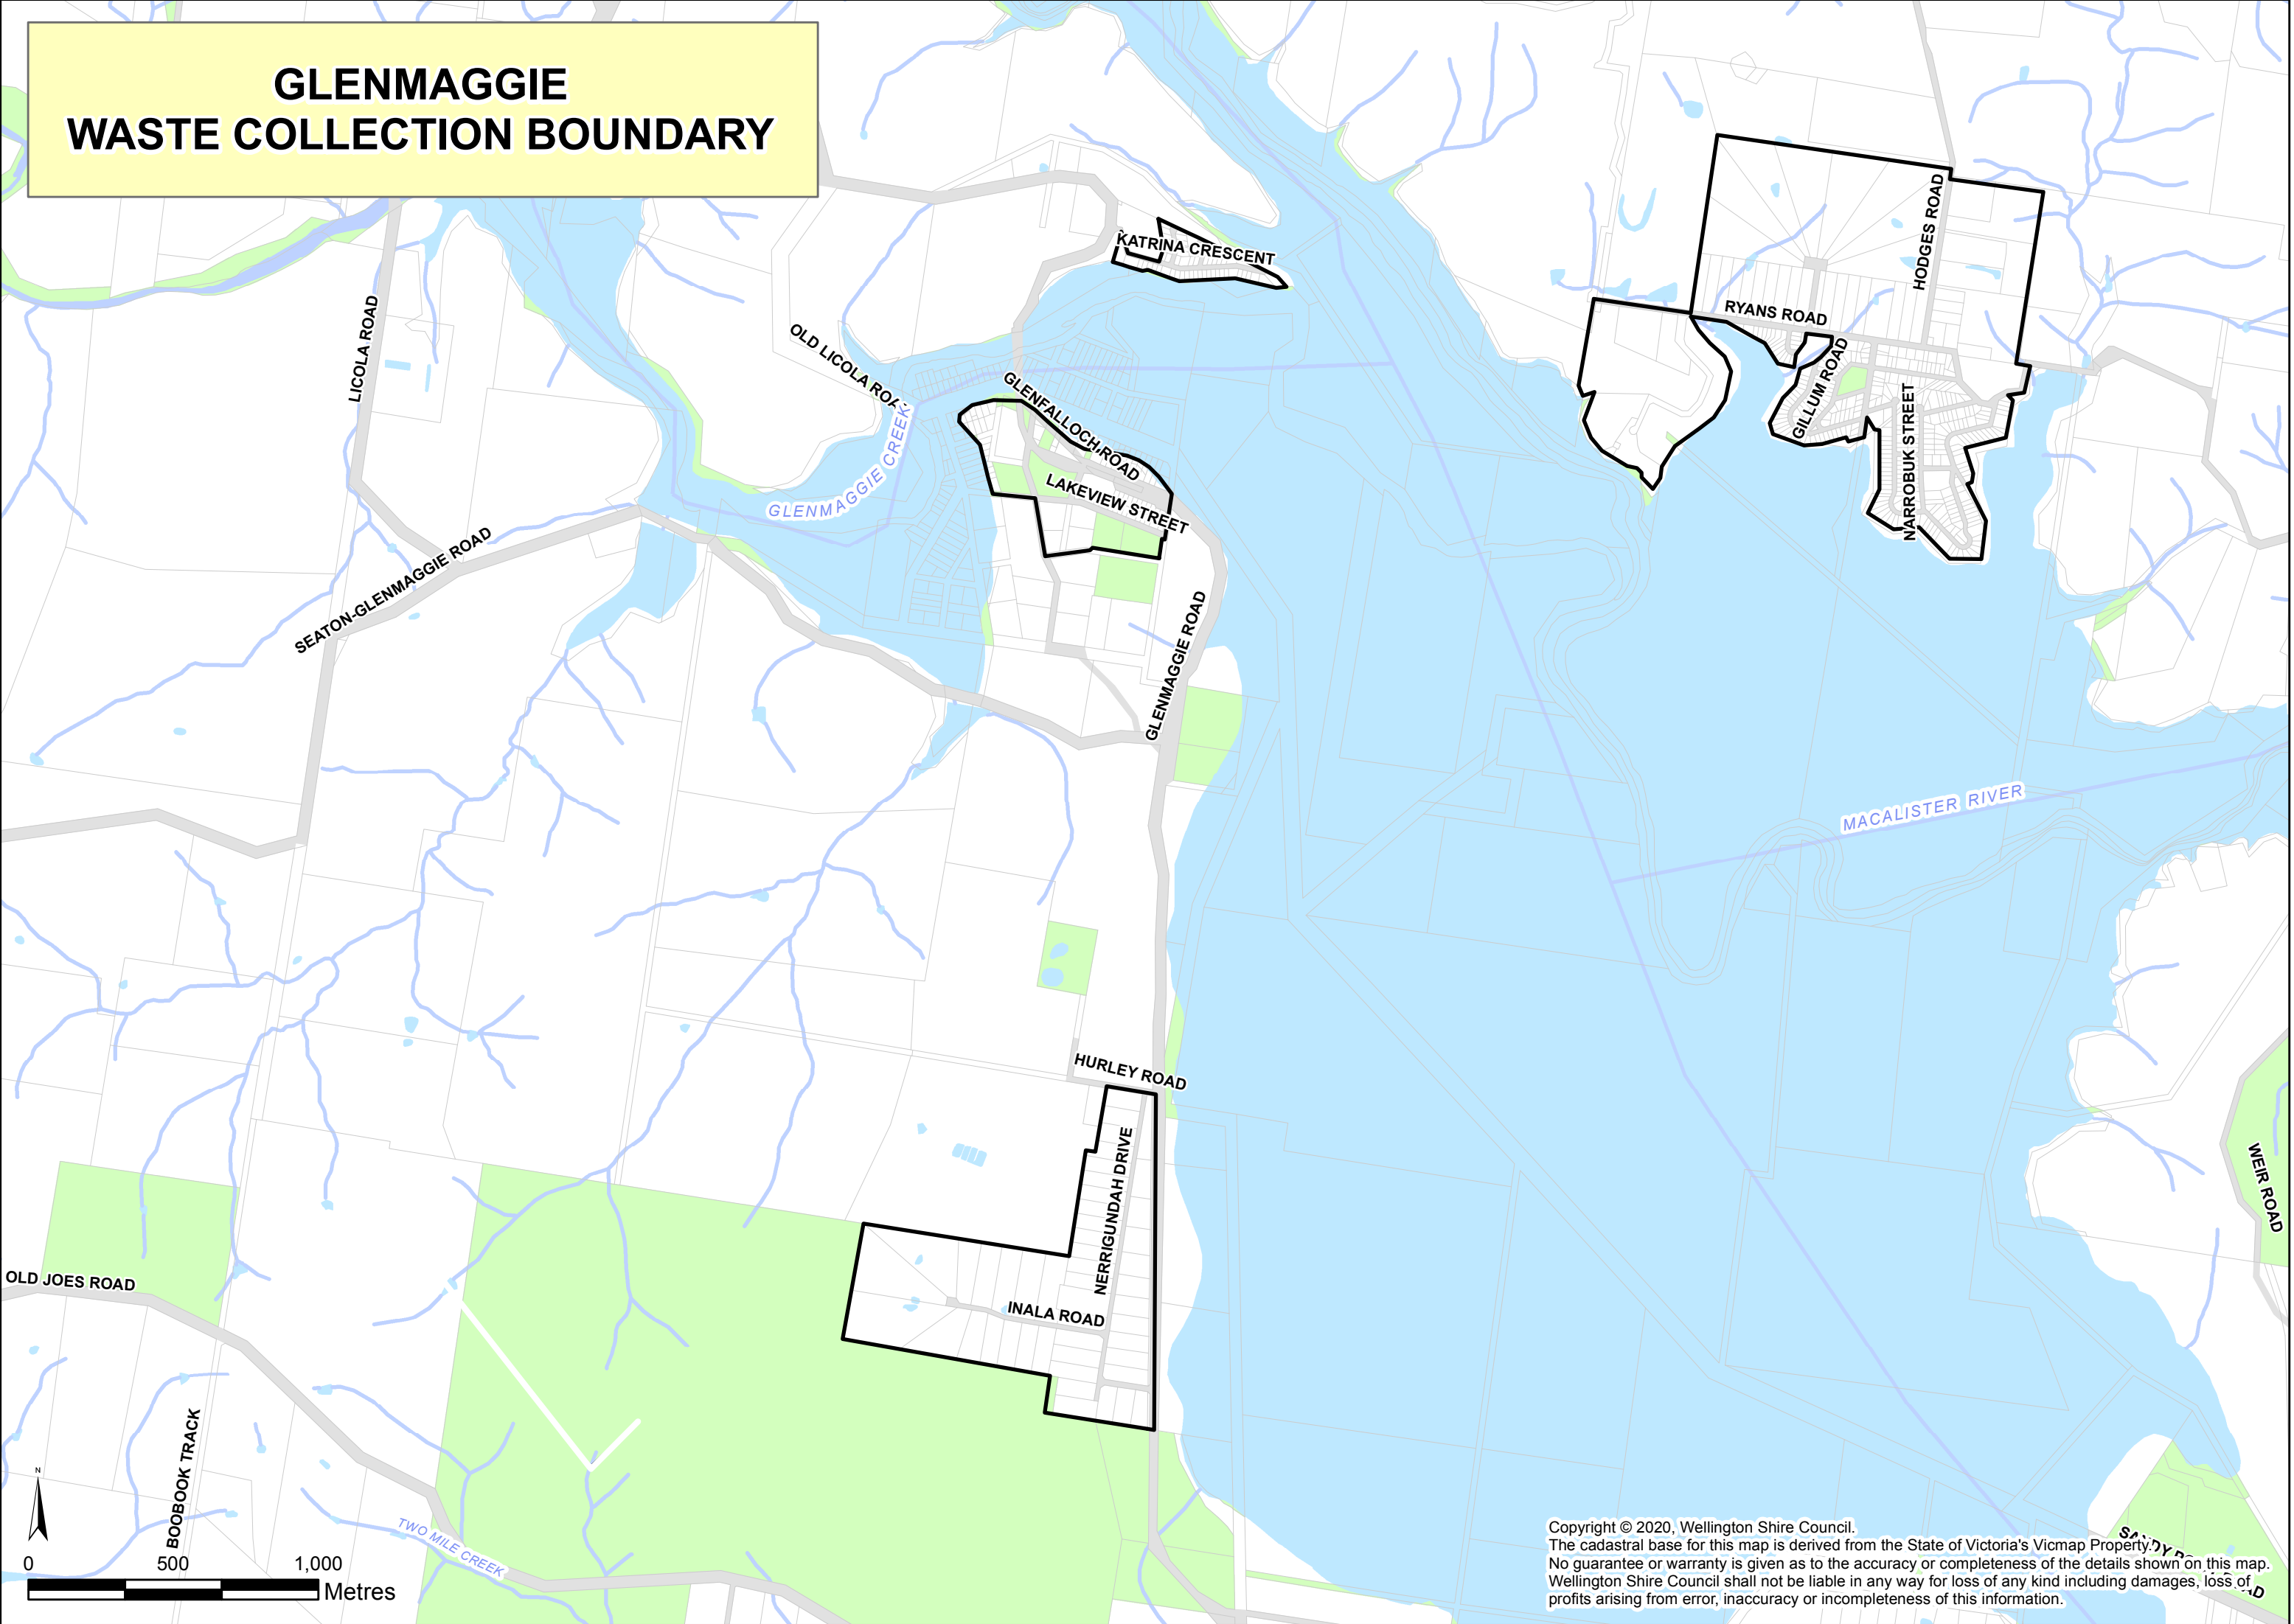

GLENMAGGIE WASTE COLLECTION BOUNDARY

Copyright © 2020, Wellington Shire Council.
The cadastral base for this map is derived from the State of Victoria's Vicmap Property.
No guarantee or warranty is given as to the accuracy or completeness of the details shown on this map.
Wellington Shire Council shall not be liable in any way for loss of any kind including damages, loss of profits arising from error, inaccuracy or incompleteness of this information.