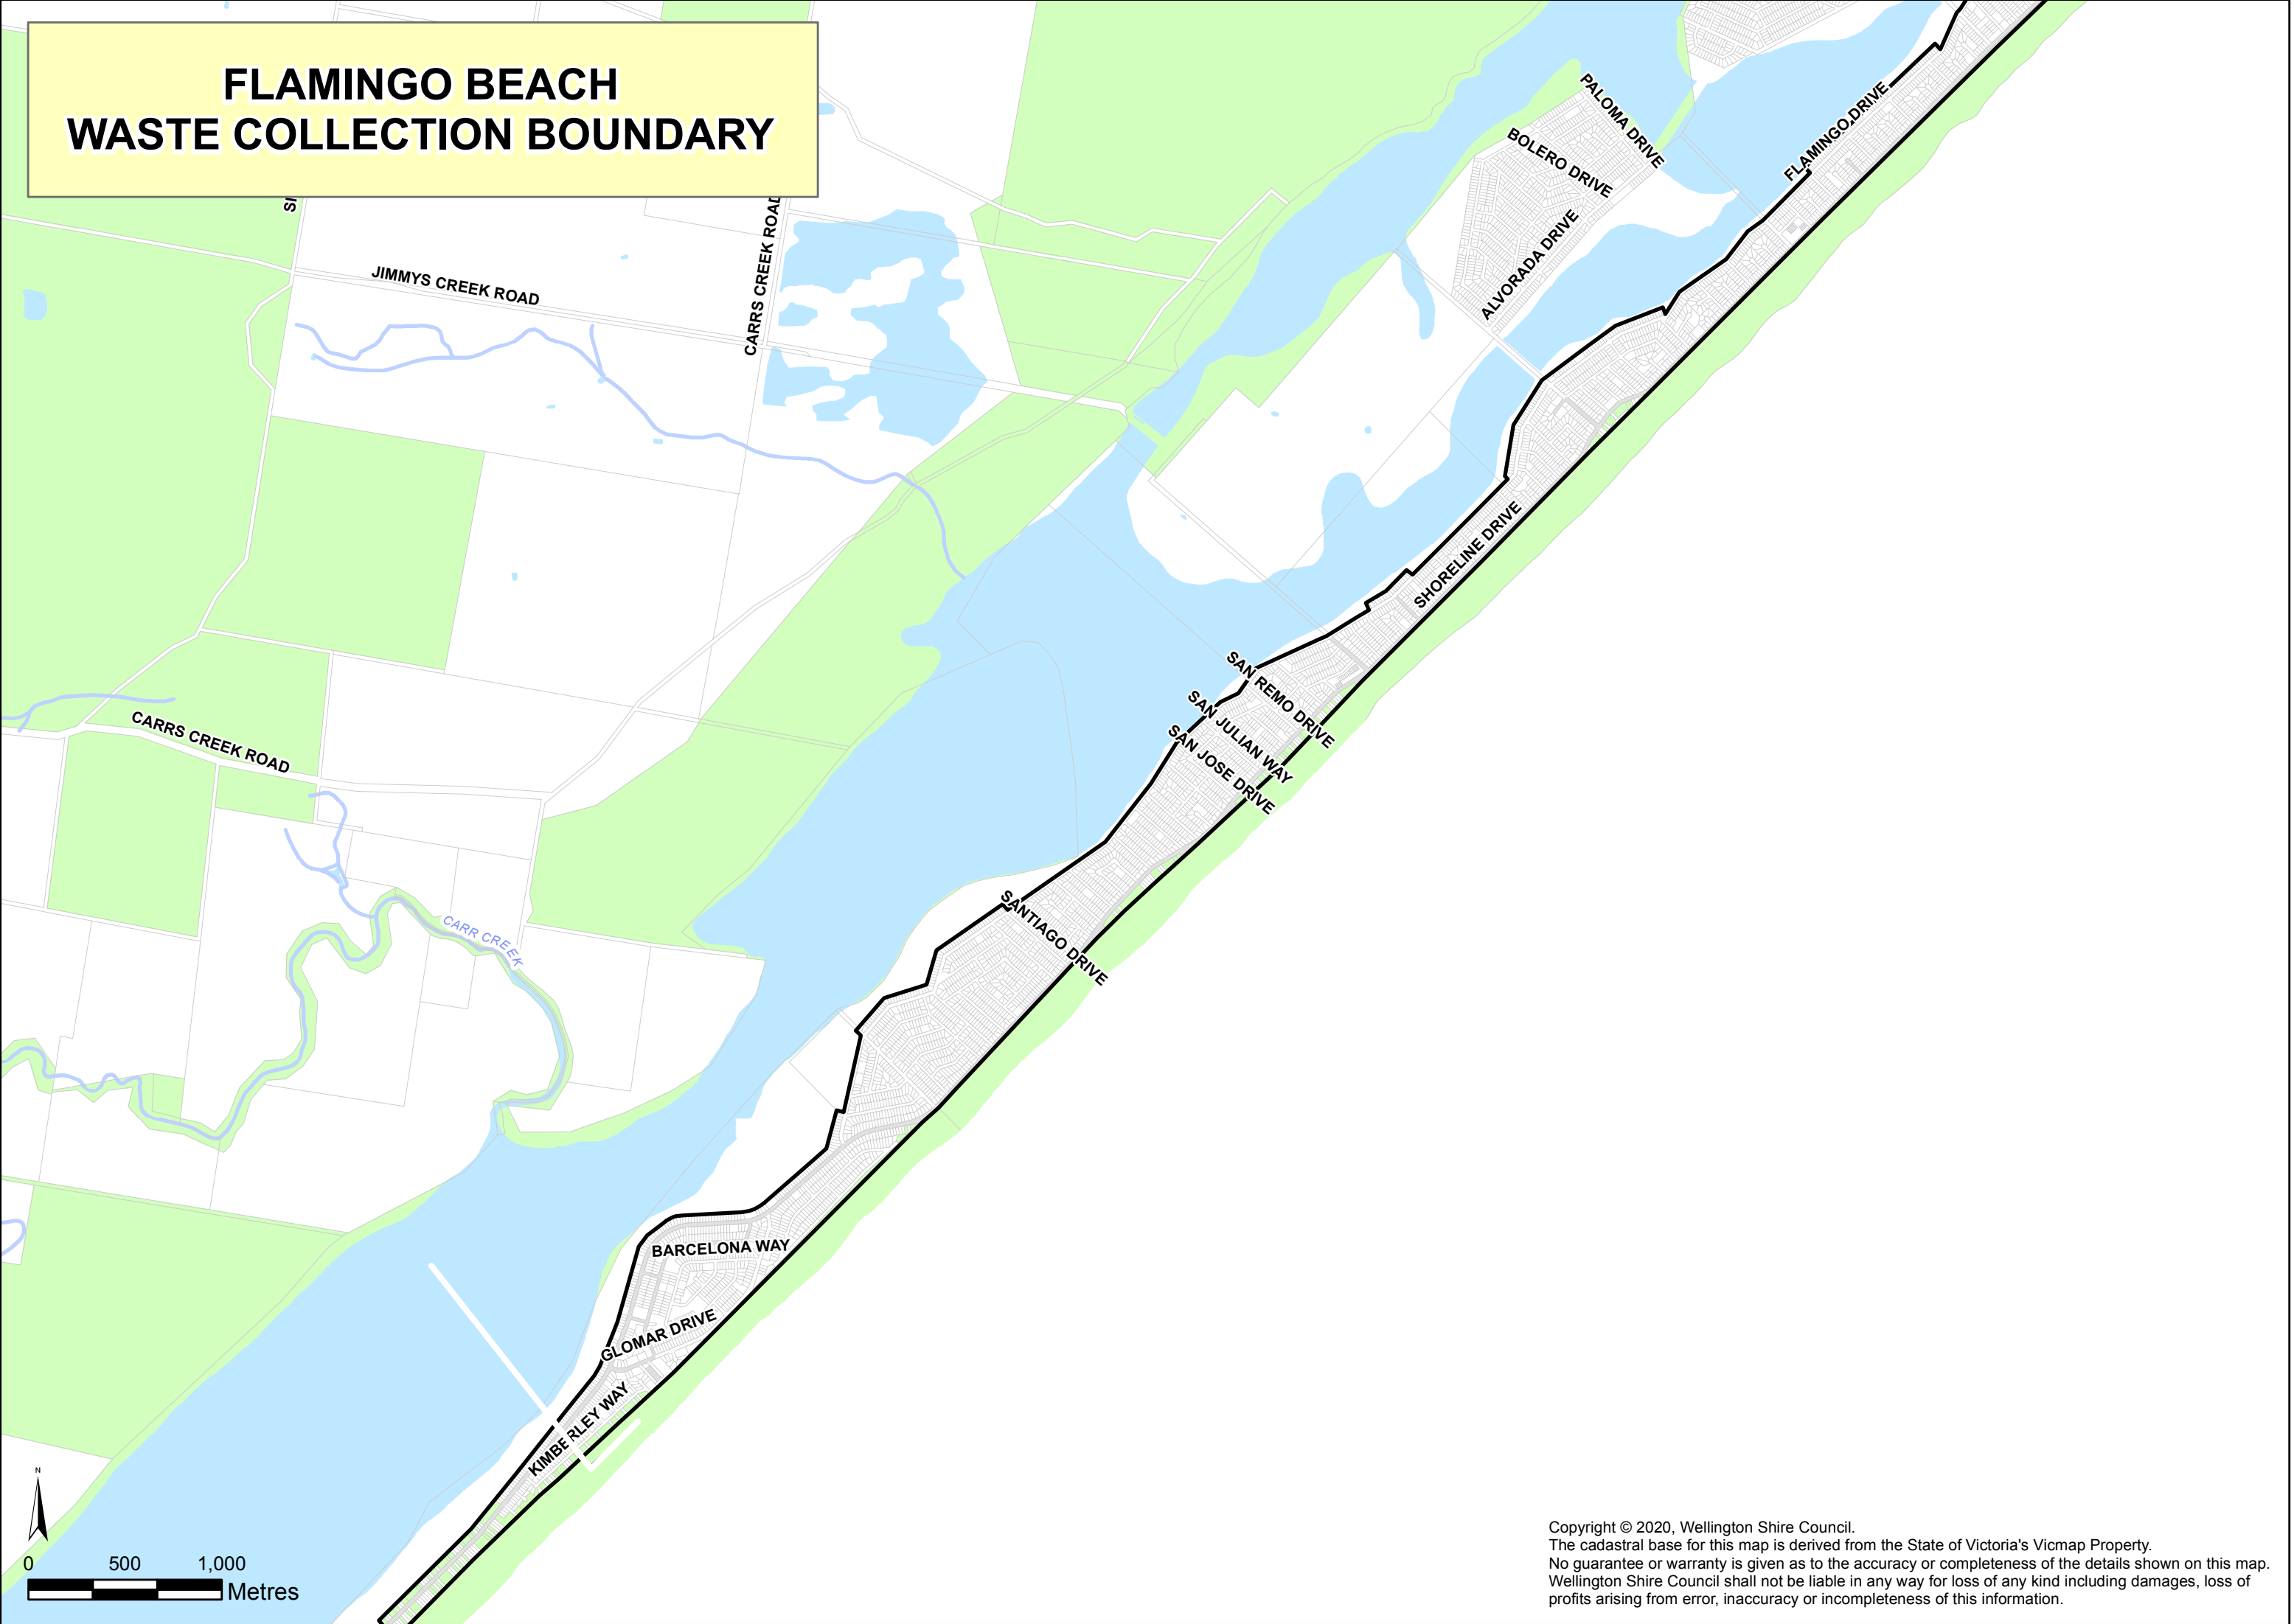

FLAMINGO BEACH WASTE COLLECTION BOUNDARY

Copyright © 2020, Wellington Shire Council.
The cadastral base for this map is derived from the State of Victoria's Vicmap Property.
No guarantee or warranty is given as to the accuracy or completeness of the details shown on this map.
Wellington Shire Council shall not be liable in any way for loss of any kind including damages, loss of profits arising from error, inaccuracy or incompleteness of this information.