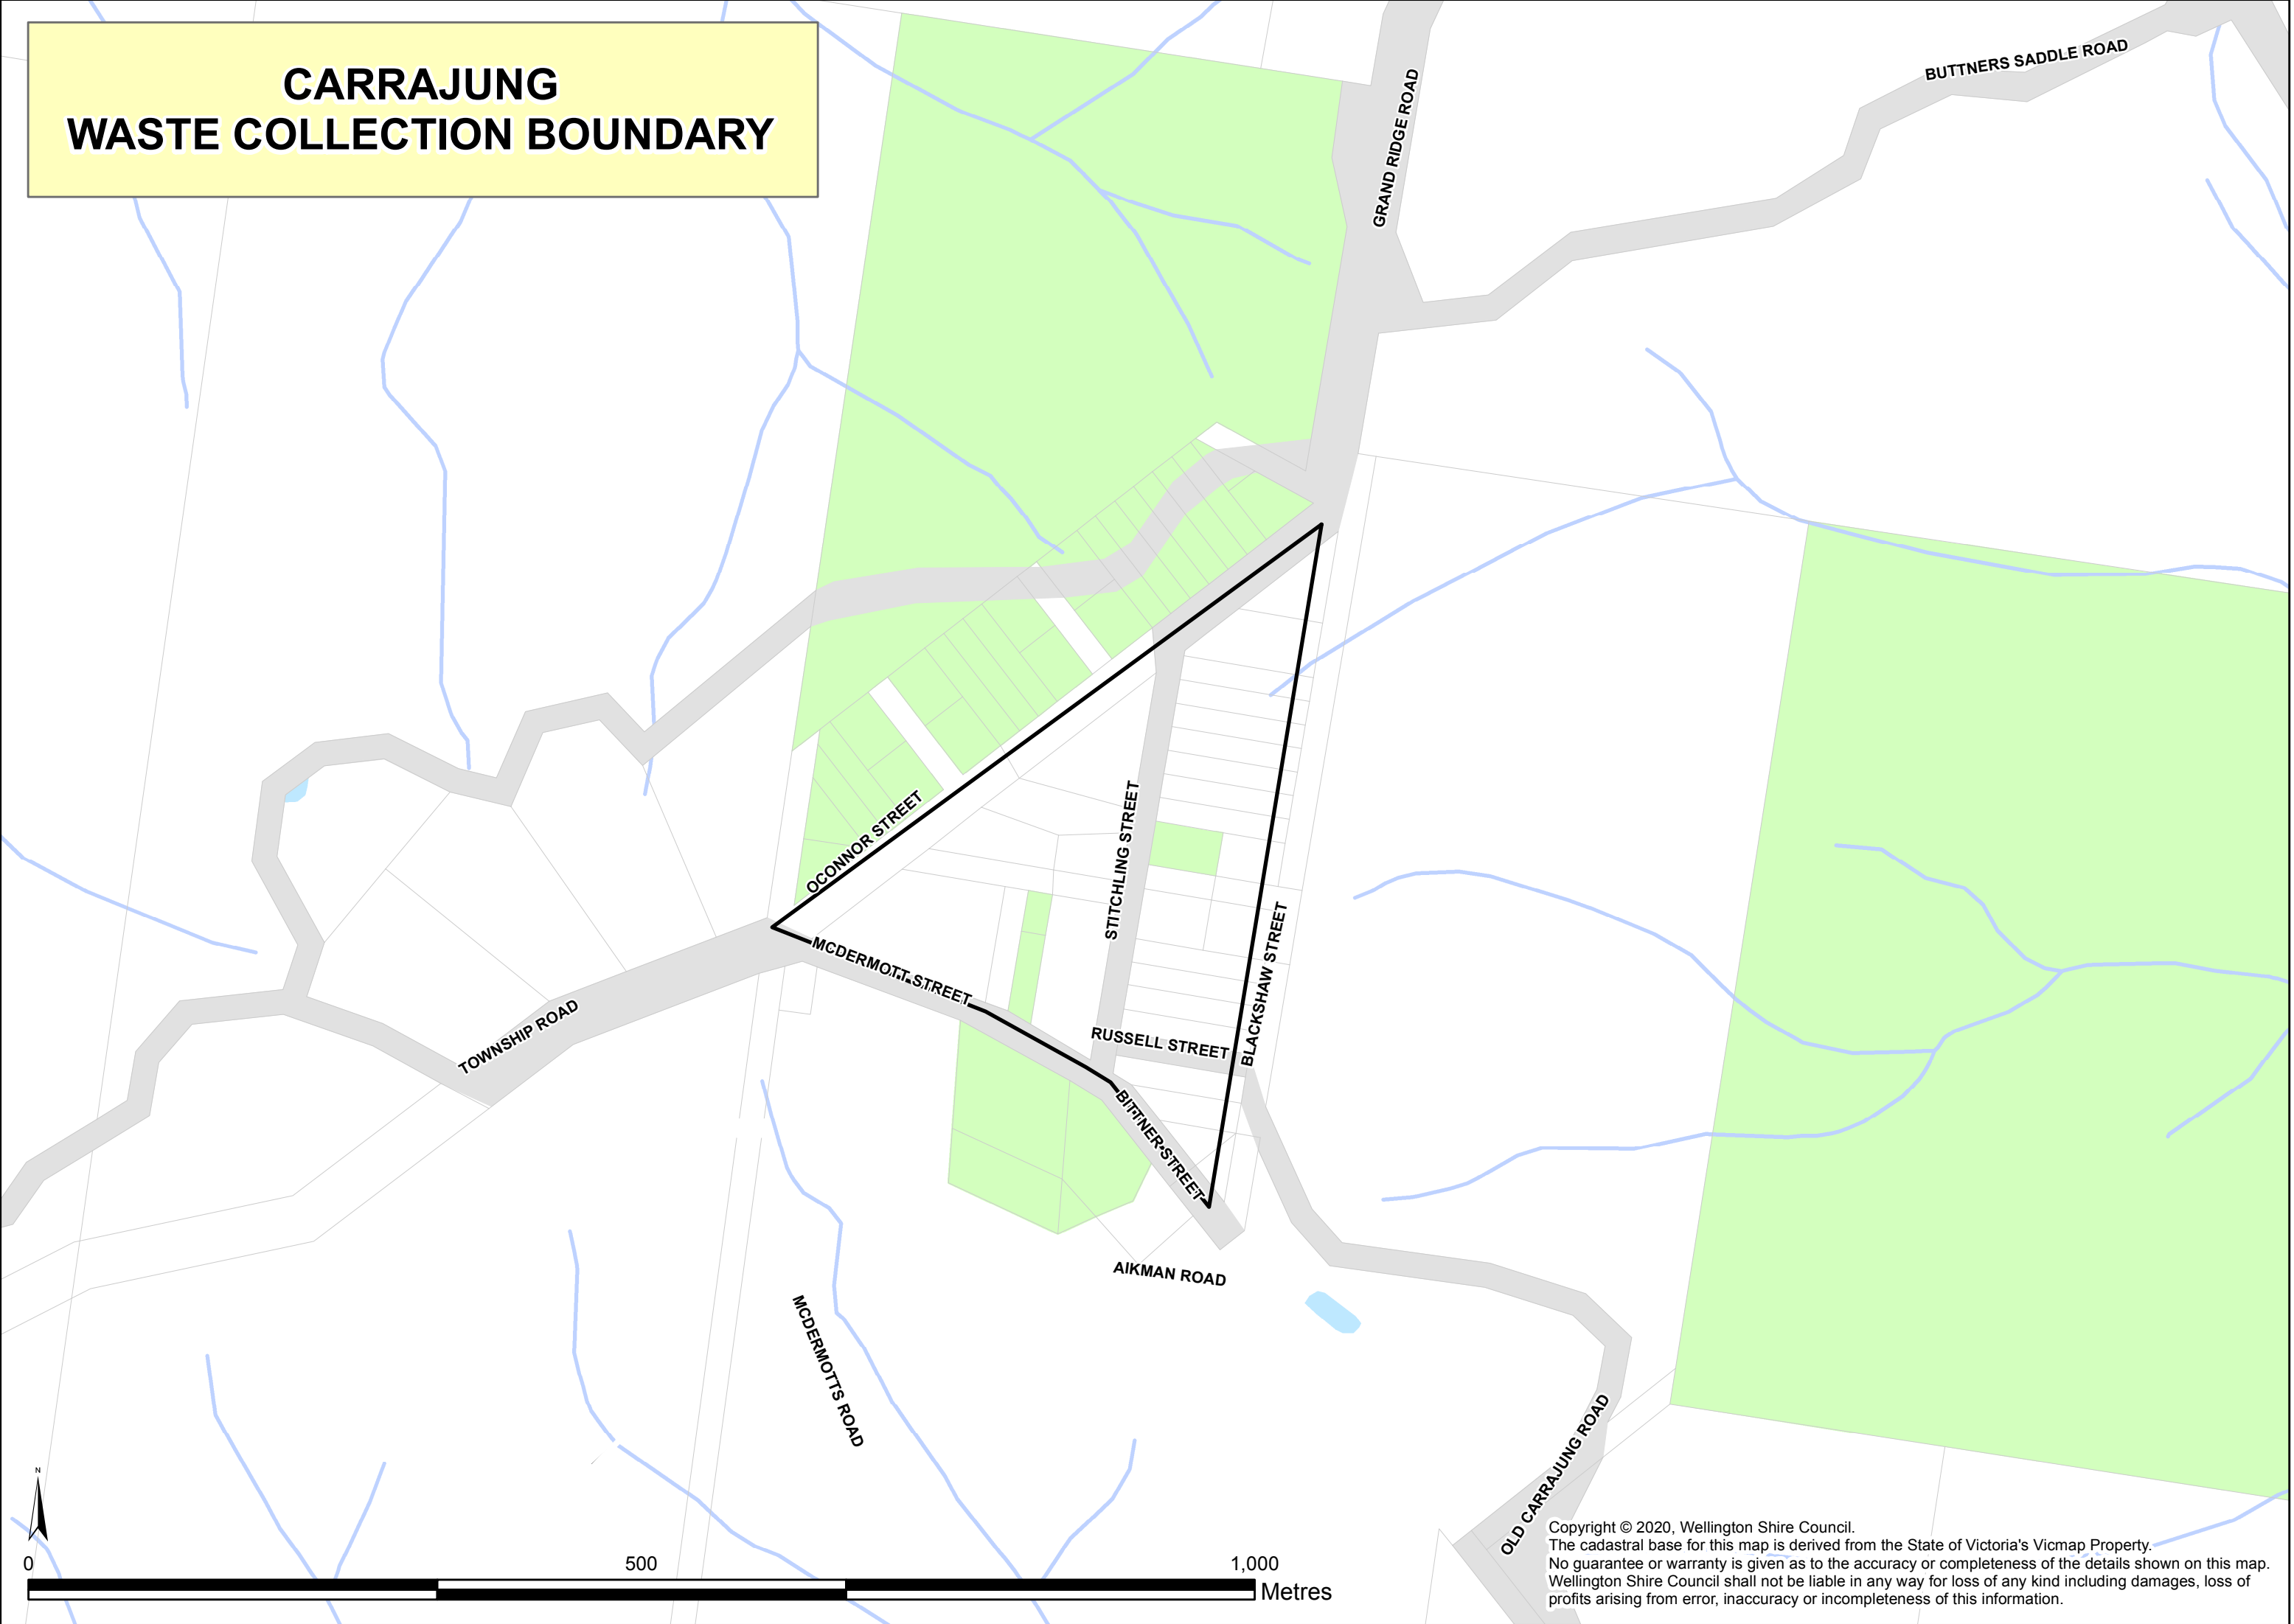

CARRAJUNG WASTE COLLECTION BOUNDARY

Copyright © 2020, Wellington Shire Council.
The cadastral base for this map is derived from the State of Victoria's Vicmap Property.
No guarantee or warranty is given as to the accuracy or completeness of the details shown on this map.
Wellington Shire Council shall not be liable in any way for loss of any kind including damages, loss of profits arising from error, inaccuracy or incompleteness of this information.