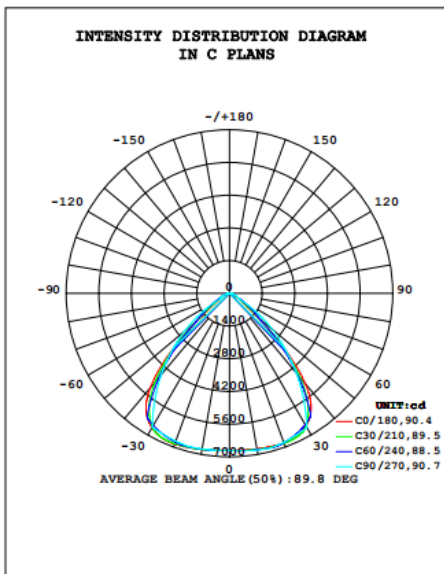

## Technical Characteristic

Color temperature	5700K
CRI	>70
Lumen	12000-13000LM
Lumen Efficacy	120-130LM/W
Input Power	100W
Viewing Angle	120°
Input Voltage	100-277V 50/60Hz
Driver model	China brand driver
PF	>0.9
Waterproof Rating	IP65

## Light Distribution Testing Parameters

DATA OF LAMP		PHOTOMETRIC DATA <span style="float: right;">Eff: 132.62 lm/W</span>			
MODEL		I <sub>max</sub> (cd)	6891	η street_up (%)	0.0
NOMINAL POWER (W)	100	LOR (%)	100.0	η street_down (%)	49.9
RATED VOLTAGE (V)	120	TOTAL FLUX (lm)	13431	η house_up (%)	0.0
NOMINAL FLUX (lm)	13430.5	MAXIMUM @ (C, γ )	135,20.5	η house_down (%)	50.1
LAMPS INSIDE	1	η up (%)	0.0	76 FLASHAREA (m2)	0.05000
TEST VOLTAGE (V)	120	η down (%)	100.0	SLI	17.845