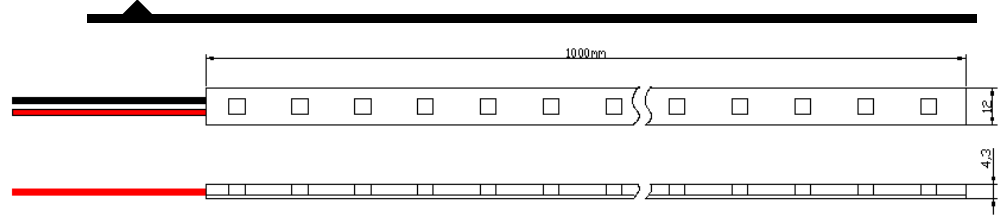

JS LED®

ECO Lighting Technology and Solutions

LED Strip

Model No. JE-004W-ST-22Z

Dimension

Specification

Model No.	JE-004W-ST-22Z
Color	White
LED Size	5050
Protection	IP68
Viewing Angle	120°±5
Foward Voltage	12V
Foward Current	1200mA/m
Color Temperature	8000K
Power Consumption	14.4W/m
Luminous Flux	1320LM/m
Packaging	5m/Roll
Operating Temperature	-25°C to 60°C

- *1. All dimensions are in millimeters
- 2. Tolerance is ±0.2 unless otherwise noted
- 3. Life span over 50,000 hrs
- 4. 12VDC power
- 5. Specification are subject to change without notice.

Please visit jsledpower.com for more information