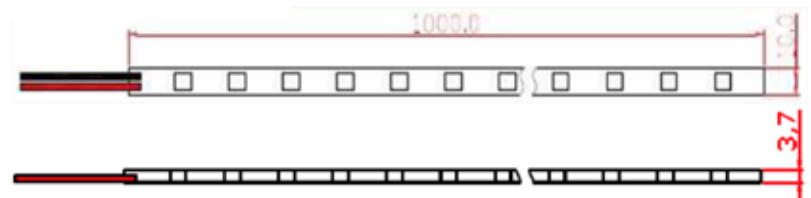

JS LED®

ECO Lighting Technology and Solutions

LED Strip

Model No. JE-004CW-ST-22Z

Dimension

Specification

Model No.	JE-004CW-ST-22Z
Color	White
LED Size	5050
Protection	IP68
Viewing Angle	120°±5
Foward Voltage	12V
Foward Current	1200mA
Color Temperature	8000-10000K
Power Consumption	35W
Luminous Flux	1200LM
Luminous Intensity	6000-7000mcd
Operating Temperature	-25°C to 60°C

- *1. All dimensions are in millimeters
- 2. Tolerance is ±0.2 unless otherwise noted
- 3. Life span over 50,000 hrs
- 4. 12VDC power
- 5. Specification are subject to change without notice.

Please visit jsledpower.com for more information