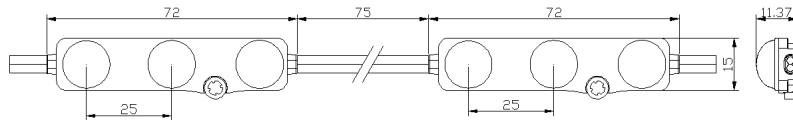

JS LED®

ECO Lighting Technology and Solutions

LED Module

Model No. JE-004CW-15L(0.72W 8700K)

Dimension

- Length..... 72mm
- Width 15mm
- Height 11.3mm
- LEDs per module..... 3
- Modules per foot..... 2
- Packaging..... 50pcs x 2 rolls =100 Module per bag
24.36 Feet x 2rolls = 48.72feet

Specification

Model No.	JE-004CW-15L(0.72W 8700K)
Color	Cool White
LED Size	2835
Protection	IP68
Viewing Angle	120° ±5
Foward Voltage	12V
Foward Current	60mA
Wavelength	8700K
Luminous flux	70LM
Power consumption	0.72W
Operating Temperature	-25°C to 70°C

Electrical / Optical characteristics at TA=25°C

- *1. All dimensions are in millimeters.
- 2. Tolerance is ±0.25 unless otherwise noted.
- 3. Lead spacing is measured where the lead emerge package.
- 4. Specifications are subject to change without notice.