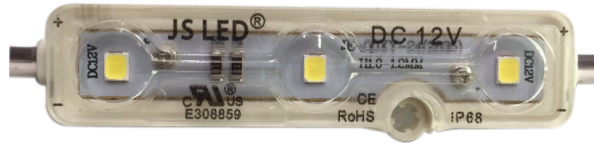

JS LED®

ECO Lighting Technology and Solutions

LED Module

Model No. JE-004CW-15L(0.72W 8700K)

Dimension

- Length..... 72mm
- Width 15mm
- Height 11.3mm
- LEDs per module..... 3
- Modules per foot..... 2
- Packaging..... 50pcs x 2 rolls =100 Module per bag
24.36 Feet x 2rolls = 48.72feet

Specification

Model No.	JE-004CW-15L(0.72W 8700K)
Color	Cool White
LED Size	2835
Protection	IP68
Viewing Angle	120° ±5
Foward Voltage	12V
Foward Current	60mA
Wavelength	8700K
Luminous flux	70LM
Power consumption	0.72W
Operating Temperature	-25°C to 70°C