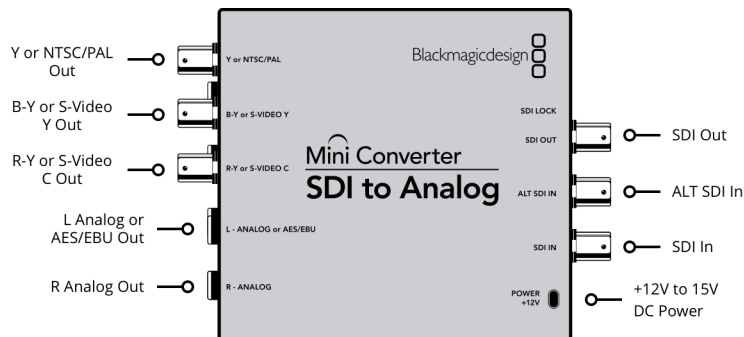

Mini Converter SDI to Analog

£155

The perfect way to convert from SD and HD-SDI to analog component, s-video or NTSC/PAL composite. Mini Converter SDI to analog supports all SD and HD input formats up to 1080p30 and includes a down converter for when you need to convert from HD to standard definition analog formats such as s-video and composite. Audio can be de-embedded to balanced analog or AES/EBU. Mini Converter SDI to Analog is ideal for converting to older analog equipment when you don't need the extra cost of the 6G-SDI 4K model.

Connections

SDI Video Inputs

1 x SD, HD or 1.5G-SDI. 1 x ALT SDI Input for automatic switch over if main input fails.

SDI Video Outputs

1 x SDI Loop Output.

SDI Rates

270Mb, 1.5G

Analog Video Outputs

NTSC, PAL, S-Video and component SD/HD from 1.5G-SDI input.

Analog Audio Outputs

2 channels of professional balanced analog audio with standard 1/4 inch jack connections.

Digital Audio Outputs

2 channels of balanced AES/EBU audio.

SDI Redundant Input

Automatically switches over if main SDI input is lost.

Multi Rate Support

Auto detection of SD, HD or 1.5G-SDI.

Updates and Configuration

USB

Reclocking

Yes