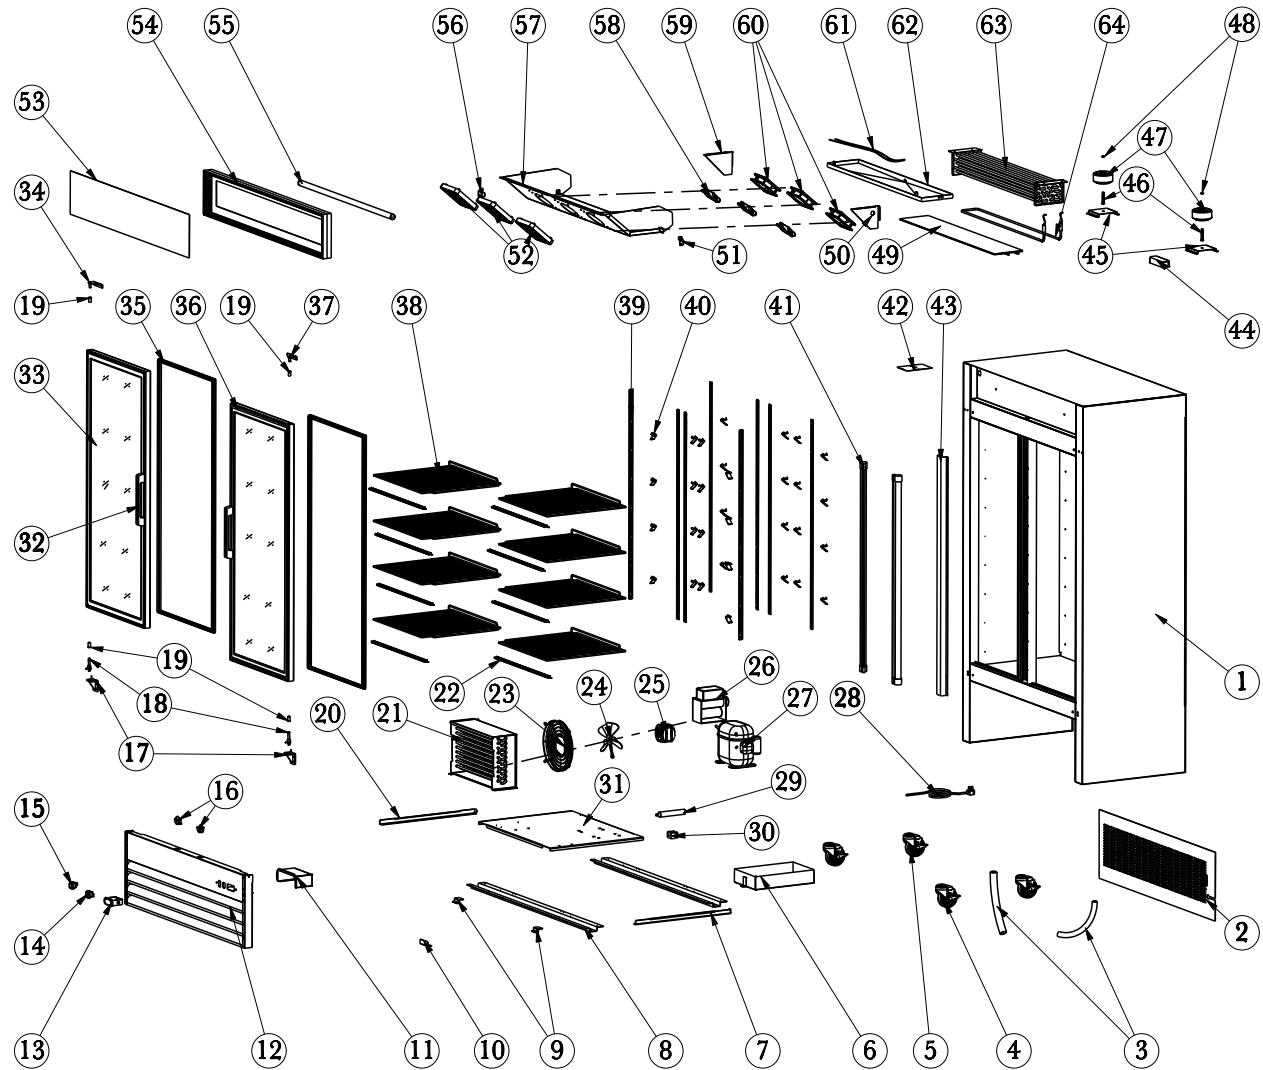

iBeeCool

PARTS BREAKDOWN

MODEL	iBC-2GDF
DATE	08/22

IBC-2GDF PARTS LIST			
NO.	NAME	NUMBER	QTY
1	CABINET		1
2	BACK GRILLE	2199001226	1
3	DRAIN PIPE	15818180020	2
4	CASTOR	12533040420	2
5	CASTOR WITH BRAKE	12533070420	2
6	OUTER DRAIN PAN	16316130007	1
7	RIGHT TRACK FOR INSTALLATION BOARD	2199001233	1
8	CASTOR INSTALLATION BOARD	2199001270	2
9	INSTALLATION BOARD BLOCK	2199001143	1
10	INSTALLATION BOARD HANDLE	2199001086	4
11	WATER PROOF COVER	16351170004	2
12	FRONT GRILLE	2199001271	4
13	THERMOSTAT	17505120003	1
14	LIGHT SWITCH	17749180002	1
15	POWER SWITCH	17749211297	1
16	DOOR SWITCH	17749020004	2
17	BOTTOM HINGE	12517060308	2
18	BOTTOM HINGE AXIS	12515030004	2
19	AXIS COVER	16353010017	4
20	LEFT TRACK FOR INSTALLATION BOARD	2199001228	1
21	CONDENSER	17303100261	1
22	SHELF TAG	16311010470	8
23	CONDENSER FAN MOTOR COVER	22726010003	1
24	CONDENSER FAN BLADE	16381738122	1
25	CONDENSER FAN MOTOR	22752520022	1
26	COMPRESSOR COMPONENT	17202162180CC	1
27	COMPRESSOR	17202162180	1
28	POWER CORD	17664640050	1
29	FILTER	17111250198	1
30	FILTER FIXER	16369690257	1