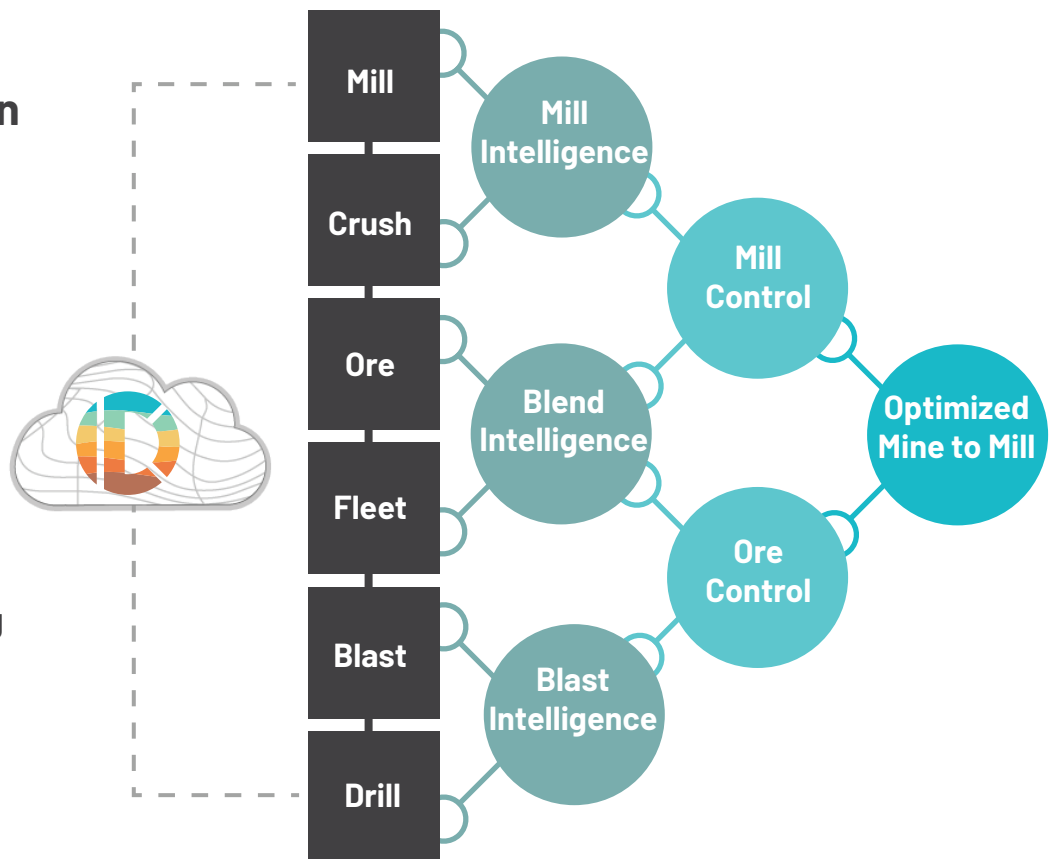

MinePortal

A Connected Orebody Knowledge Platform

Achieve Optimal:

- ✓ Integration
- ✓ Analyzation
- ✓ Visibility

"We've never had this level of visibility into our operations before. It's invaluable!"

- A happy customer using MinePortal

Continue Your Digital Transformation

Add our Blast Intelligence solution to optimize blasting and track its performance.

Add our Blend Intelligence solution to optimize blending and track its performance.

- ✓ Industry-Leading Integration Techniques
- ✓ Improved Decision Making
- ✓ Inspires Site-Wide Collaboration

Contact Us:
knowtherock@datacloud.com
www.datacloud.com