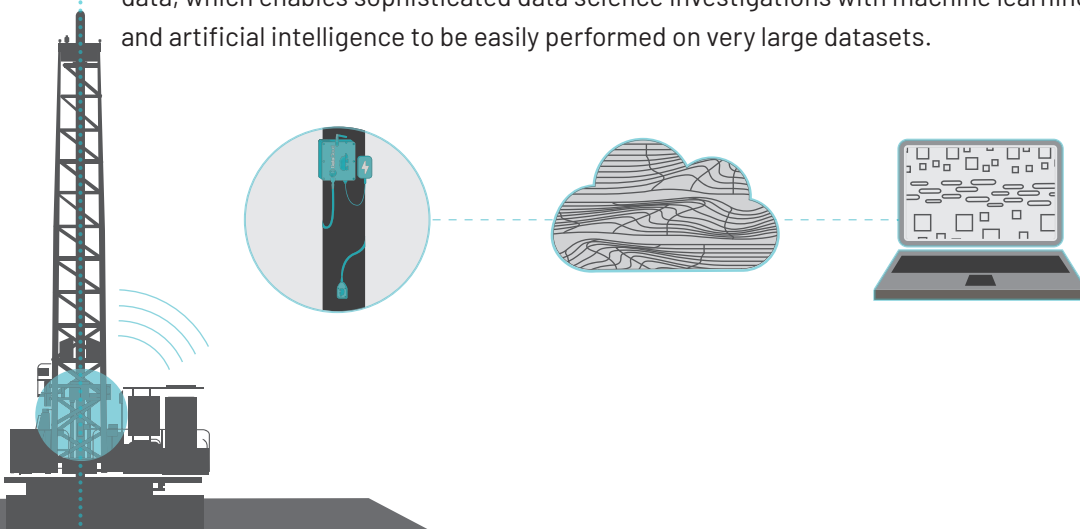

It's All About the Rock

DataCloud sensors are installed on D&B drills to measure independent rock vibrations, transmit the measurements to an edge device, and stream high-resolution rock mass data to your block model or server in real-time.

DataCloud Knows the Rock

The numerous rock mass measurements we collect are directly related to the modulus of the rock being drilled. The blast hole logs generated are between 1 centimeter and 5 centimeters of resolution, depending on the rate of penetration (ROP) when drilling. The DataCloud sensor has successfully logged blast holes on rotary drills, single and multi-pass drills, and down-the-hole (DTH) hammer drills in many types of rock ranging from soft coal to granite to iron ore to porphyritic base and precious metals.

Quickly discern iron ore from waste rock.

Cloud-Based Analysis

DataCloud is a shared earth model that is accessed via browsers or mobile devices. As a cloud-based technology, it does not contain legacy PC architecture limitations that affect traditional mining software. It is infinitely scalable and can support unlimited users, all while simultaneously supporting operations at connected mines across the globe. It leverages the power of the cloud to deliver nearly instantaneous and massive computational capabilities. DataCloud also integrates third-party and historical mine data, which enables sophisticated data science investigations with machine learning and artificial intelligence to be easily performed on very large datasets.

Easy Set-Up and Deployment

The hardware is “set and forget” simple. It is robust, reliable, proven, and requires only about an hour to rig up. A one-time installation of the sensor and edge computing devices on D&B drills is the only additional step we need clients to accept for us to deploy our real-time, high-resolution rock mass evaluation Platform at their mines. With that step completed, all subsequent DataCloud workflows happen in the cloud.