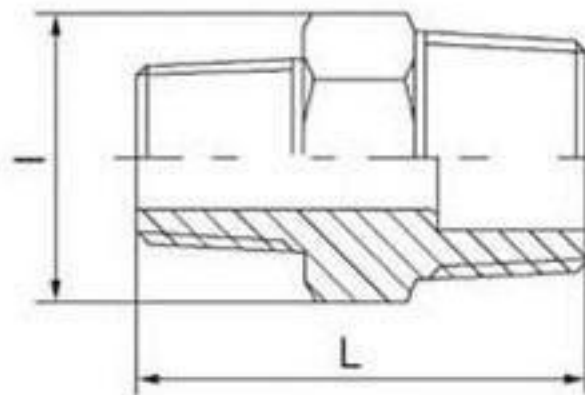

# REDUCING NIPPLE

MSA Code: S02

Catalogue: BSP Screwed Fittings, Page 1

SIZE ITEM	1/8"	1/4"	3/8"	1/2"	3/4"	1"	1 1/4"	1 1/2"	2"	2 1/2"	3"	4"
I		14.50	17.50	21.50	27.50	34.50	42.50	49.50	61.50	76.50	91.00	116.00
L		26.50	29.00	32.50	37.00	41.50	47.00	50.00	54.50	62.00	70.50	81.50