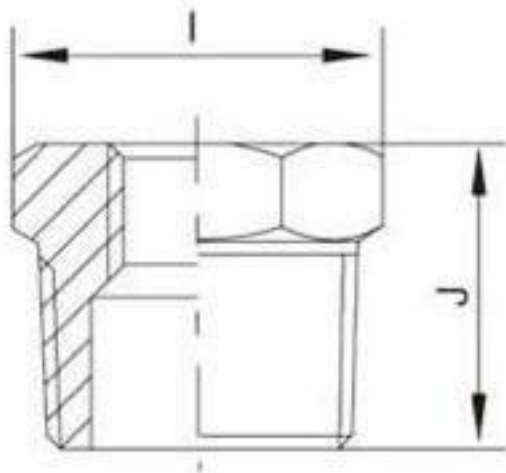

REDUCING BUSH

MSA Code: S05

Catalogue: BSP Screwed Fittings, Page 3

SIZE ITEM	1/8"	1/4"	3/8"	1/2"	3/4"	1"	1 1/4"	1 1/2"	2"	2 1/2"	3"	4"
I		14.40	18.00	21.50	27.50	34.50	43.50	49.00	62.00	78.00	90.00	115.00
J		16.50	17.00	20.00	23.50	25.00	28.50	29.00	33.50	36.50	42.50	45.00