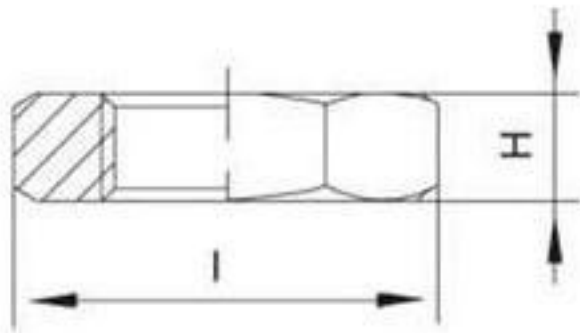

LOCK NUT

MSA Code: S08

Catalogue: BSP Screwed Fittings, Page 4

SIZE ITEM	1/8"	1/4"	3/8"	1/2"	3/4"	1"	1 1/4"	1 1/2"	2"	2 1/2"	3"	4"
I	16.00	18.00	24.00	30.00	34.50	41.10	50.20	58.00	69.90	89.00	99.50	128.00
H	6.50	7.50	7.70	8.50	9.00	9.00	11.00	12.00	13.00	15.00	17.00	18.00